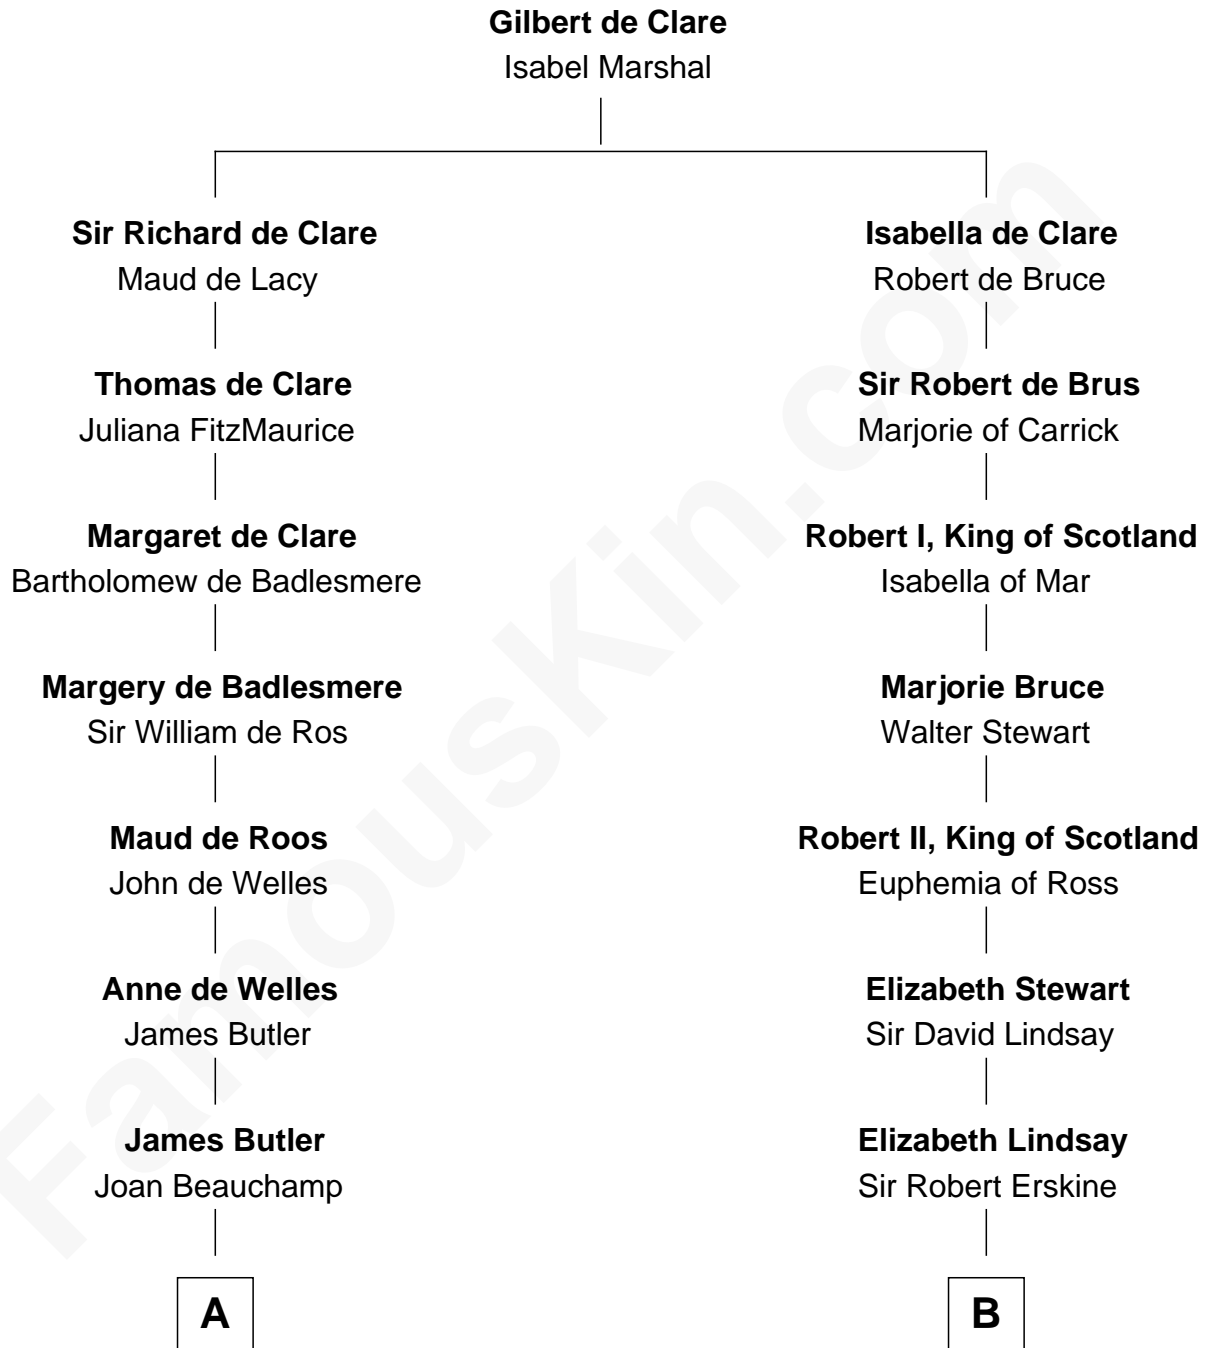

FamousKin.com

Relationship Chart of

Jay Gould

American Railroad "Robber Baron"

16th cousin 4 times removed of

Philip Livingston

Signer of the Declaration of Independence

C

—
Eleazer Osborn

Sarah Burr

—
Anna Osborn

Abraham Gould

—
John Burr Gould

Mary More

—
Jay Gould

"Robber Baron"