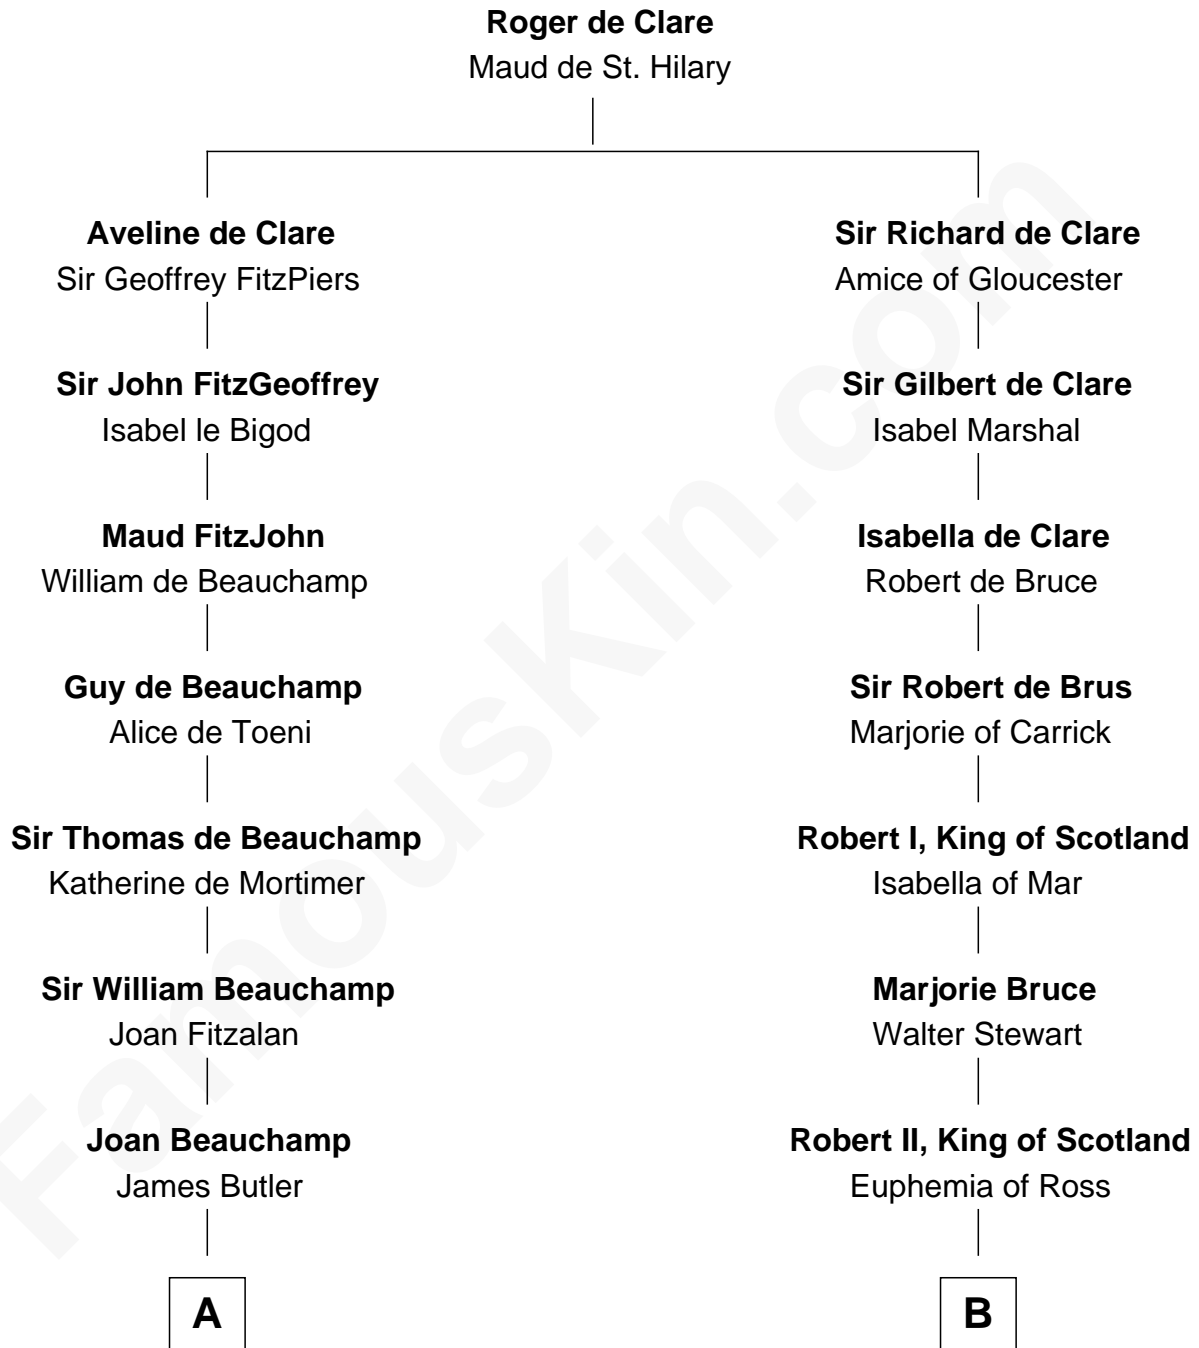

Philip Livingston

Signer of the Declaration of Independence