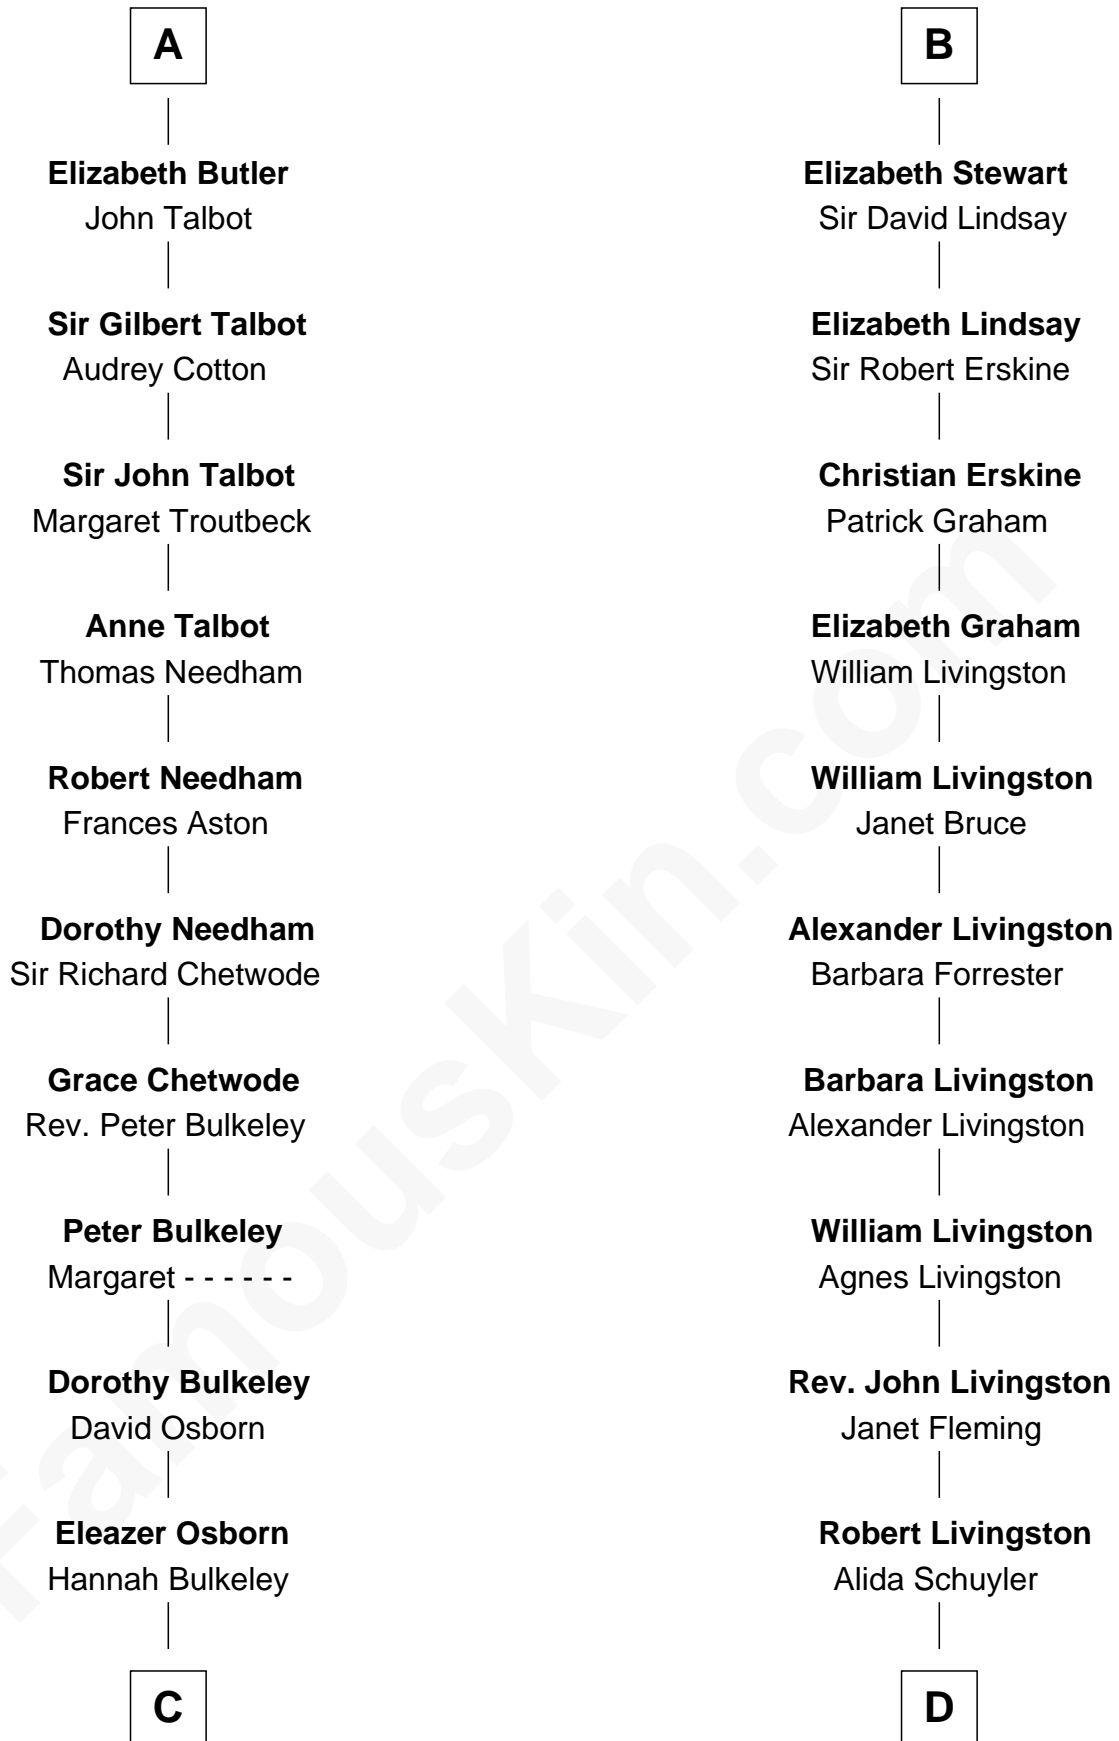

## Relationship Chart of

### Jay Gould

American Railroad "Robber Baron"

18th cousin 2 times removed of

### Philip Livingston

Signer of the Declaration of Independence

**C**

**Eleazer Osborn**  
Sarah Burr

**Anna Osborn**  
Abraham Gould

**John Burr Gould**  
Mary More

**Jay Gould**  
*"Robber Baron"*

**D**