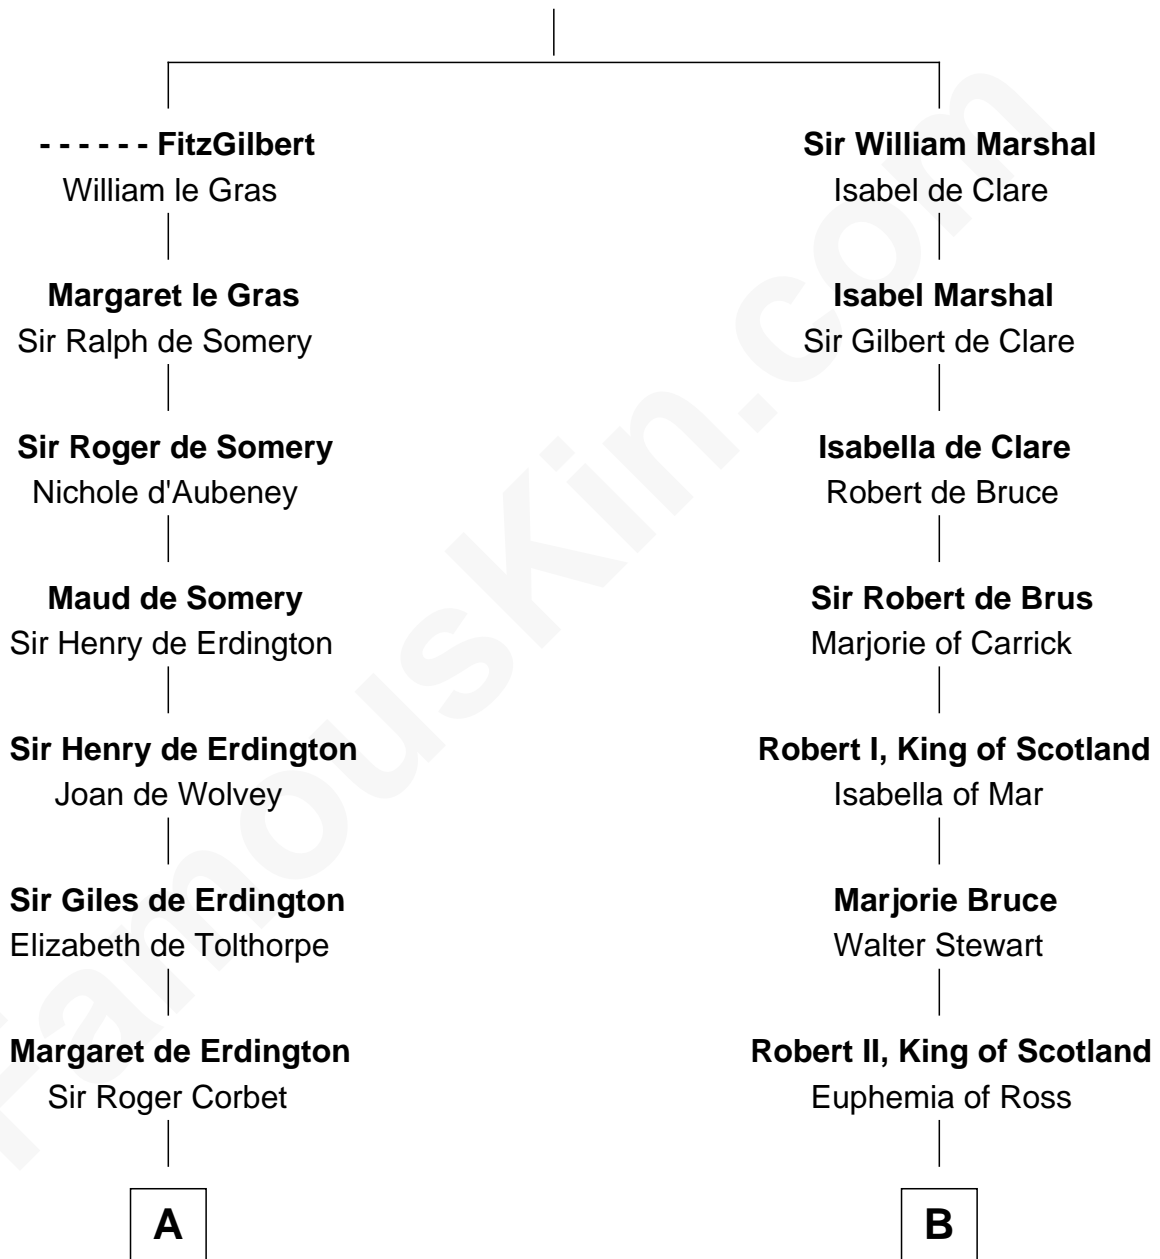

FamousKin.com

Relationship Chart of

Jay Gould

American Railroad "Robber Baron"

18th cousin 2 times removed of

Philip Livingston

Signer of the Declaration of Independence

John FitzGilbert
Sybilla of Salisbury

C

Eleazer Osborn
Sarah Burr

Anna Osborn
Abraham Gould

John Burr Gould
Mary More

Jay Gould
"Robber Baron"

D

Philip Livingston
Catrina Van Brugh

Philip Livingston
Signer of Declaration of Independence