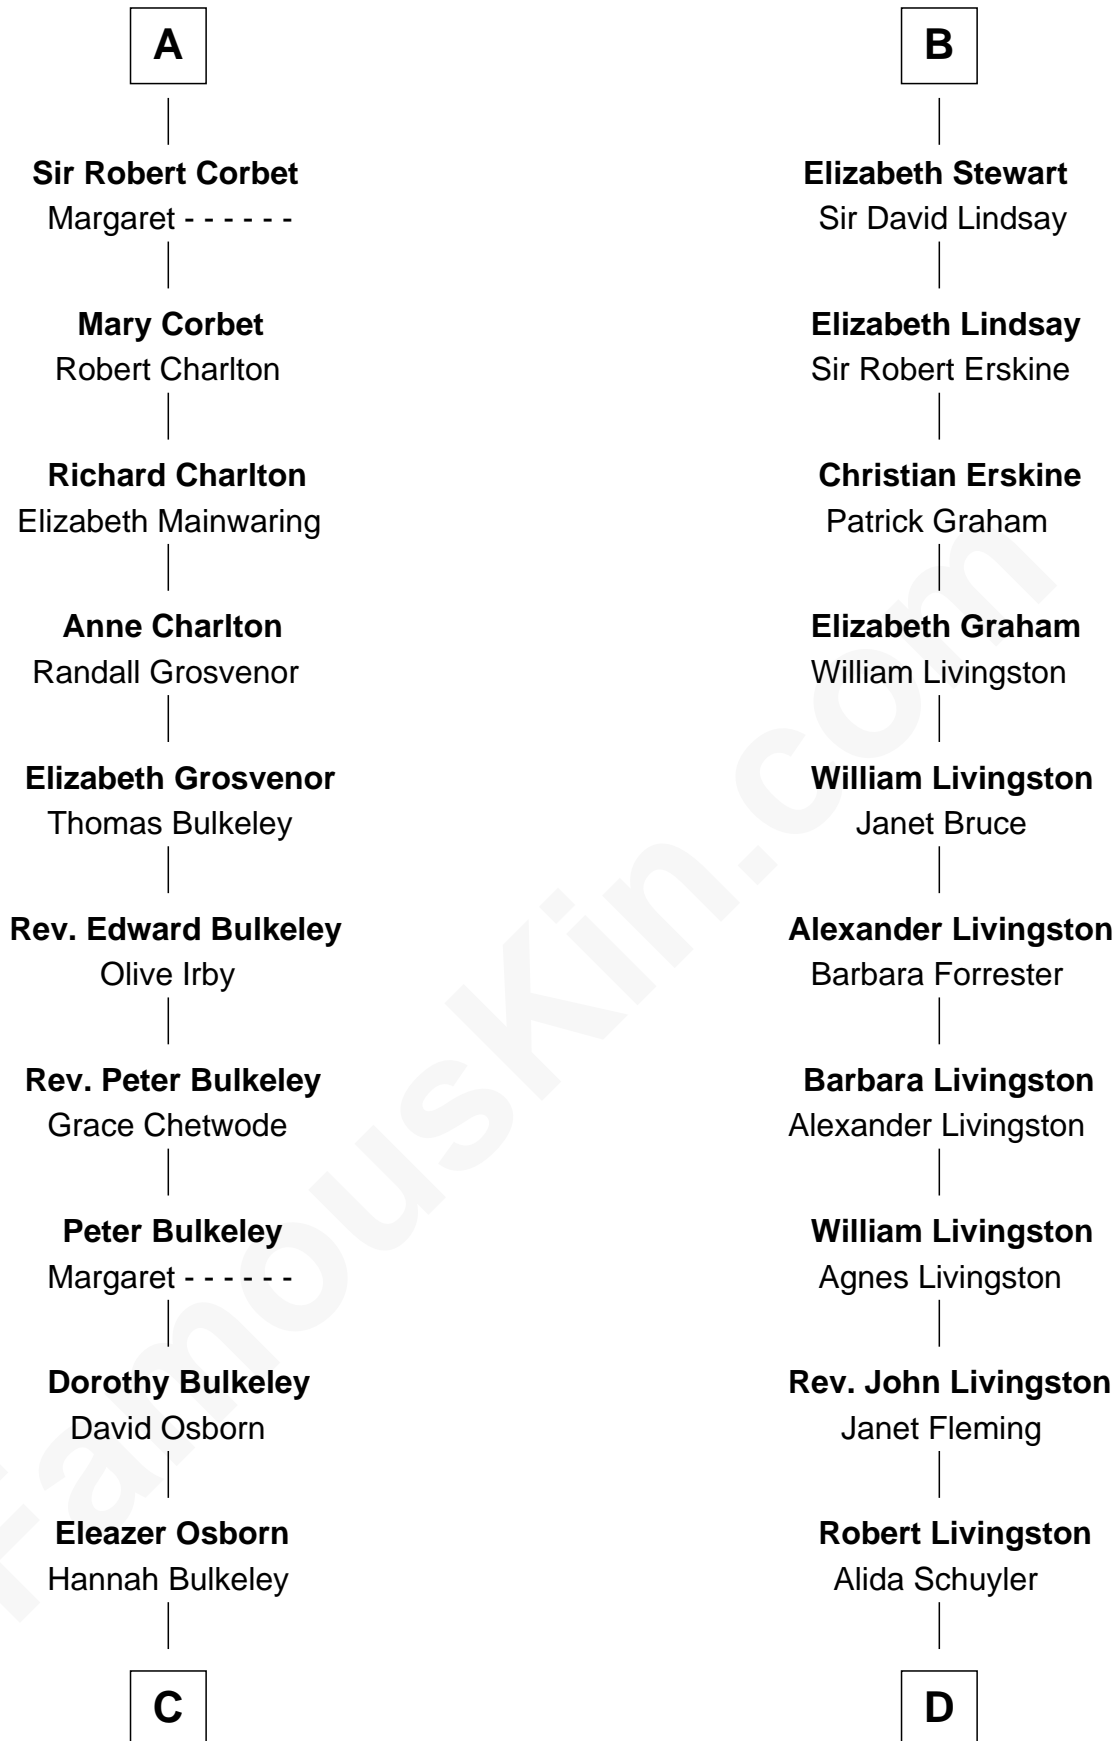

FamousKin.com

Relationship Chart of

Jay Gould

American Railroad "Robber Baron"

18th cousin 2 times removed of

Philip Livingston

Signer of the Declaration of Independence

John FitzGilbert
Sybilla of Salisbury

C

Eleazer Osborn
Sarah Burr

Anna Osborn
Abraham Gould

John Burr Gould
Mary More

Jay Gould
"Robber Baron"

D

Philip Livingston
Catrina Van Brugh

Philip Livingston
Signer of Declaration of Independence