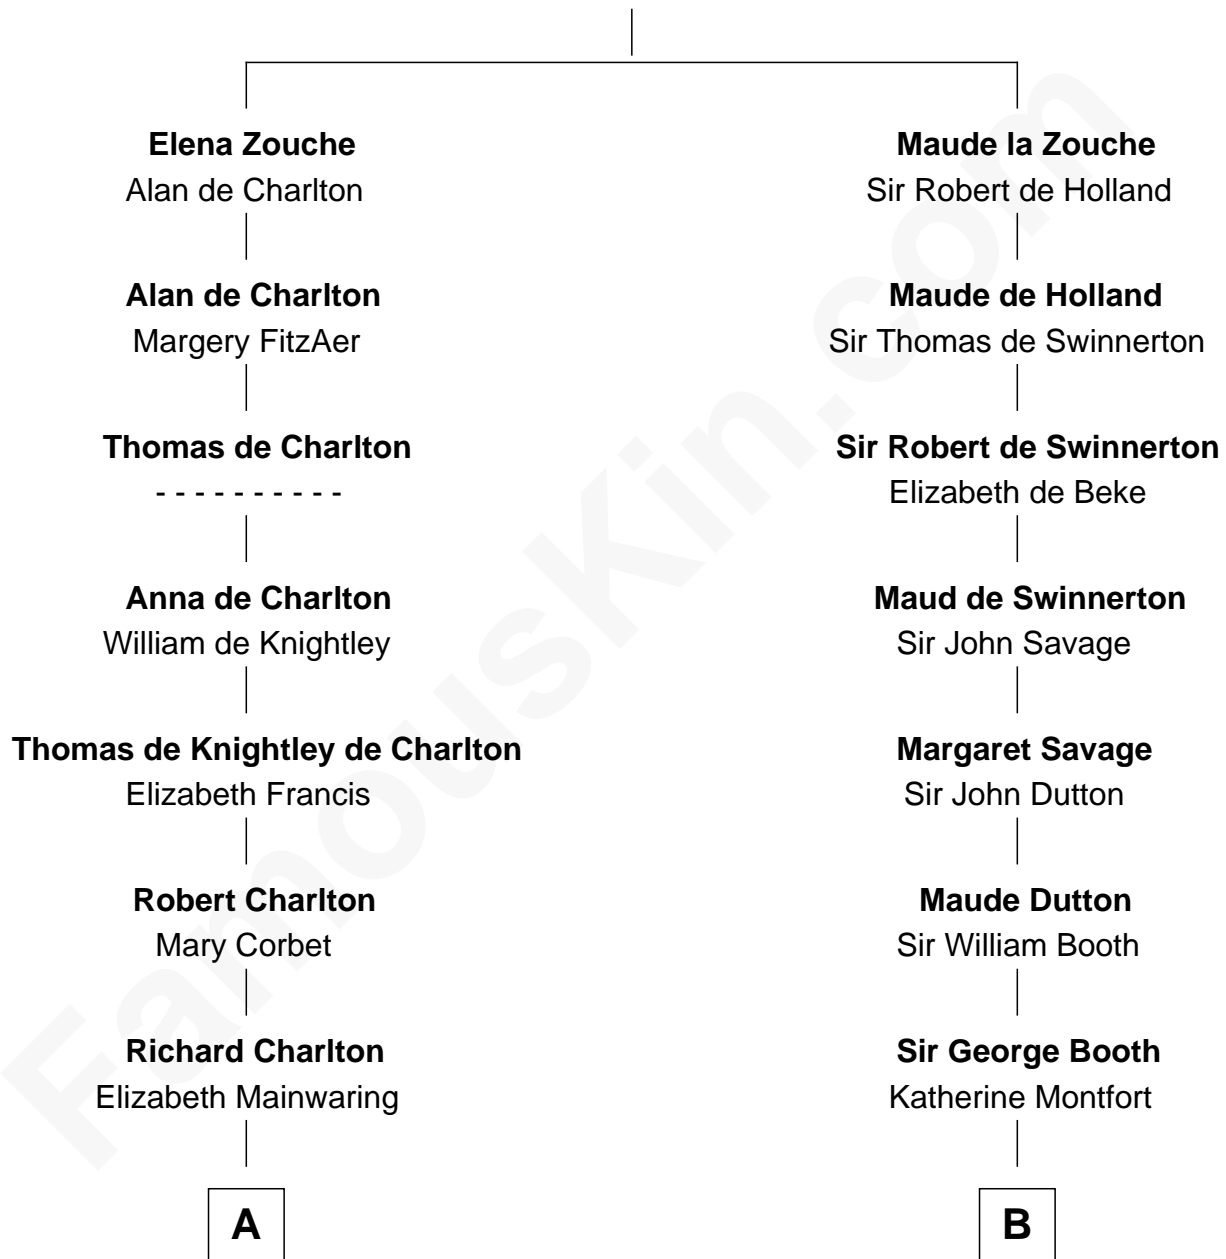

FamousKin.com

Relationship Chart of

Jay Gould

American Railroad "Robber Baron"

16th cousin 1 time removed of

Abraham Baldwin

Signer of the U.S. Constitution

Sir Alan la Zouche
Eleanor de Segrave

Eleazer Osborn
Sarah Burr

Anna Osborn
Abraham Gould

John Burr Gould
Mary More

Jay Gould
"Robber Baron"

B

Sir William Booth
Ellen Montgomery

Jane Booth
Sir Thomas Holford

Dorothy Holford
John Bruen