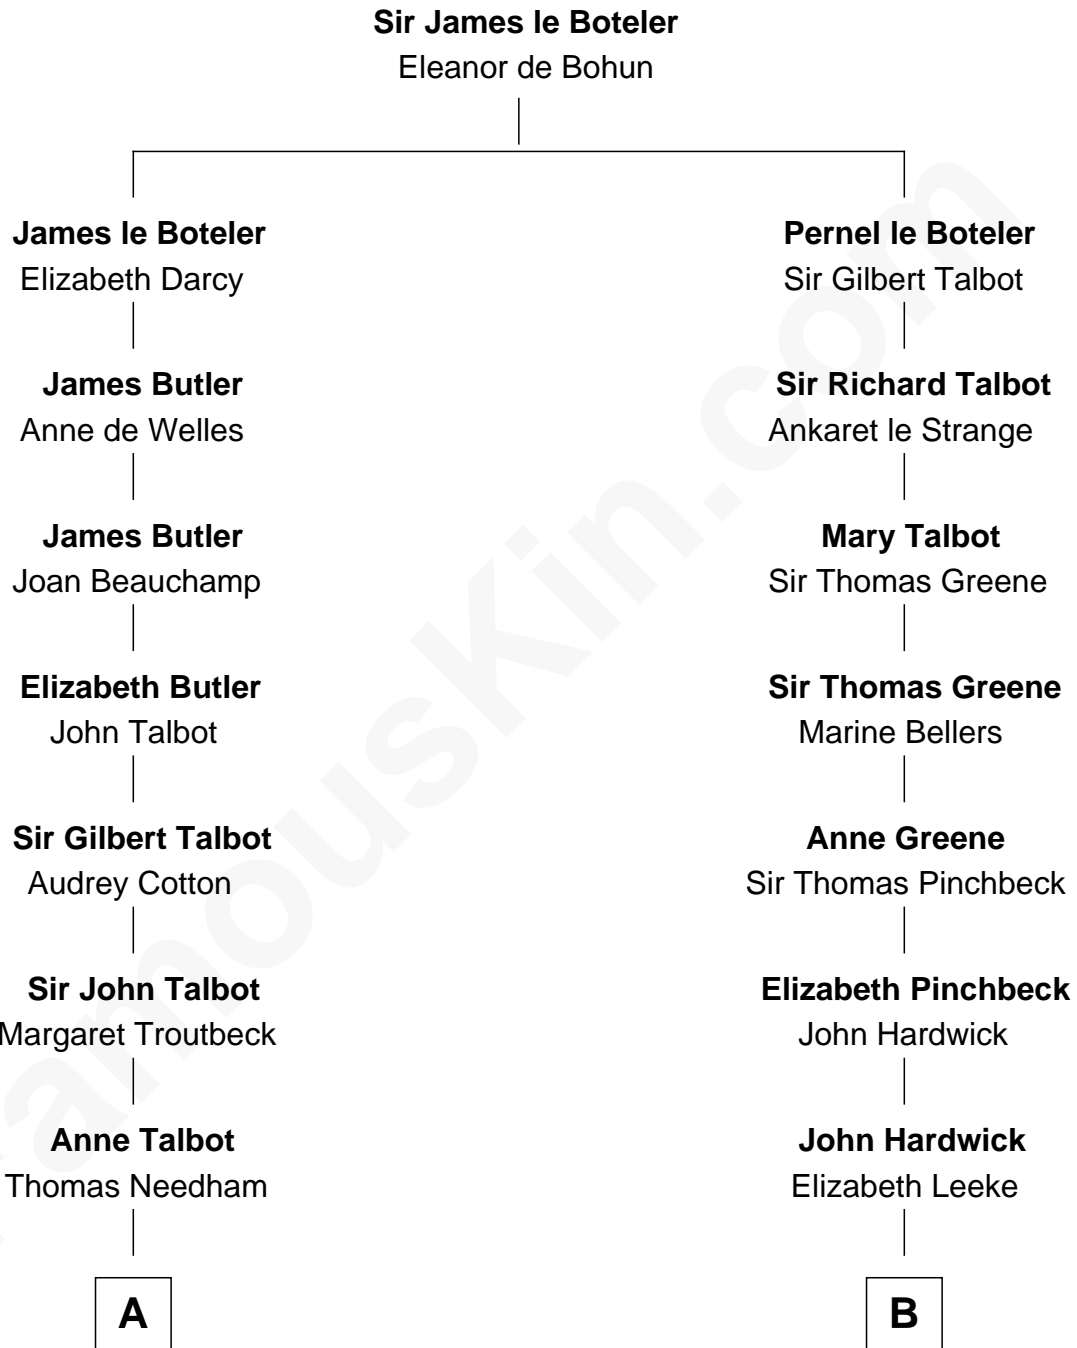

FamousKin.com

Relationship Chart of

Jay Gould

American Railroad "Robber Baron"

14th cousin 2 times removed of

Charles Carroll

Signer of the Declaration of Independence

A