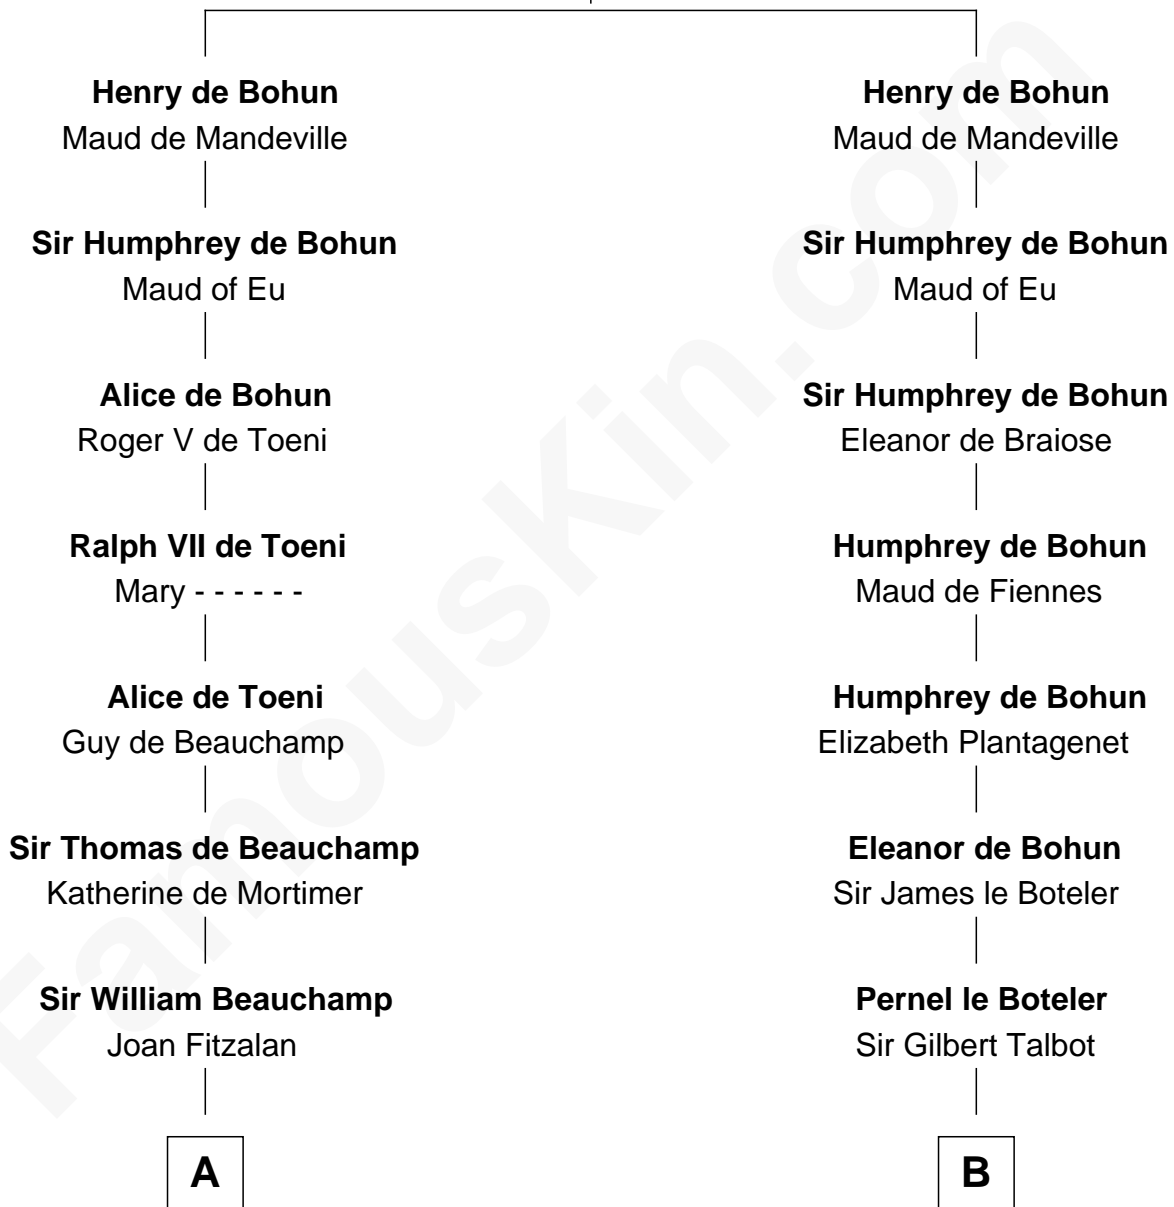

FamousKin.com

Relationship Chart of

Jay Gould

American Railroad "Robber Baron"

20th cousin 1 time removed of

Daniel Carroll

Signer of the U.S. Constitution

Humphrey IV de Bohun

Margaret of Scotland

C

Eleazer Osborn
Hannah Bulkeley

Eleazer Osborn
Sarah Burr

Anna Osborn
Abraham Gould

John Burr Gould
Mary More

Jay Gould
"Robber Baron"

D

Elizabeth Sewall
William Digges

Anne Digges
Henry Darnall

Eleanor Darnall
Daniel Carroll

Daniel Carroll
Signer of the U.S. Constitution