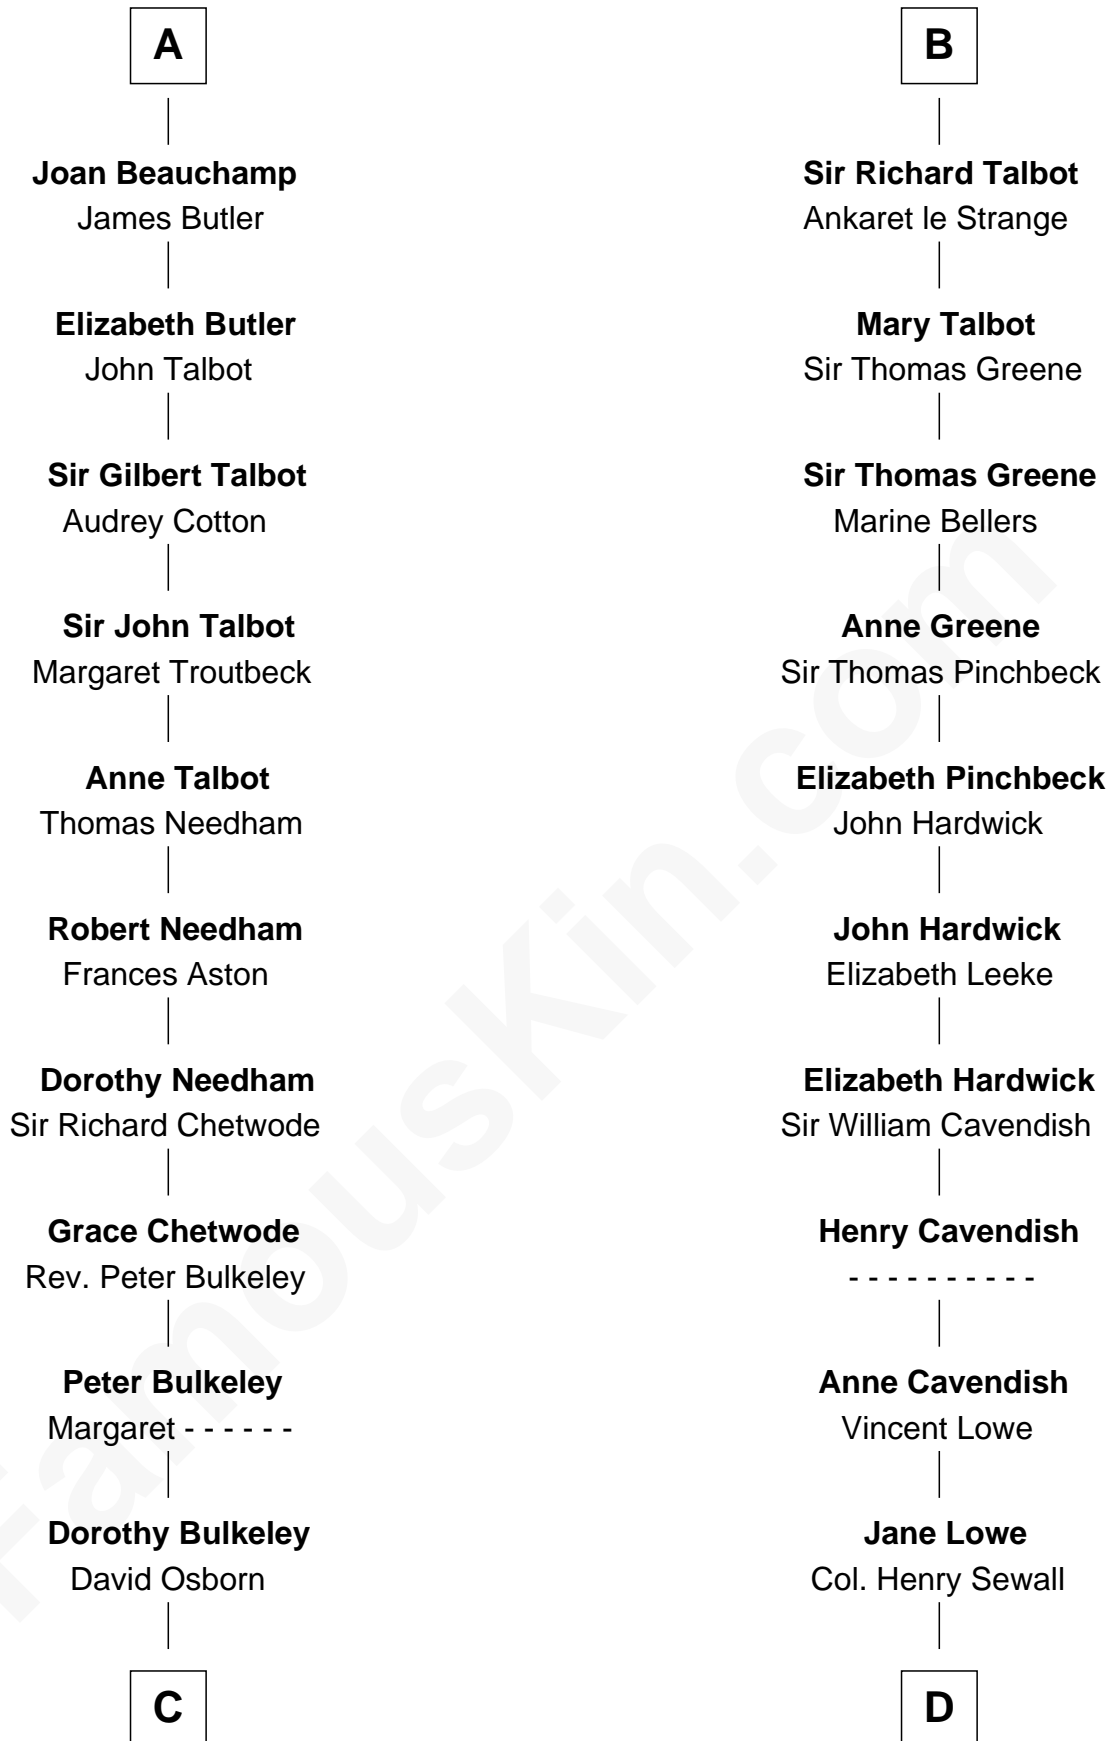

FamousKin.com

Relationship Chart of

Jay Gould

American Railroad "Robber Baron"

20th cousin 1 time removed of

Daniel Carroll

Signer of the U.S. Constitution

Humphrey IV de Bohun

Margaret of Scotland

C

Eleazer Osborn
Hannah Bulkeley

Eleazer Osborn
Sarah Burr

Anna Osborn
Abraham Gould

John Burr Gould
Mary More

Jay Gould
"Robber Baron"

D