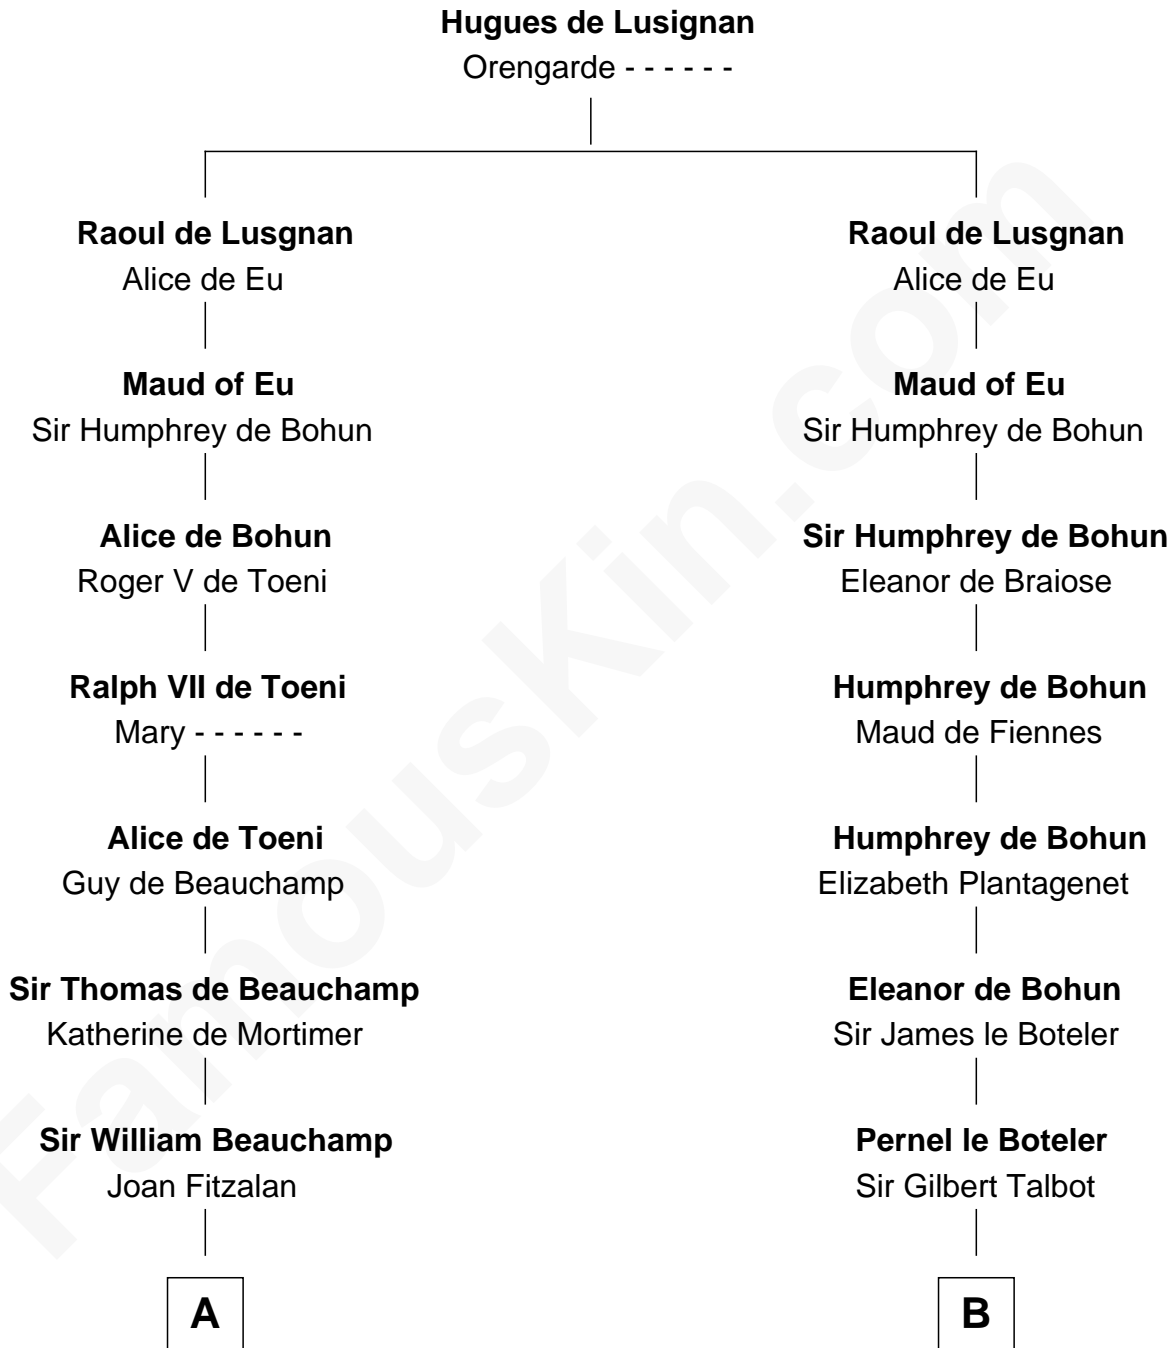

FamousKin.com

Relationship Chart of

Jay Gould

American Railroad "Robber Baron"

20th cousin 1 time removed of

Daniel Carroll

Signer of the U.S. Constitution

C

Eleazer Osborn
Hannah Bulkeley

Eleazer Osborn
Sarah Burr

Anna Osborn
Abraham Gould

John Burr Gould
Mary More

Jay Gould
"Robber Baron"

D

Elizabeth Sewall
William Digges

Anne Digges
Henry Darnall

Eleanor Darnall
Daniel Carroll

Daniel Carroll
Signer of the U.S. Constitution