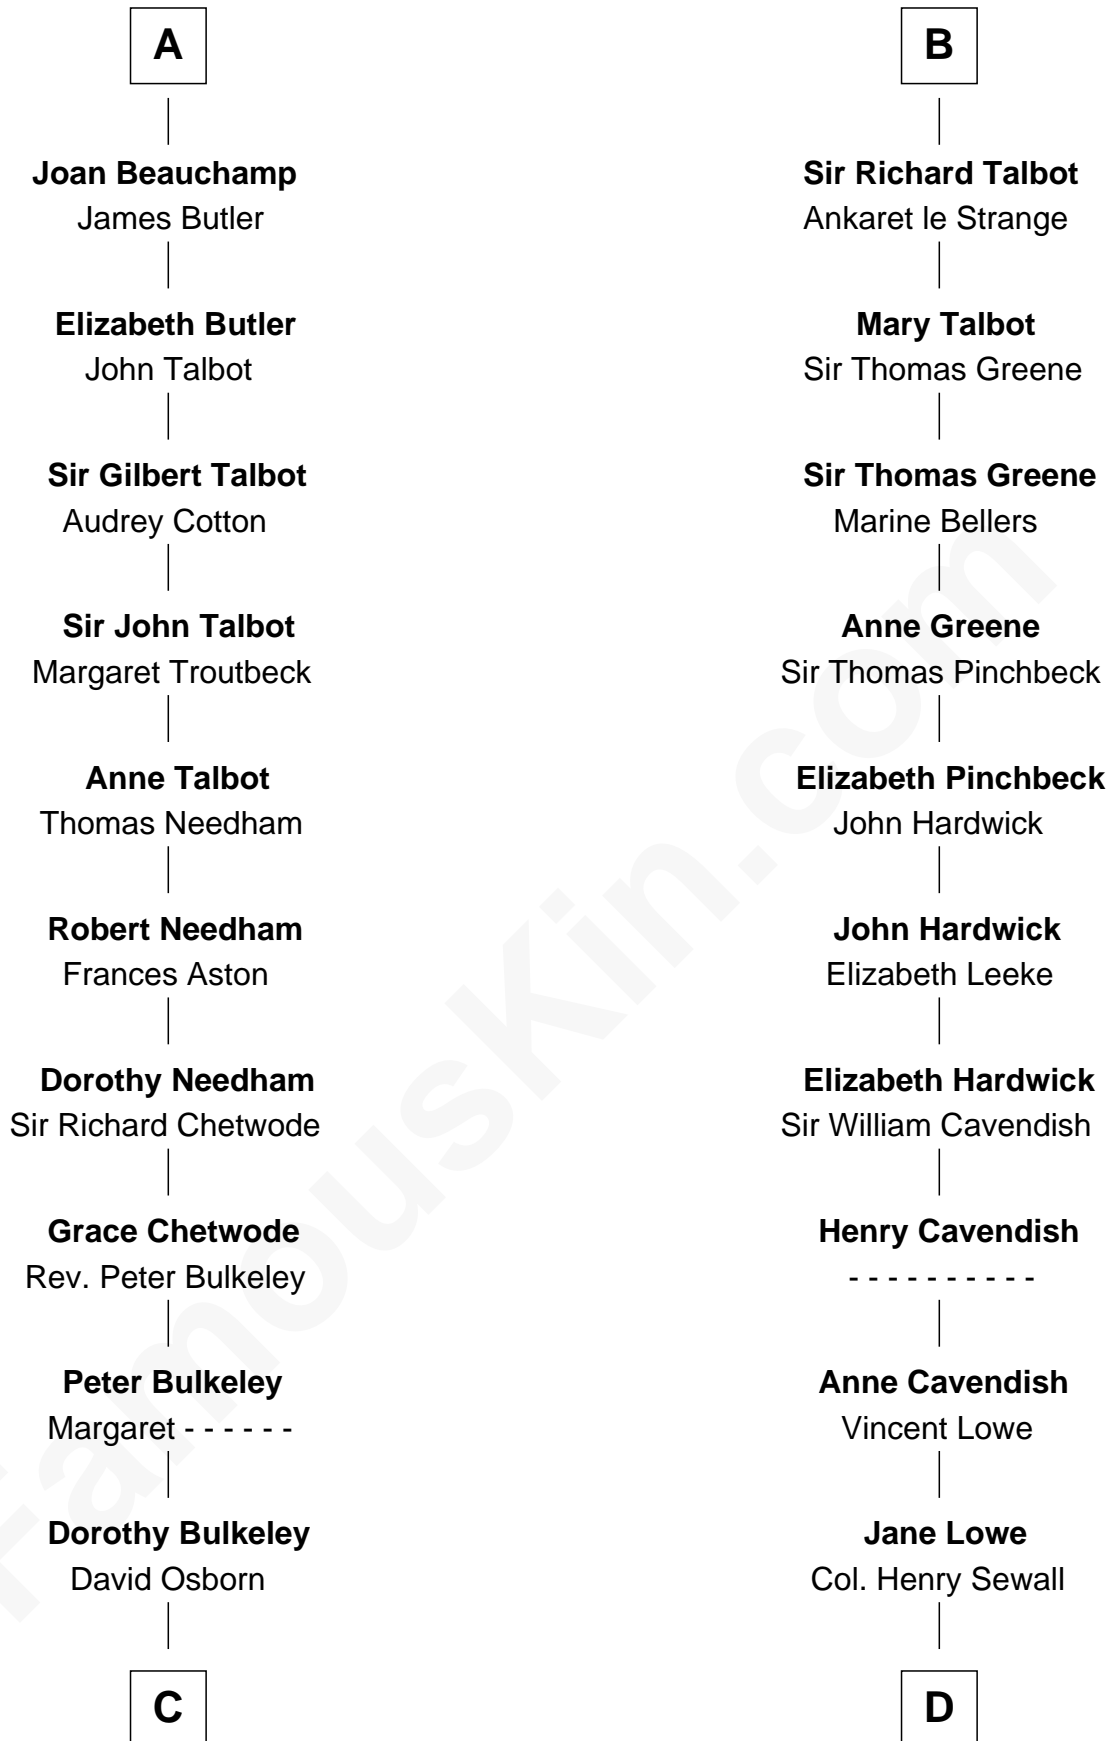

FamousKin.com

Relationship Chart of

Jay Gould

American Railroad "Robber Baron"

20th cousin 1 time removed of

Daniel Carroll

Signer of the U.S. Constitution

C

Eleazer Osborn
Hannah Bulkeley

Eleazer Osborn
Sarah Burr

Anna Osborn
Abraham Gould

John Burr Gould
Mary More

Jay Gould
"Robber Baron"

D

Elizabeth Sewall
William Digges

Anne Digges
Henry Darnall