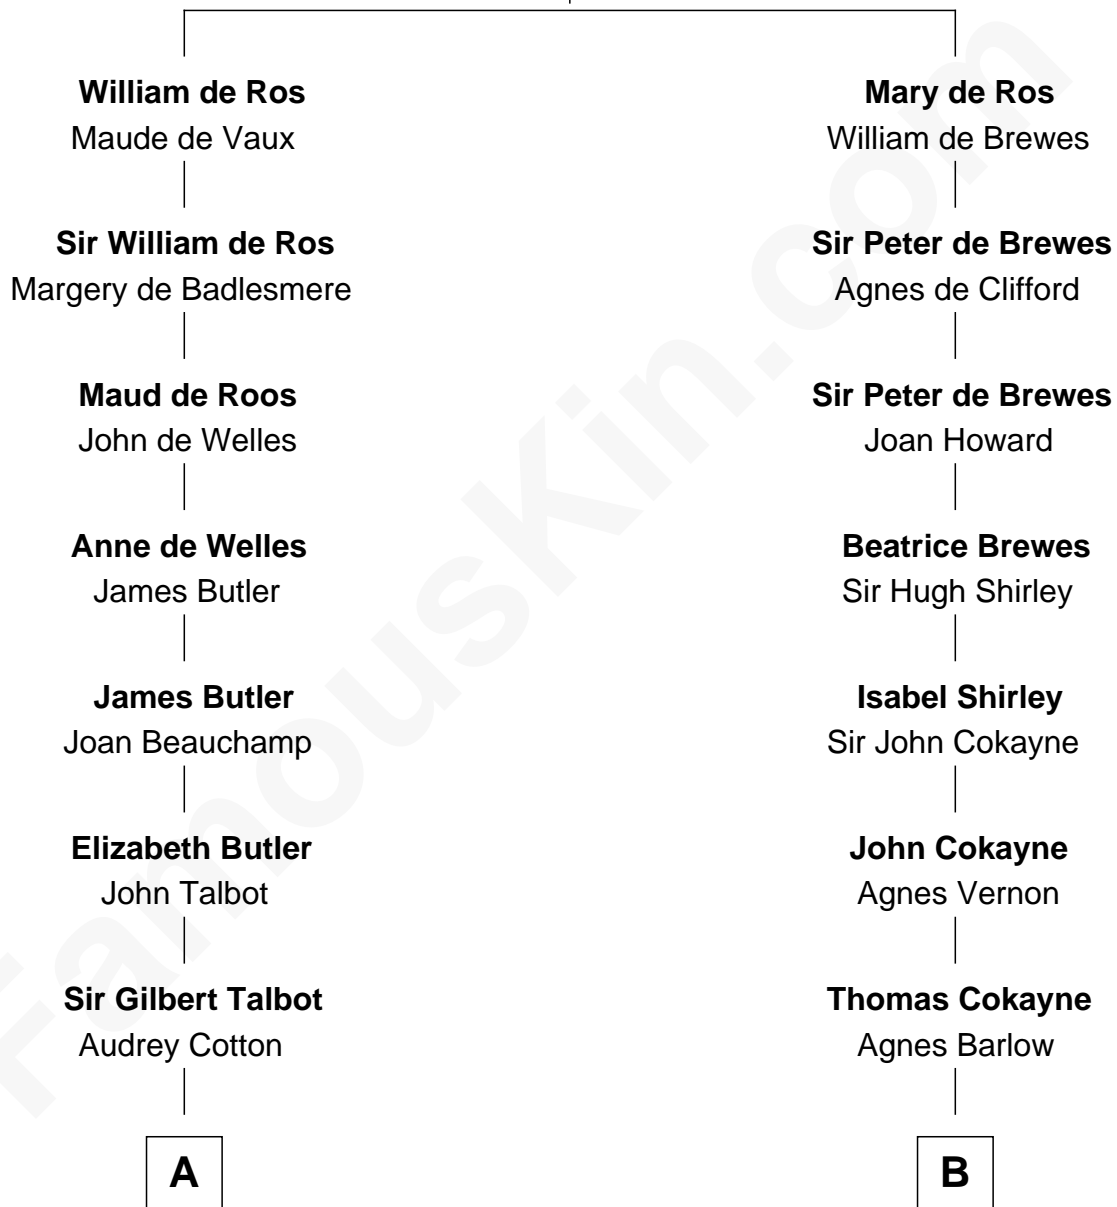

FamousKin.com

Relationship Chart of

Jay Gould

American Railroad "Robber Baron"

16th cousin 2 times removed of

Daniel Carroll

Signer of the U.S. Constitution

Sir Robert de Ros

Isabel de Aubeney

C

|
John Burr Gould

Mary More

|
Jay Gould

"Robber Baron"

FamousKin.com