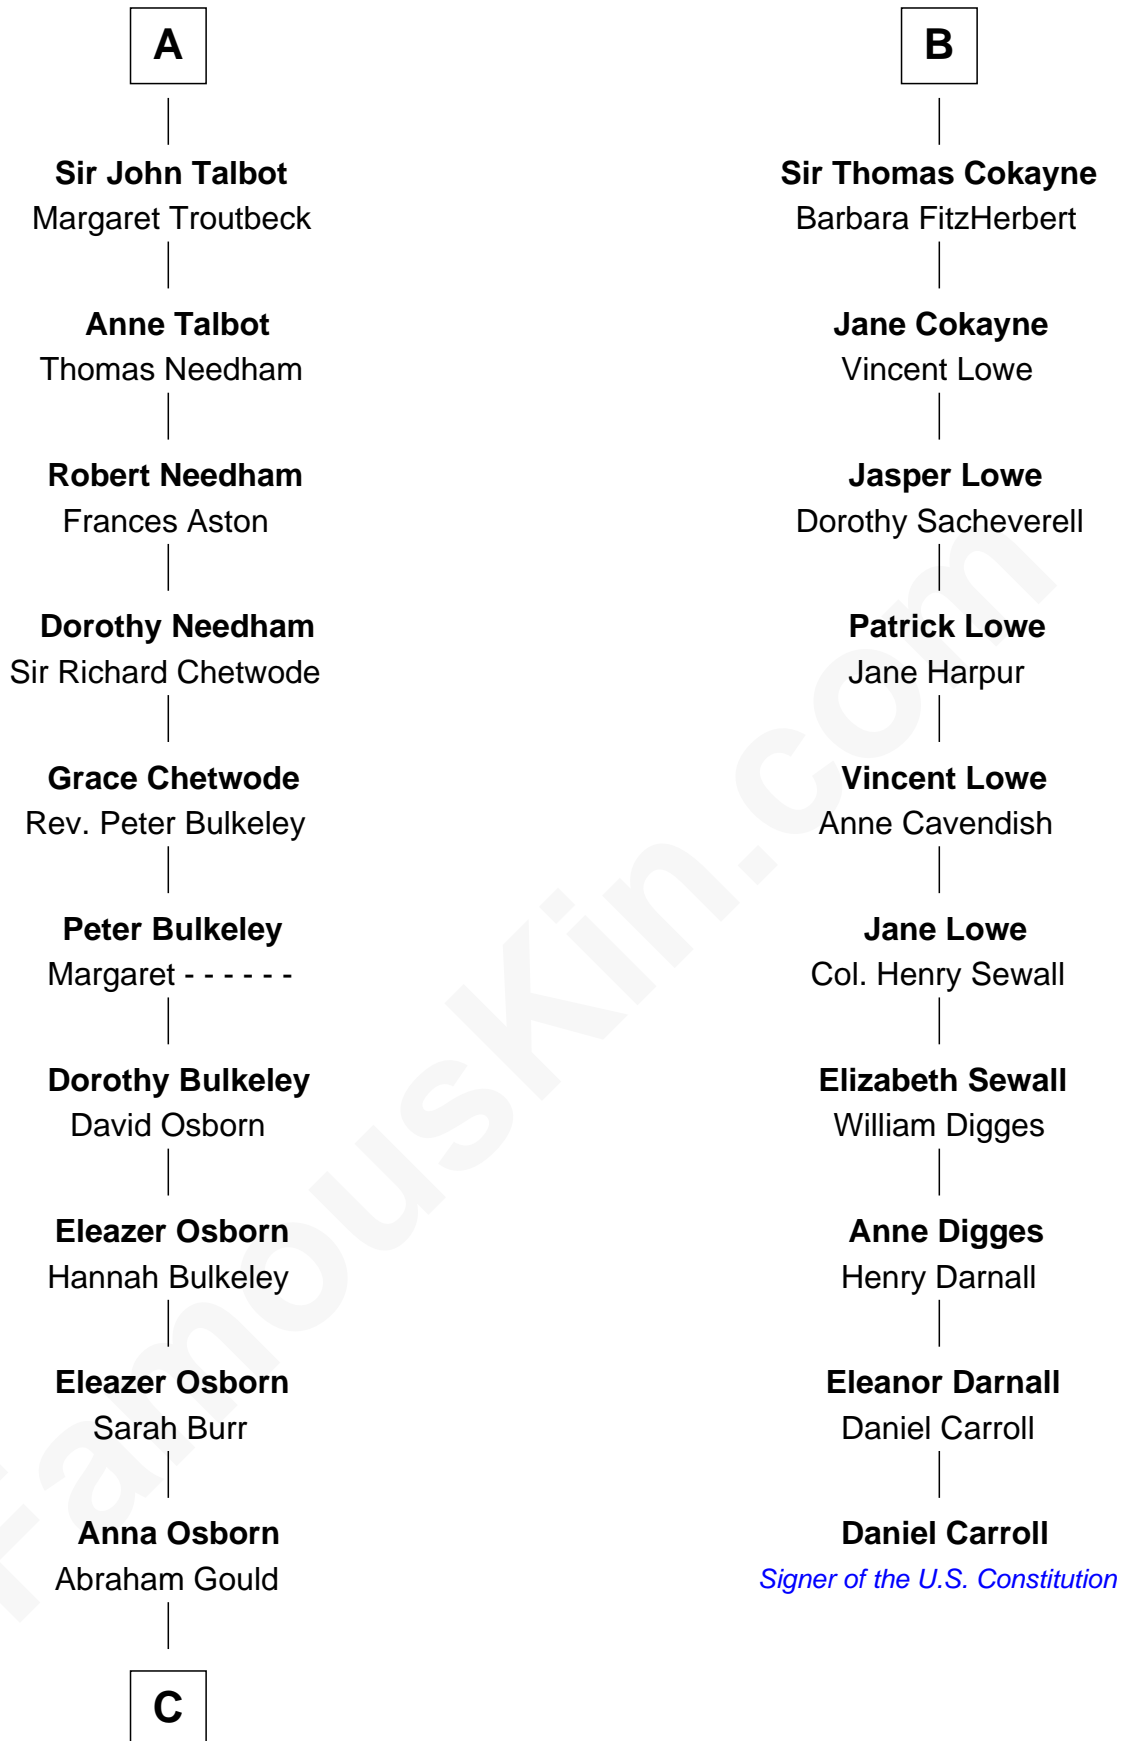

FamousKin.com

Relationship Chart of

Jay Gould

American Railroad "Robber Baron"

16th cousin 2 times removed of

Daniel Carroll

Signer of the U.S. Constitution

Sir Robert de Ros

Isabel de Aubeney

C

|
John Burr Gould

Mary More

|
Jay Gould

"Robber Baron"

FamousKin.com