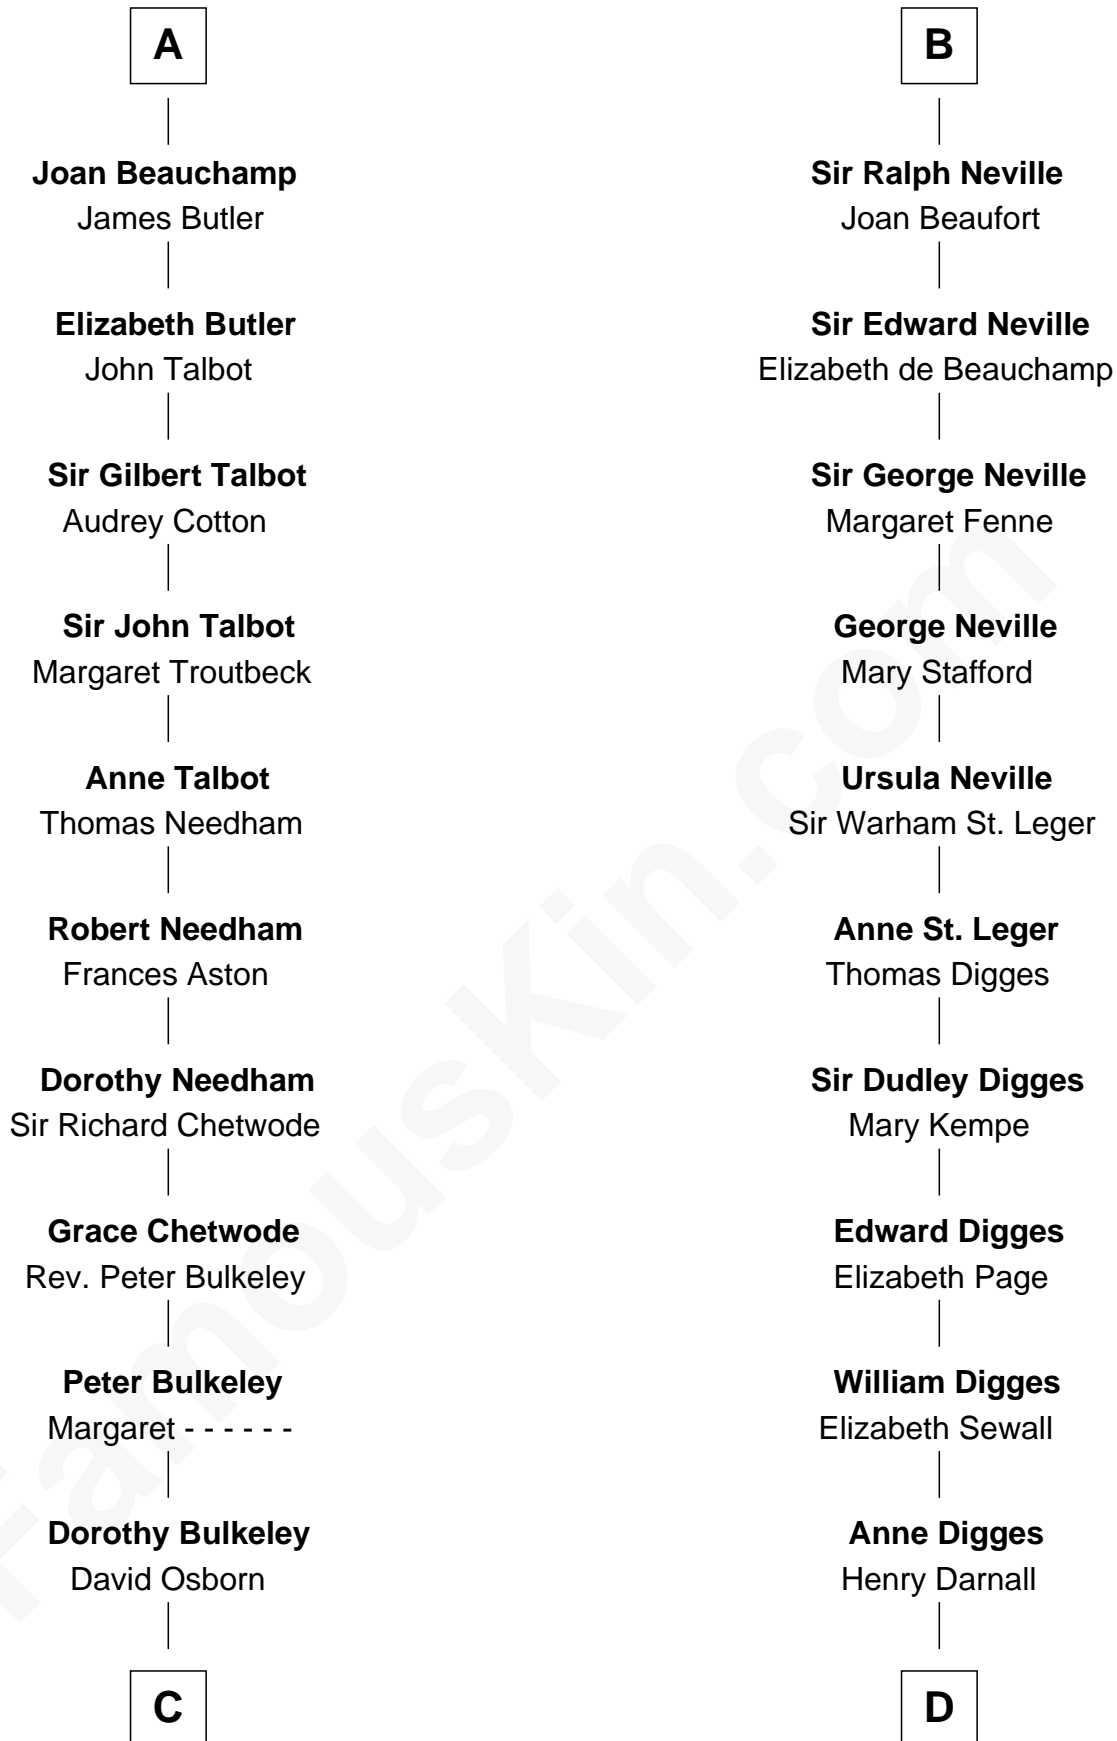

## Relationship Chart of

### Jay Gould

American Railroad "Robber Baron"

18th cousin 3 times removed of

### Daniel Carroll

Signer of the U.S. Constitution

**C**

**Eleazer Osborn**  
Hannah Bulkeley

**Eleazer Osborn**  
Sarah Burr

**Anna Osborn**  
Abraham Gould

**John Burr Gould**  
Mary More

**Jay Gould**  
*"Robber Baron"*