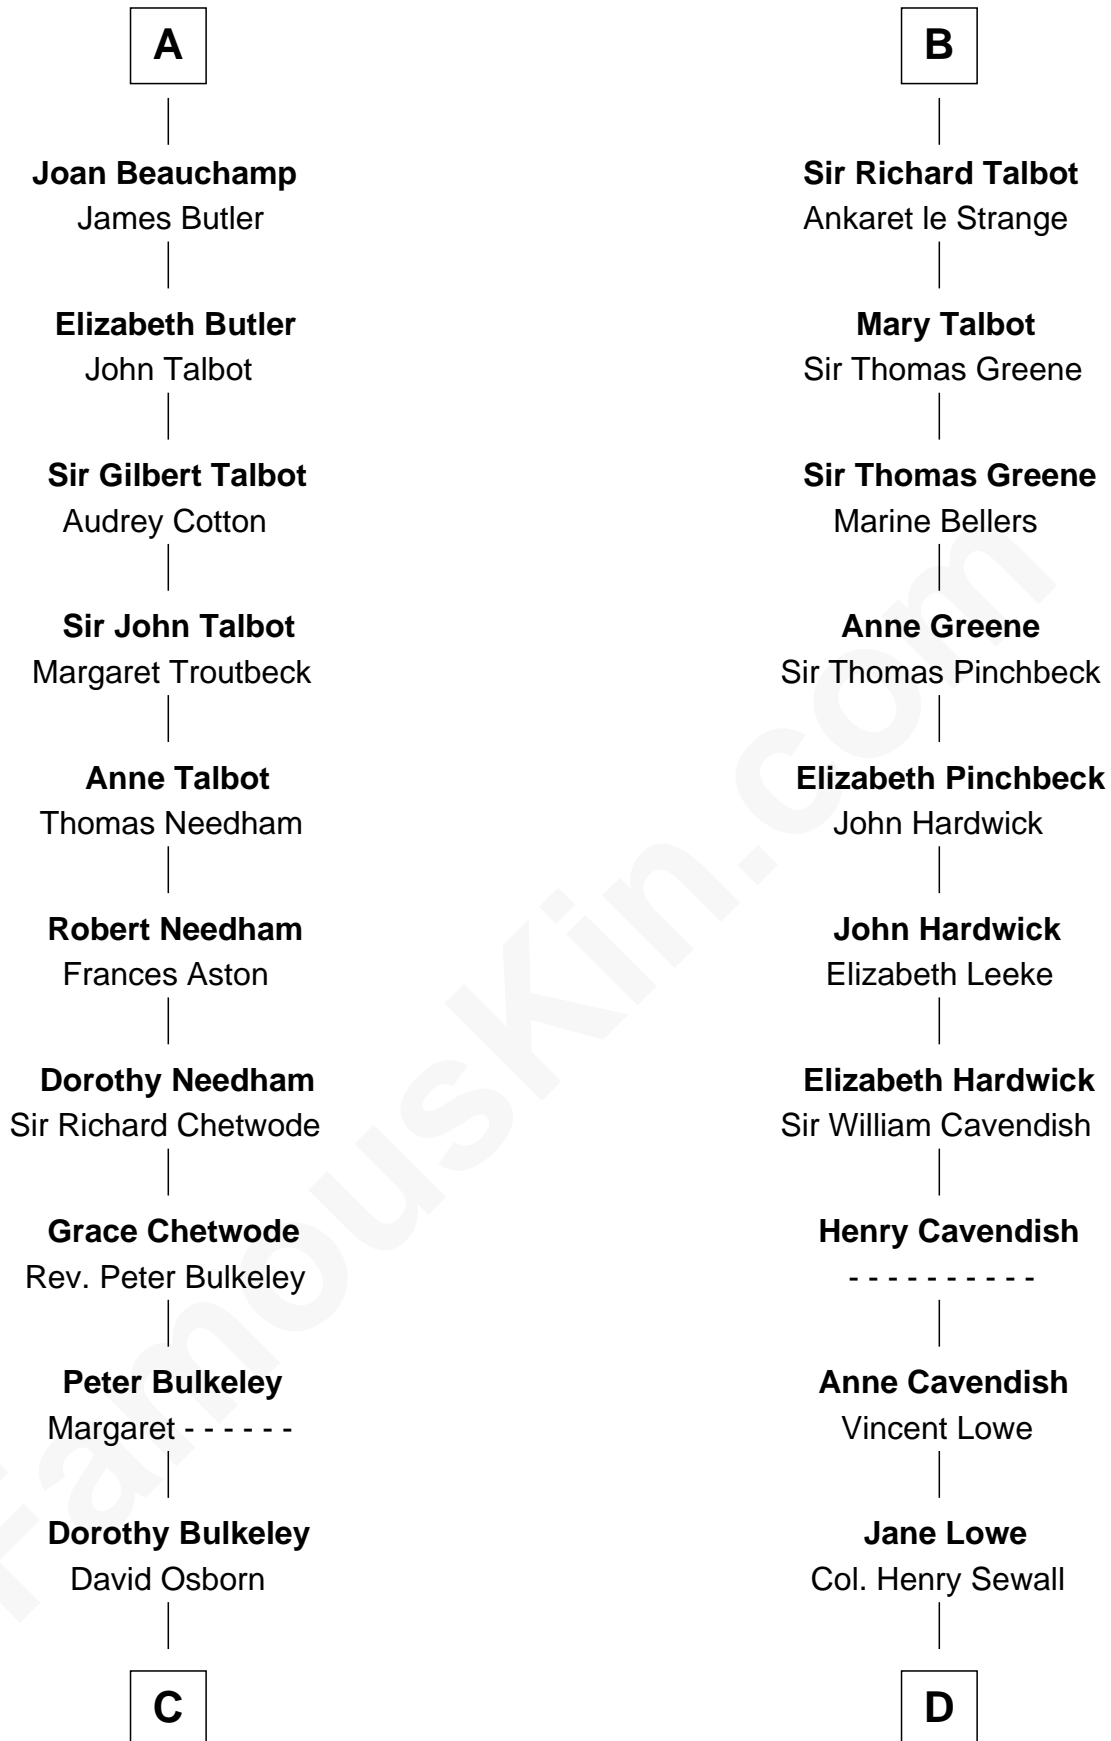

FamousKin.com

Relationship Chart of

Jay Gould

American Railroad "Robber Baron"

20th cousin 1 time removed of

Daniel Carroll

Signer of the U.S. Constitution

Geoffrey de Mandeville

Rohese de Vere

C

Eleazer Osborn
Hannah Bulkeley

Eleazer Osborn
Sarah Burr

Anna Osborn
Abraham Gould

John Burr Gould
Mary More

Jay Gould
"Robber Baron"

D