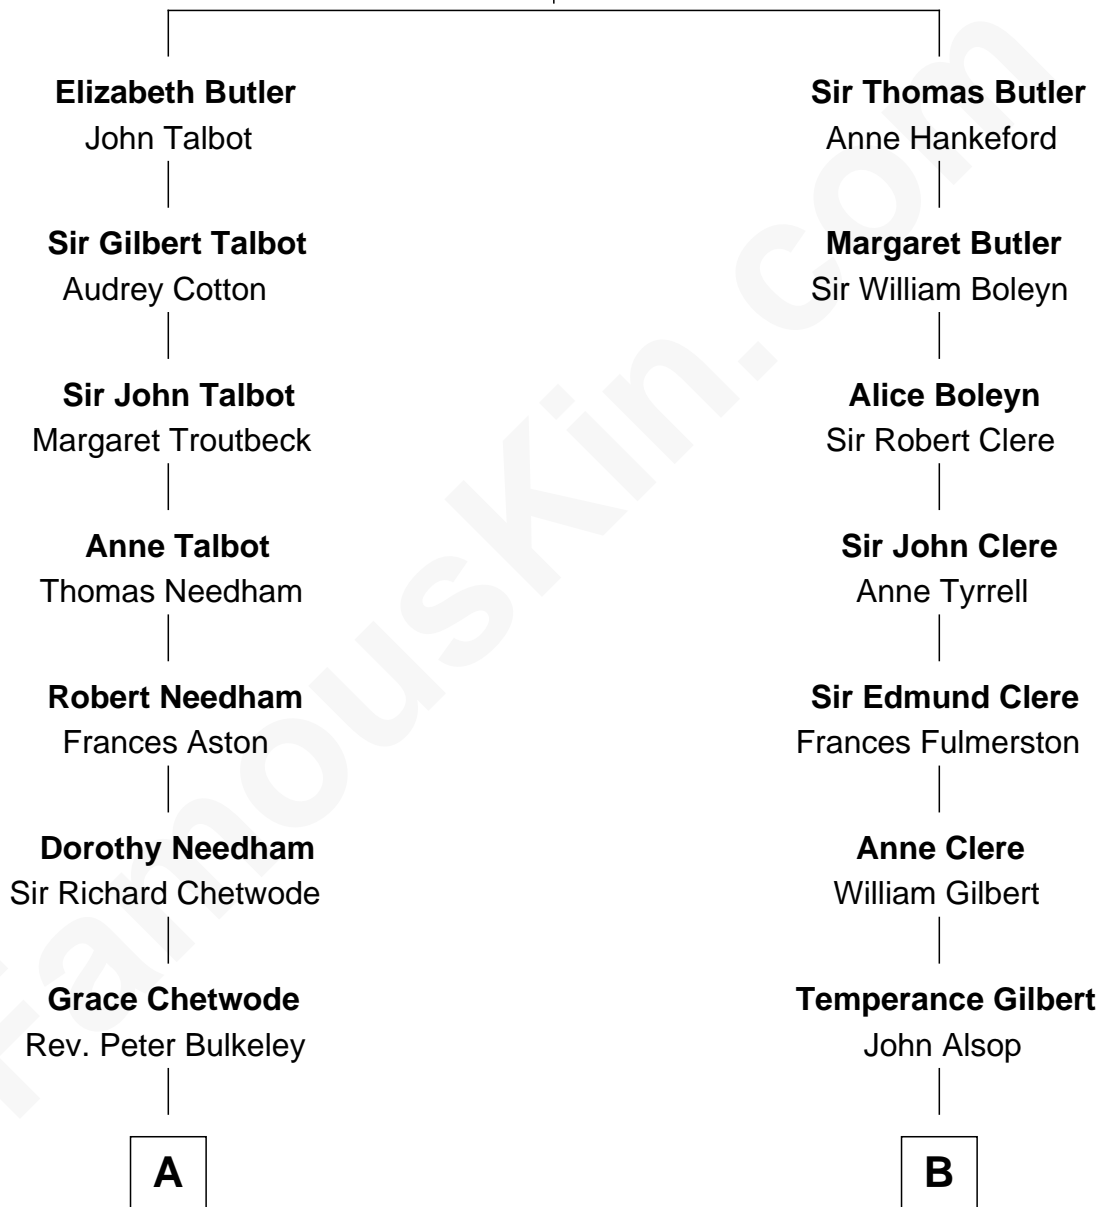

FamousKin.com

Relationship Chart of

Jay Gould

American Railroad "Robber Baron"

13th cousin 5 times removed of

Treat Williams

TV & Movie Actor

James Butler
Joan Beauchamp