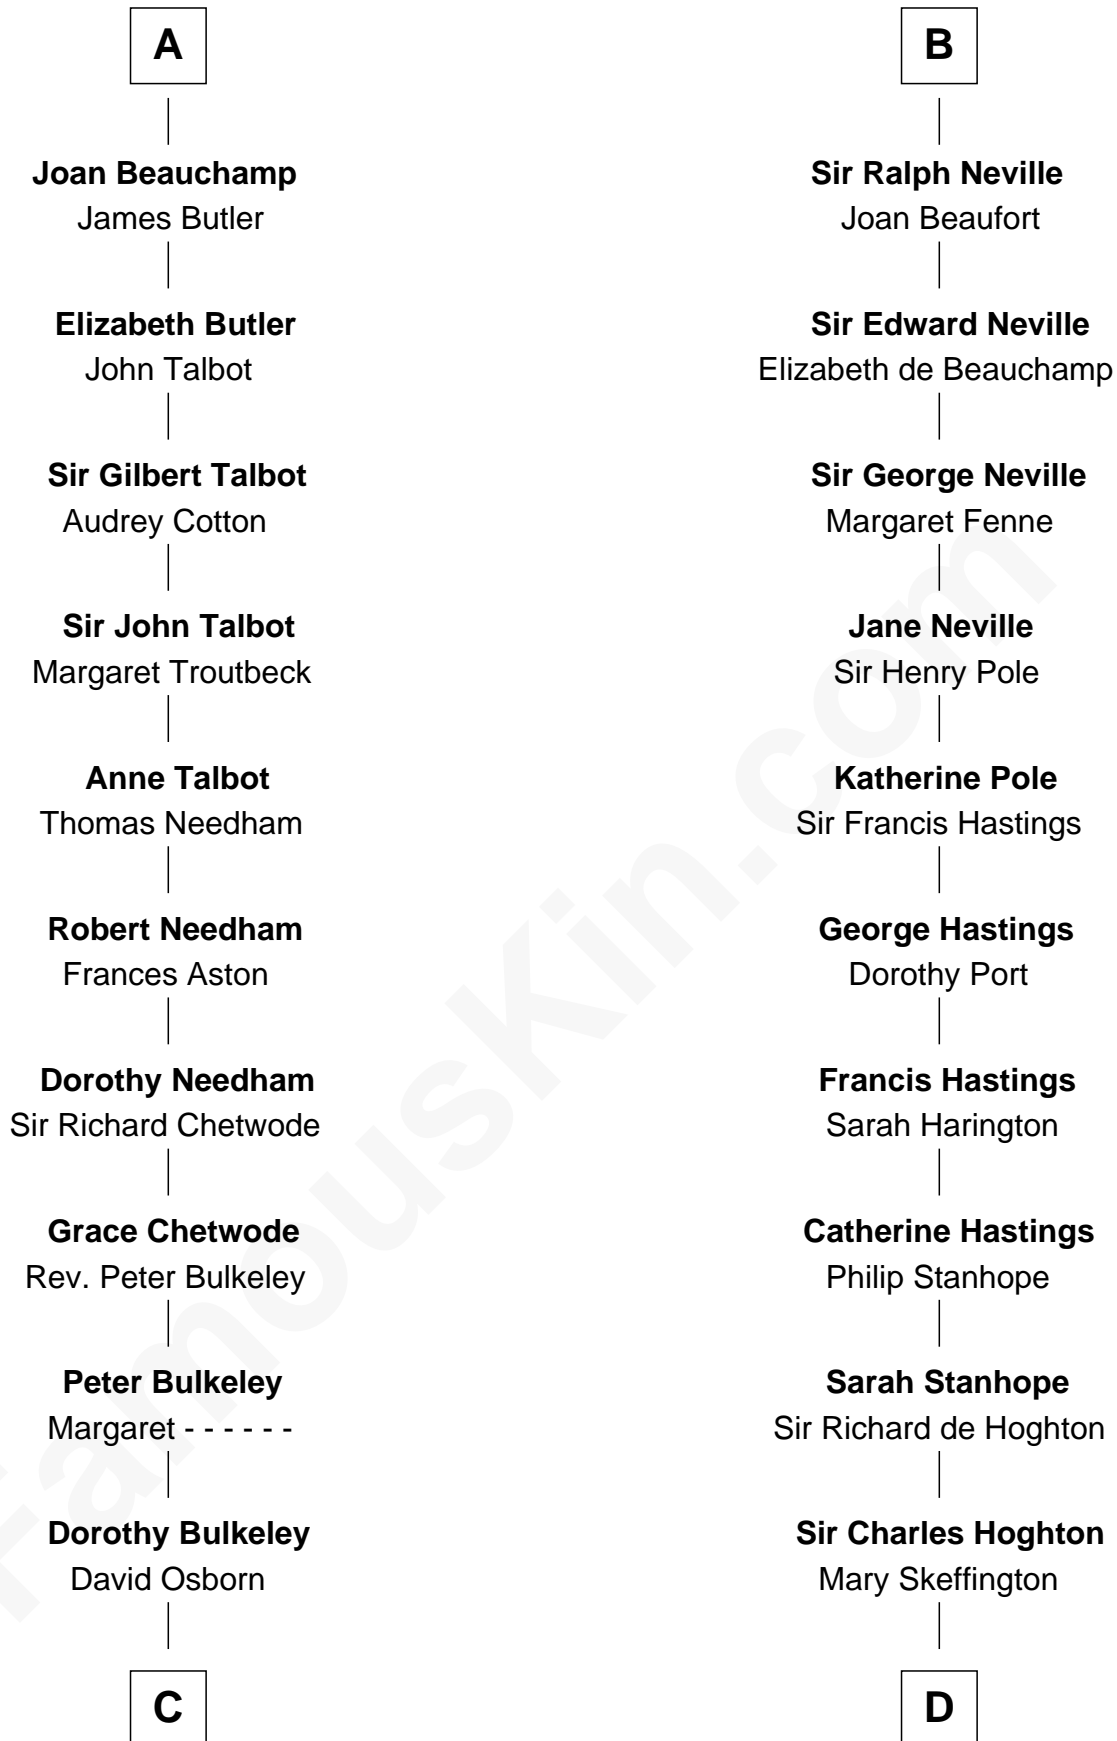

FamousKin.com Relationship Chart of

Jay Gould

American Railroad "Robber Baron"

21st cousin of

Lewis Carroll

Author of Alice in Wonderland

Richard de Clare
Aoife MacMurrough

C

Eleazer Osborn
Hannah Bulkeley

Eleazer Osborn
Sarah Burr

Anna Osborn
Abraham Gould

John Burr Gould
Mary More

Jay Gould
"Robber Baron"

D

Lucy Hoghton
Thomas Lutwidge

Henry Lutwidge
Jane Molyneux