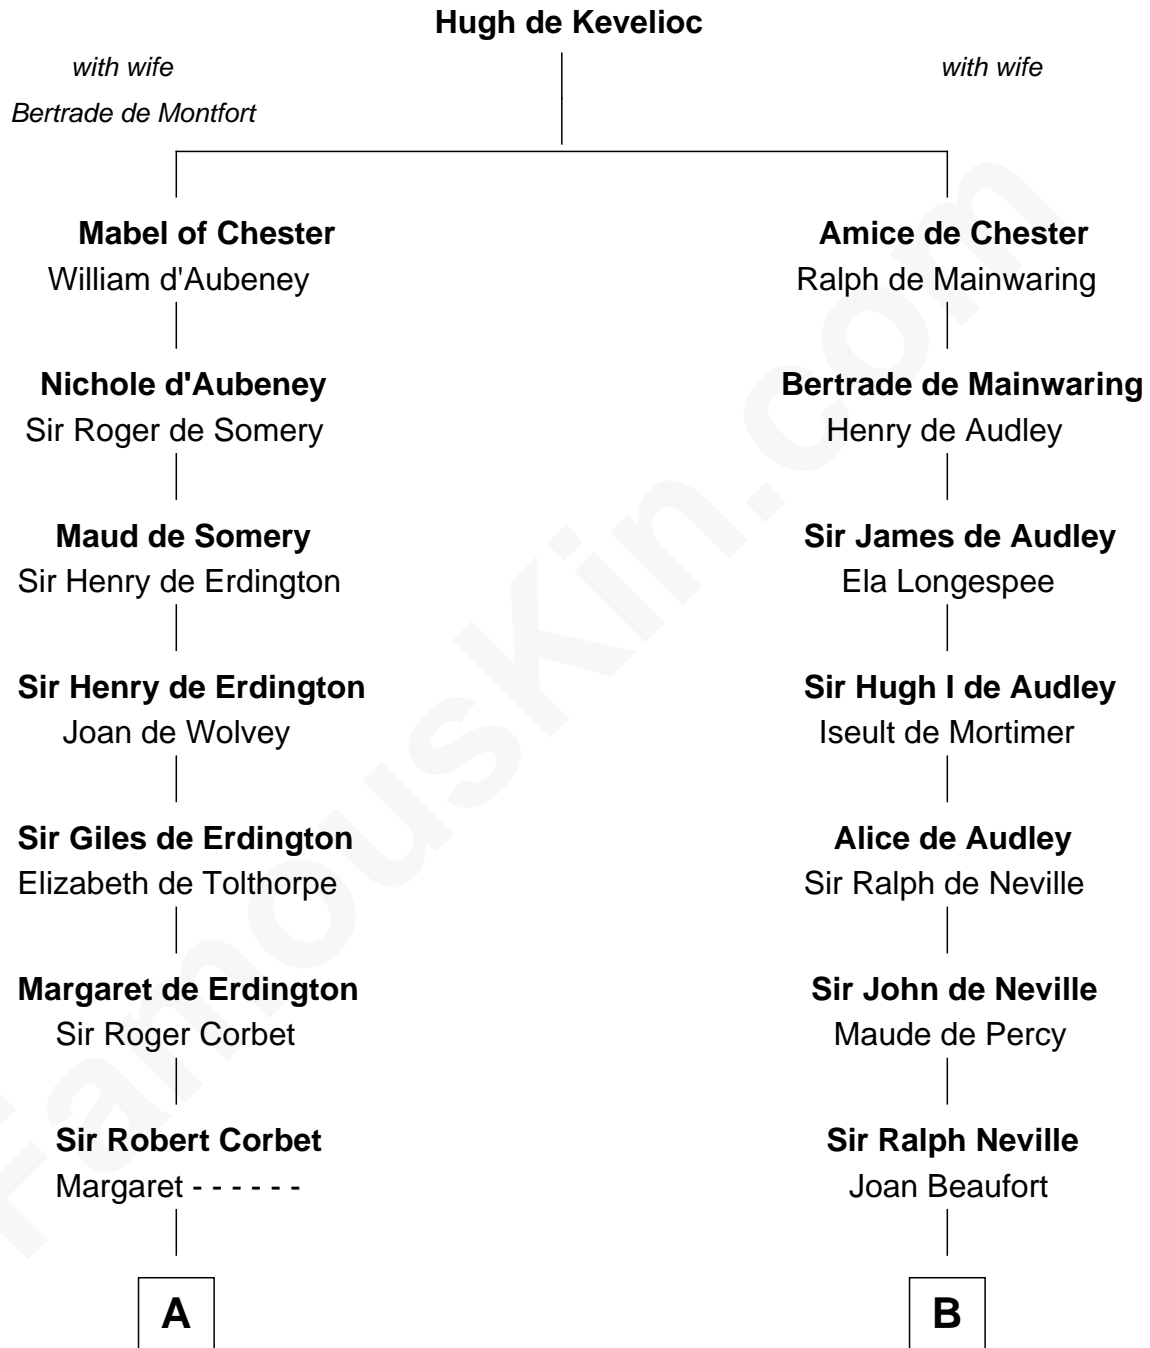

FamousKin.com

Relationship Chart of

Jay Gould

American Railroad "Robber Baron"

19th cousin 1 time removed of

Lewis Carroll

Author of Alice in Wonderland

C

Anna Osborn
Abraham Gould

John Burr Gould
Mary More

Jay Gould
"Robber Baron"

D

Henry Lutwidge
Jane Molyneux

Charles Lutwidge
Elizabeth Anne Dodgson

Frances Jane Lutwidge
Rev. Charles Dodgson

Lewis Carroll
Author of Alice in Wonderland