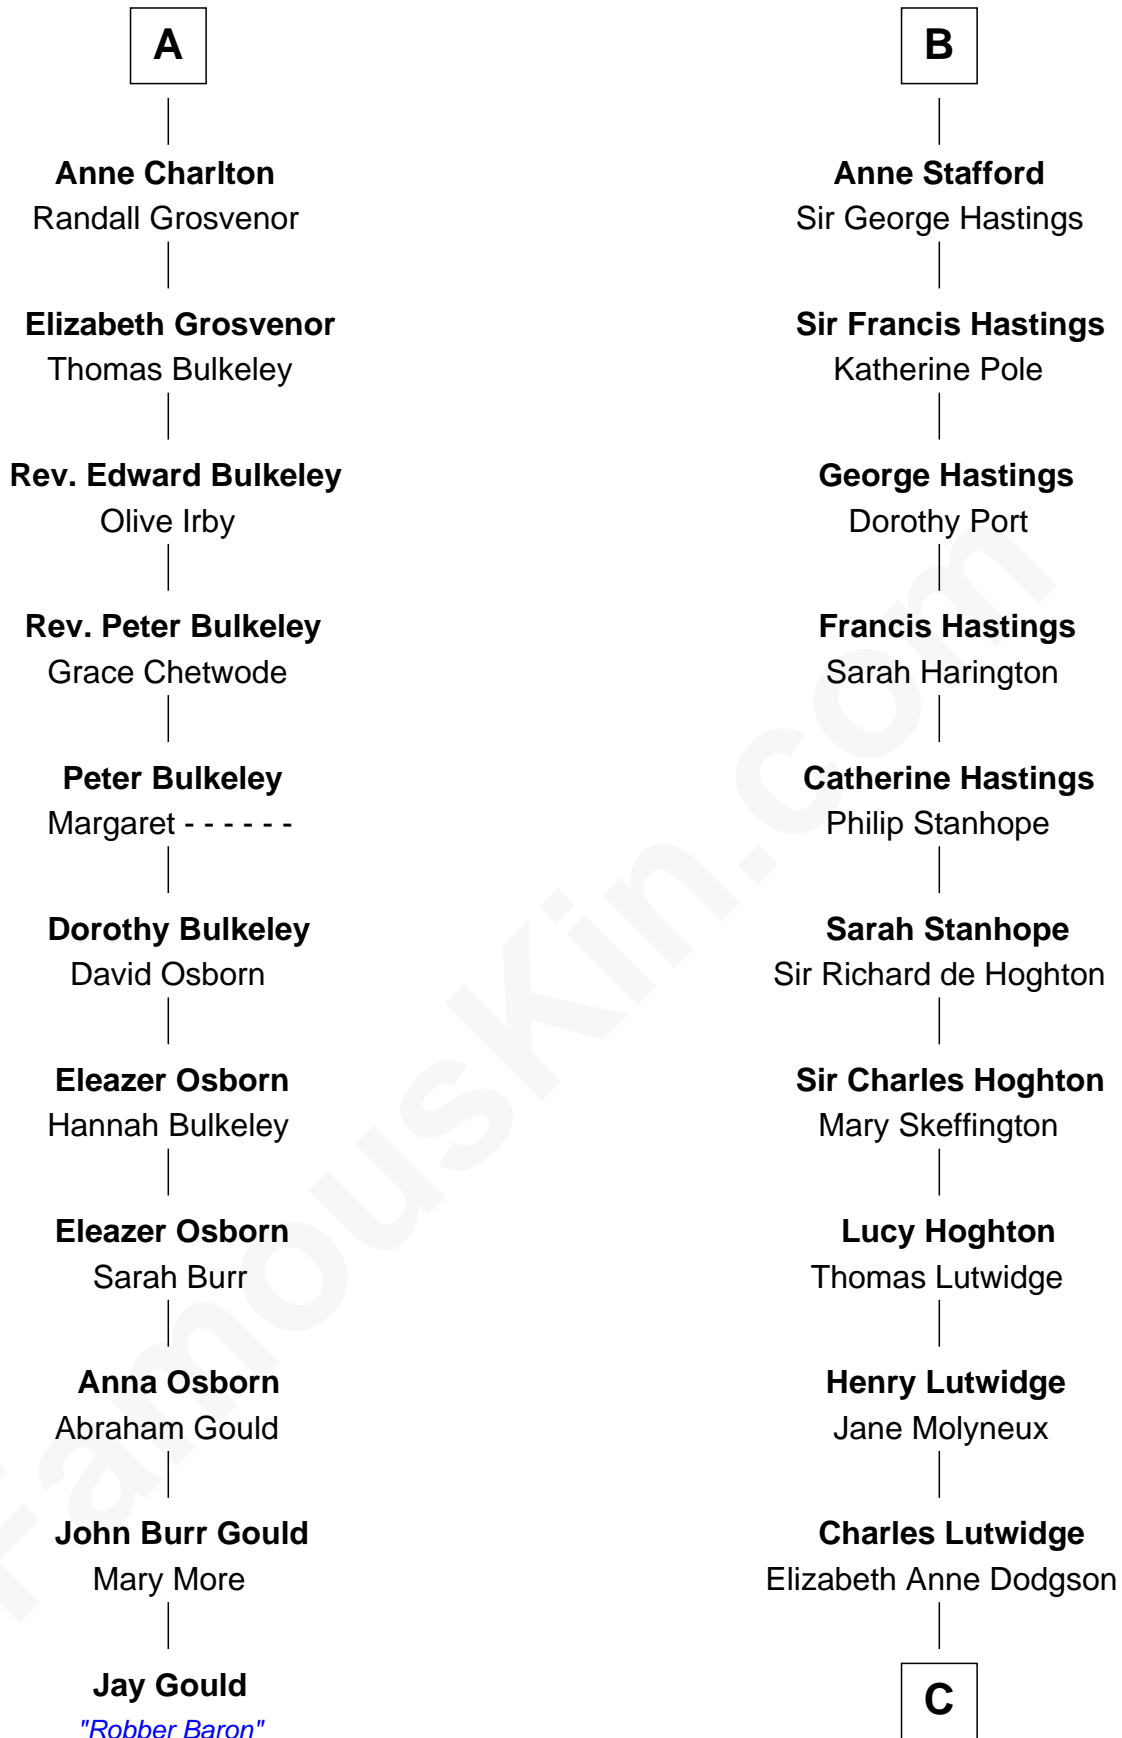

## Relationship Chart of

### Jay Gould

American Railroad "Robber Baron"

17th cousin 1 time removed of

**Lewis Carroll**

Author of Alice in Wonderland

**Sir Alan la Zouche**  
Eleanor de Segrave

**C**

**Frances Jane Lutwidge**  
Rev. Charles Dodgson