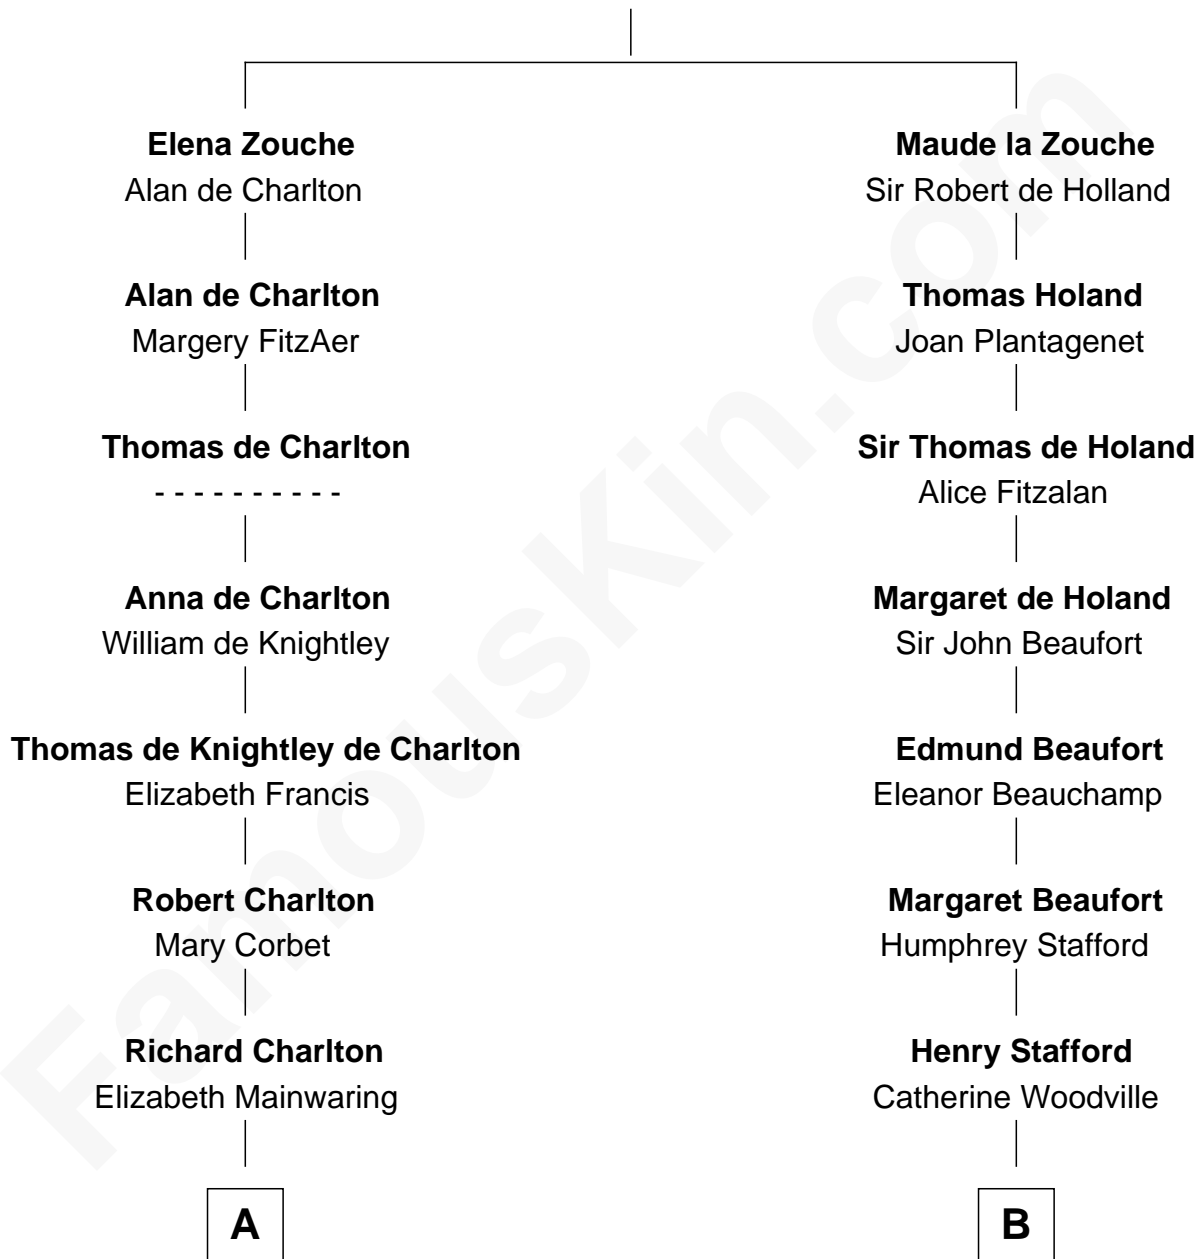

## Relationship Chart of

### Jay Gould

American Railroad "Robber Baron"

17th cousin 1 time removed of

**Lewis Carroll**

Author of Alice in Wonderland

**Sir Alan la Zouche**  
Eleanor de Segrave

**C**

**Frances Jane Lutwidge**  
Rev. Charles Dodgson

**Lewis Carroll**  
*Author of Alice in Wonderland*

FamousKin.com