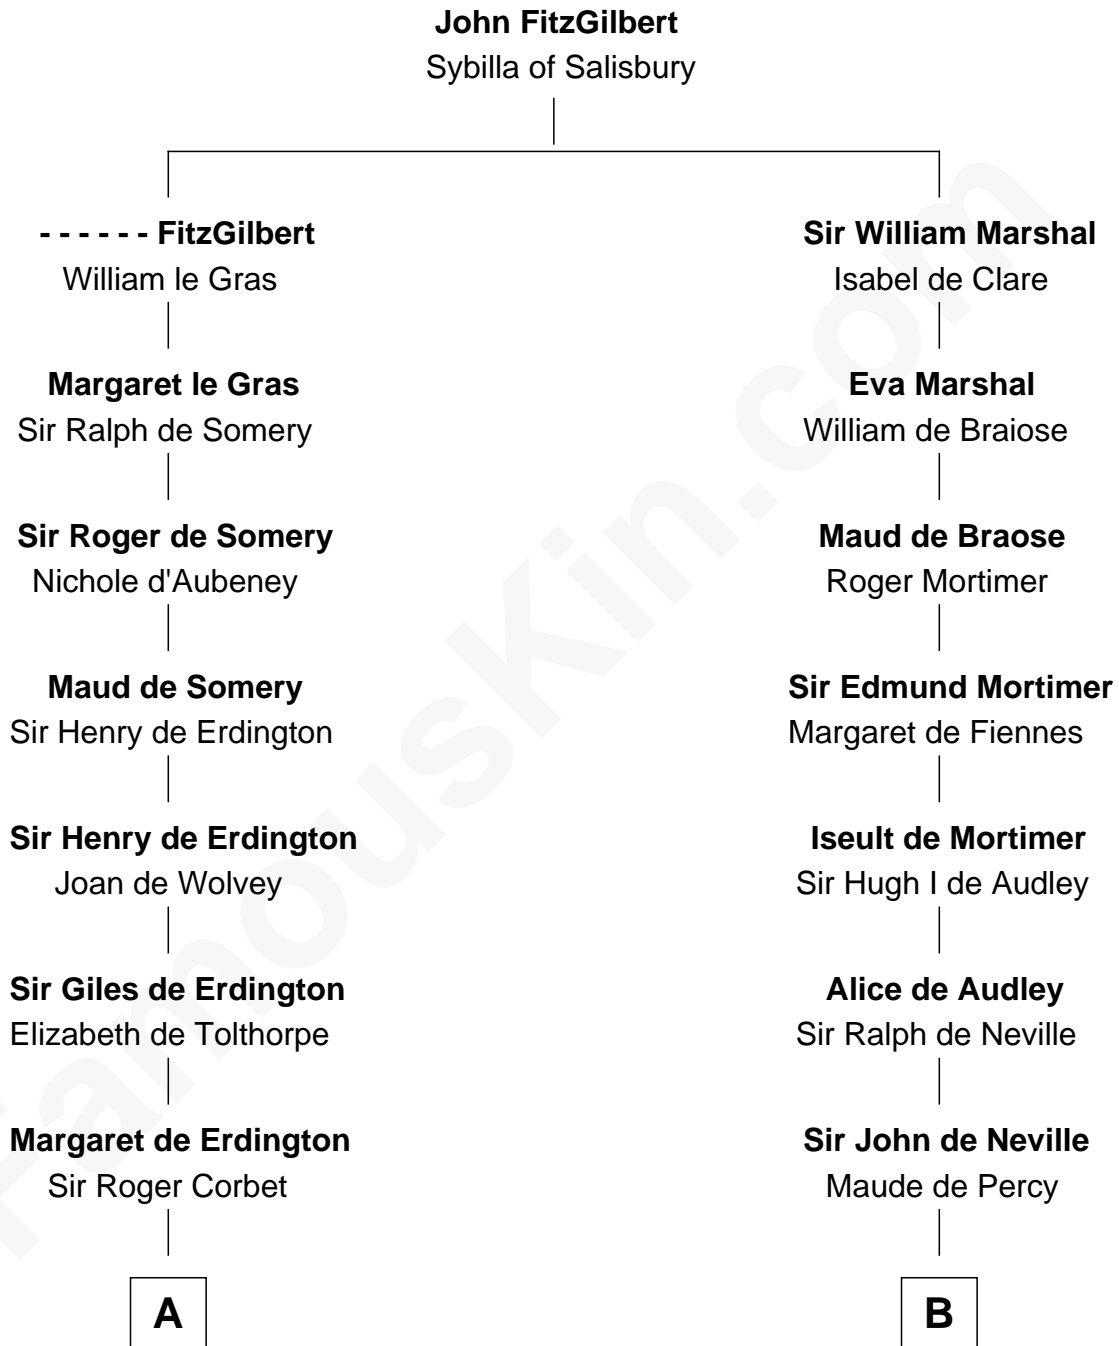

FamousKin.com

Relationship Chart of

Jay Gould

American Railroad "Robber Baron"

20th cousin 1 time removed of

Lewis Carroll

Author of Alice in Wonderland

C

Eleazer Osborn

Sarah Burr

Anna Osborn

Abraham Gould

John Burr Gould

Mary More

Jay Gould

"Robber Baron"