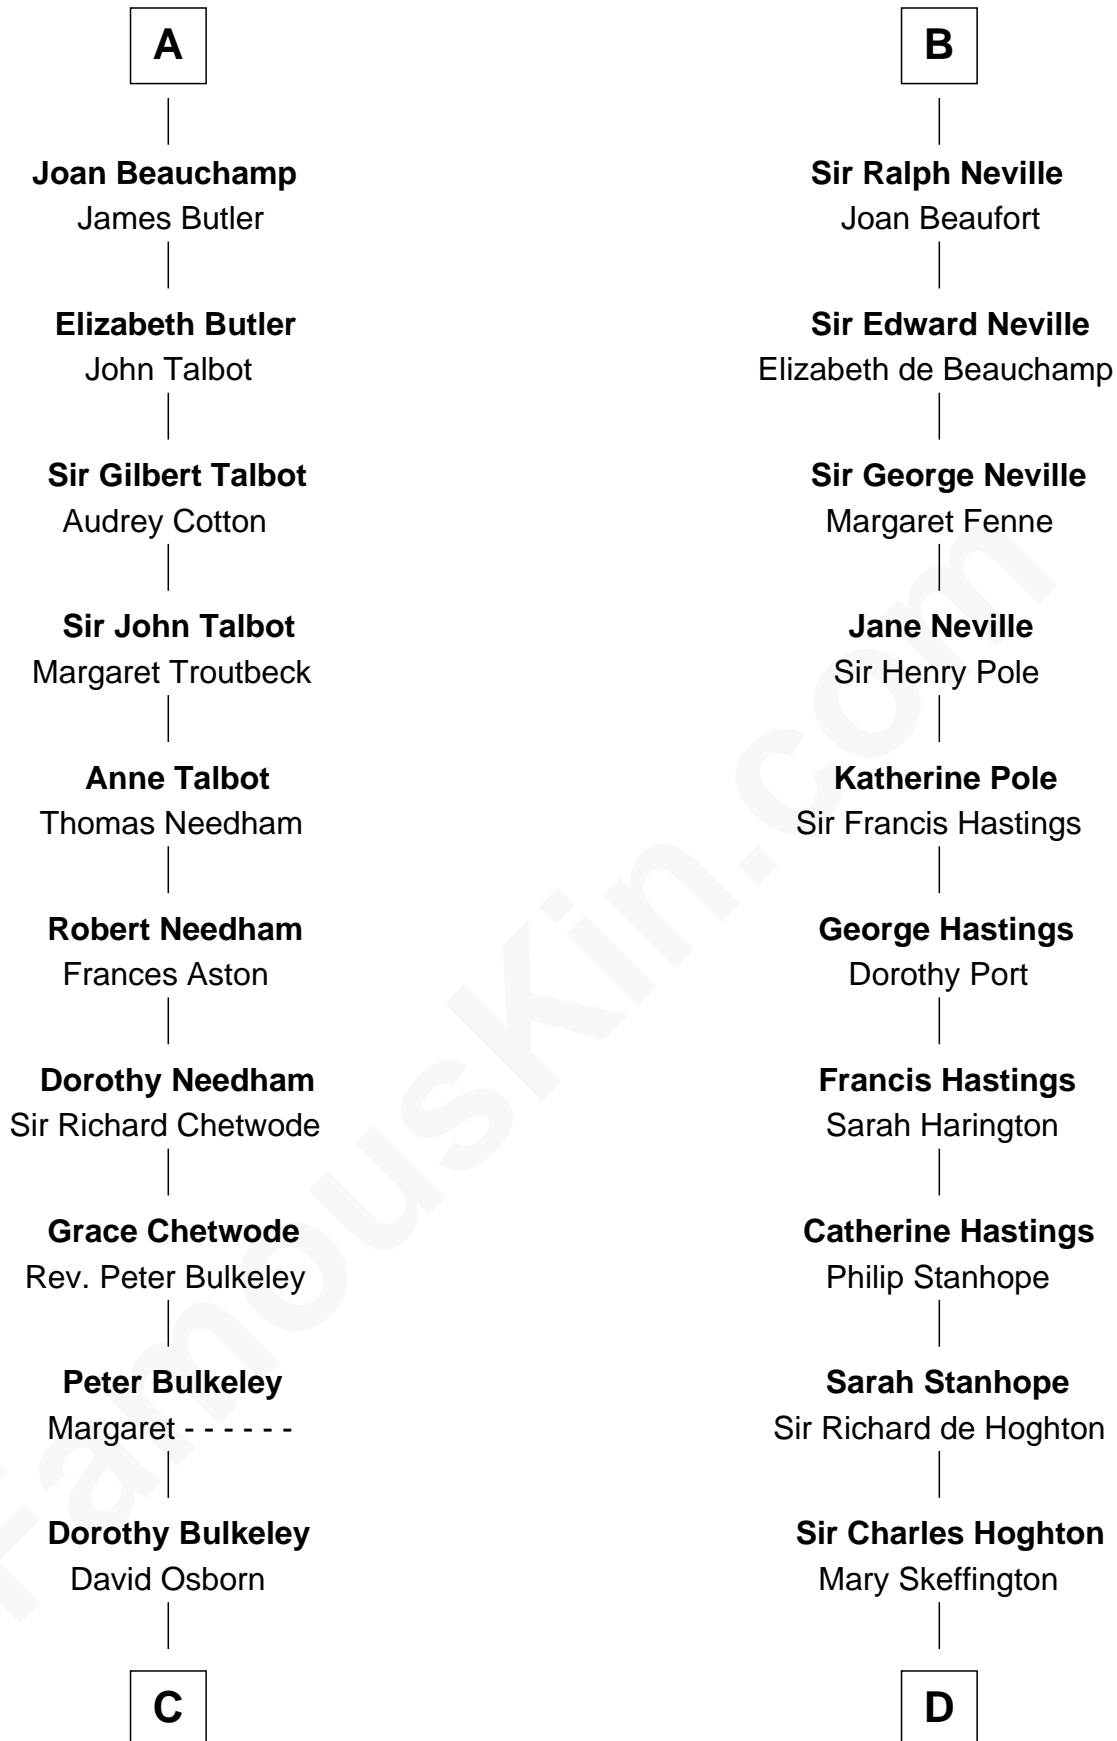

# FamousKin.com Relationship Chart of

**Jay Gould**

*American Railroad "Robber Baron"*

21st cousin of

**Lewis Carroll**

*Author of Alice in Wonderland*

**Sir Ralph de Tony**  
Margaret Beaumont

**C**

**Eleazer Osborn**  
Hannah Bulkeley

**Eleazer Osborn**  
Sarah Burr

**Anna Osborn**  
Abraham Gould

**John Burr Gould**  
Mary More

**Jay Gould**  
*"Robber Baron"*

**D**

**Lucy Hoghton**  
Thomas Lutwidge

**Henry Lutwidge**  
Jane Molyneux

**Charles Lutwidge**  
Elizabeth Anne Dodgson

**Frances Jane Lutwidge**  
Rev. Charles Dodgson

**Lewis Carroll**  
*Author of Alice in Wonderland*

FamousKin.com