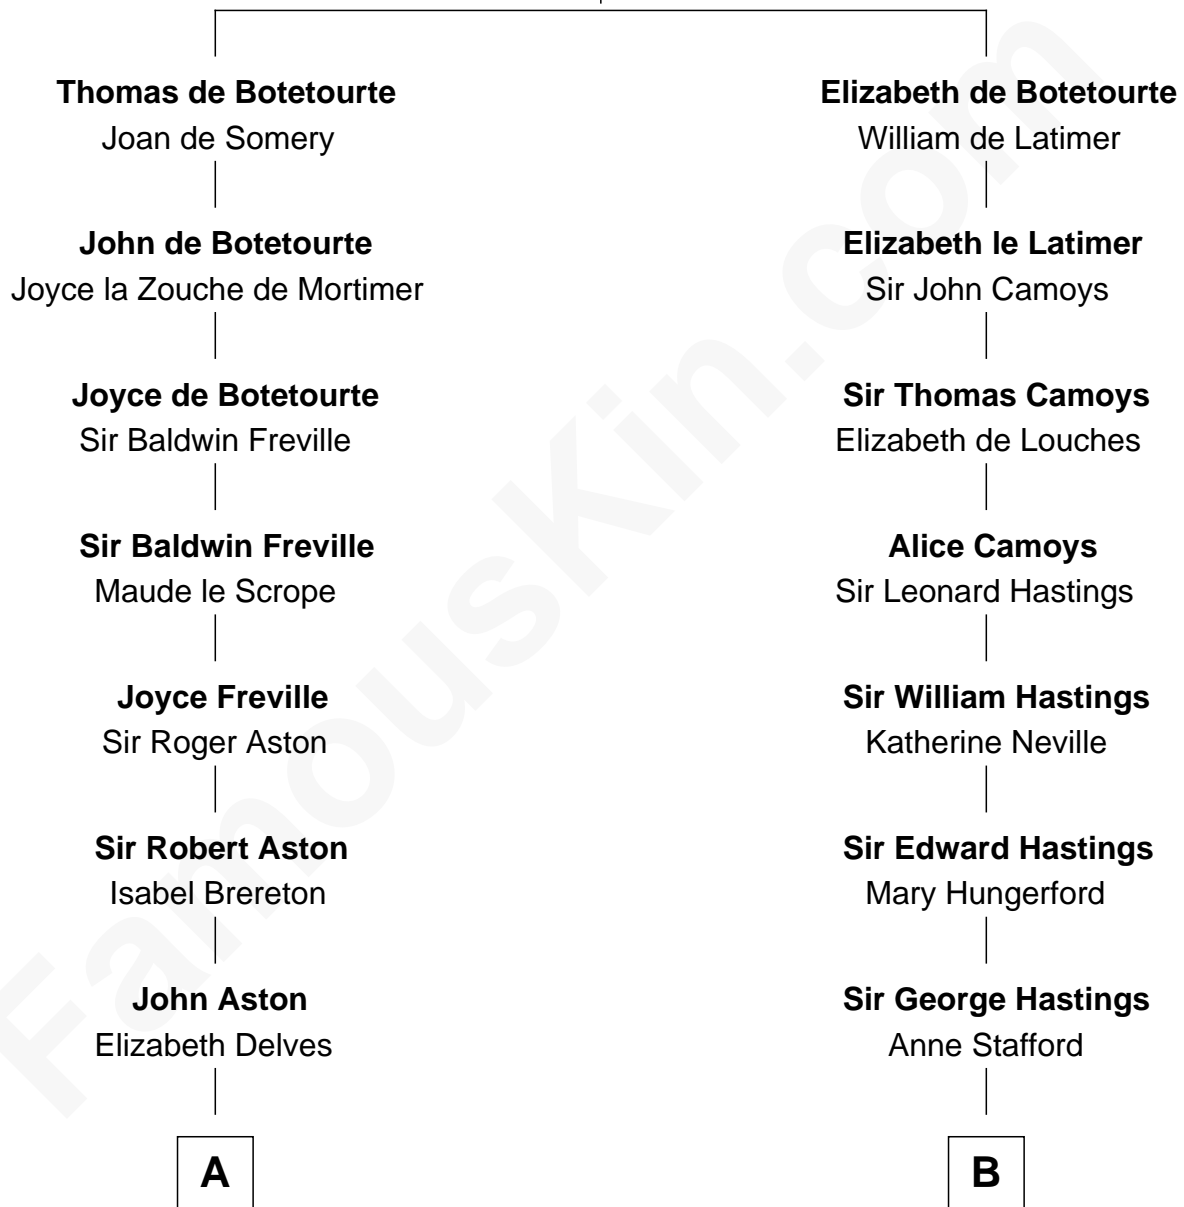

# FamousKin.com Relationship Chart of

**Jay Gould**

*American Railroad "Robber Baron"*

18th cousin of

**E. M. Forster**

*English Novelist*

**John de Botetourte**

Maud FitzThomas

**C**

**John Burr Gould**

Mary More

**Jay Gould**

*"Robber Baron"*

**D**

**Edward Morgan Llewellyn Forster**

Alice Clara Whichelo