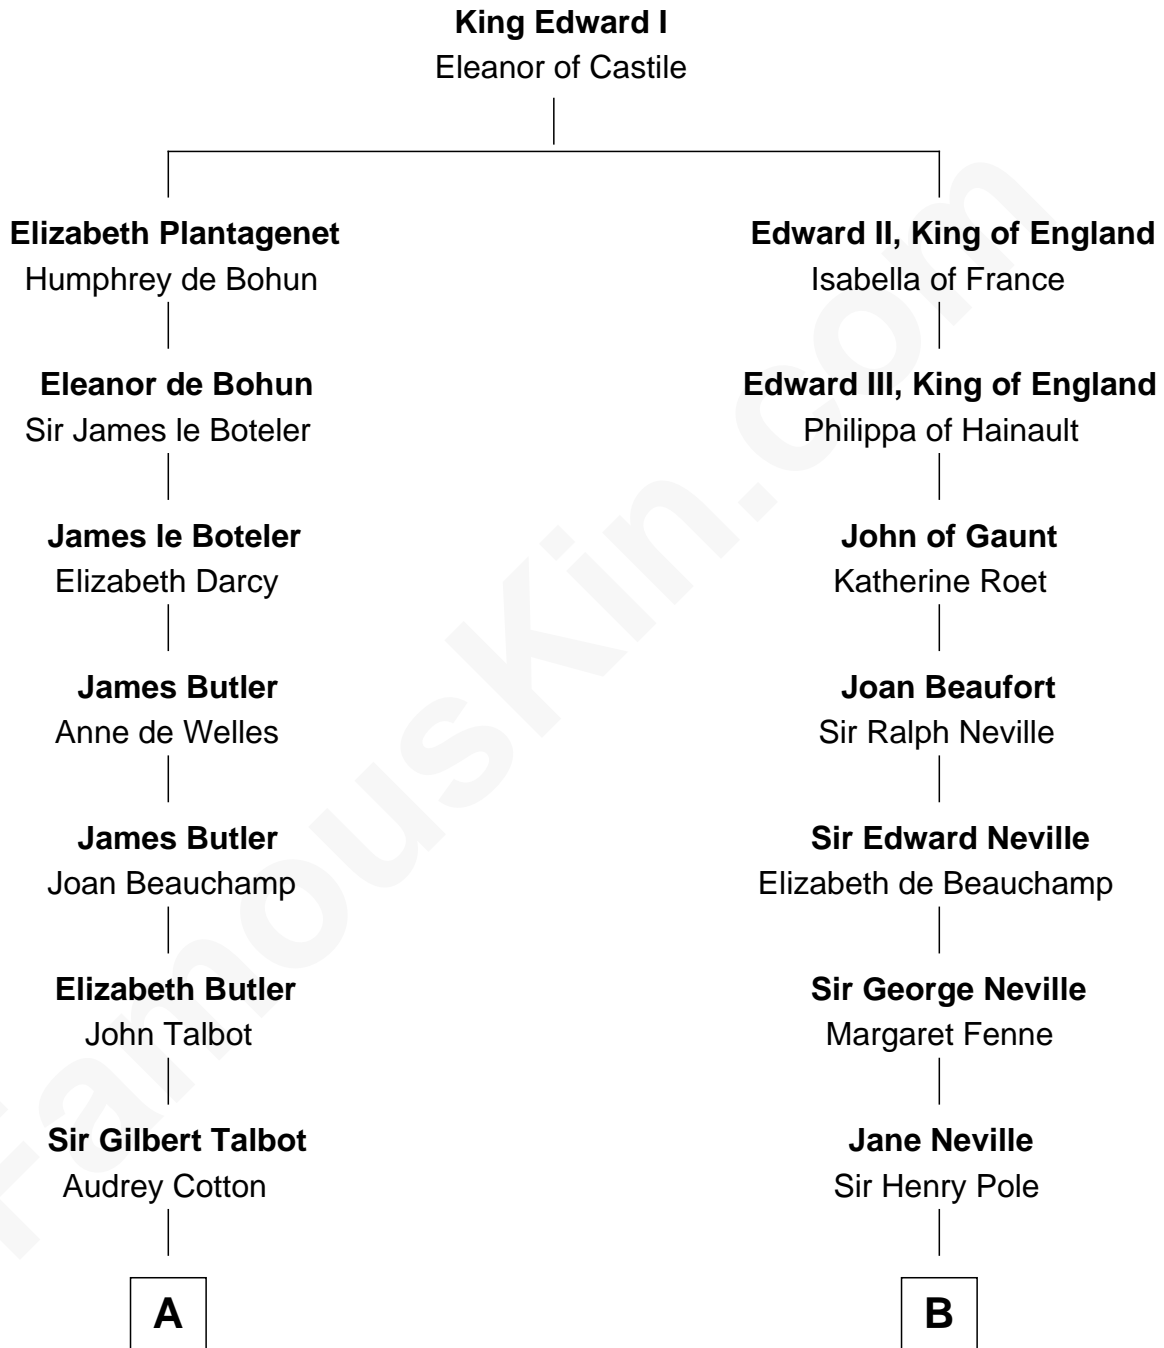

## Relationship Chart of

**Jay Gould**

*American Railroad "Robber Baron"*

18th cousin of

**E. M. Forster**

*English Novelist*

**C**

**John Burr Gould**

Mary More

**Jay Gould**

*"Robber Baron"*

**D**

**Edward Morgan Llewellyn Forster**

Alice Clara Whichelo

**E. M. Forster**

*English Novelist*