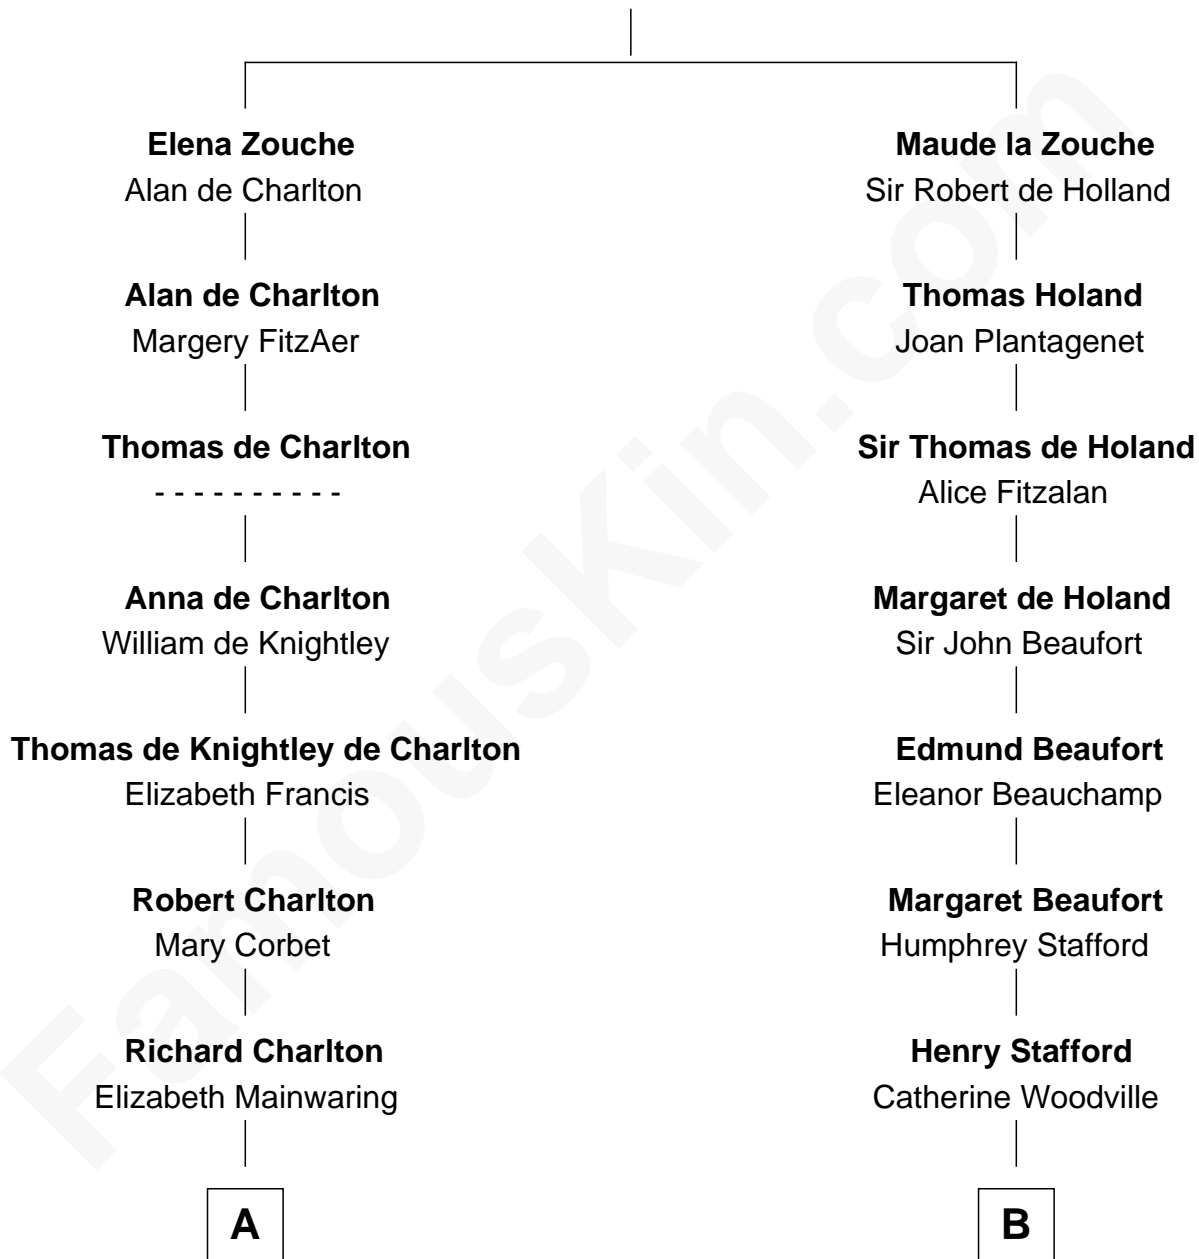

## Relationship Chart of

### Jay Gould

American Railroad "Robber Baron"

17th cousin 2 times removed of

**E. M. Forster**  
English Novelist

**Sir Alan la Zouche**  
Eleanor de Segrave

**C**

**Laura Thornton**

Charles Forster

**Edward Morgan Llewellyn Forster**

Alice Clara Whichelo

**E. M. Forster**

*English Novelist*

FamousKin.com