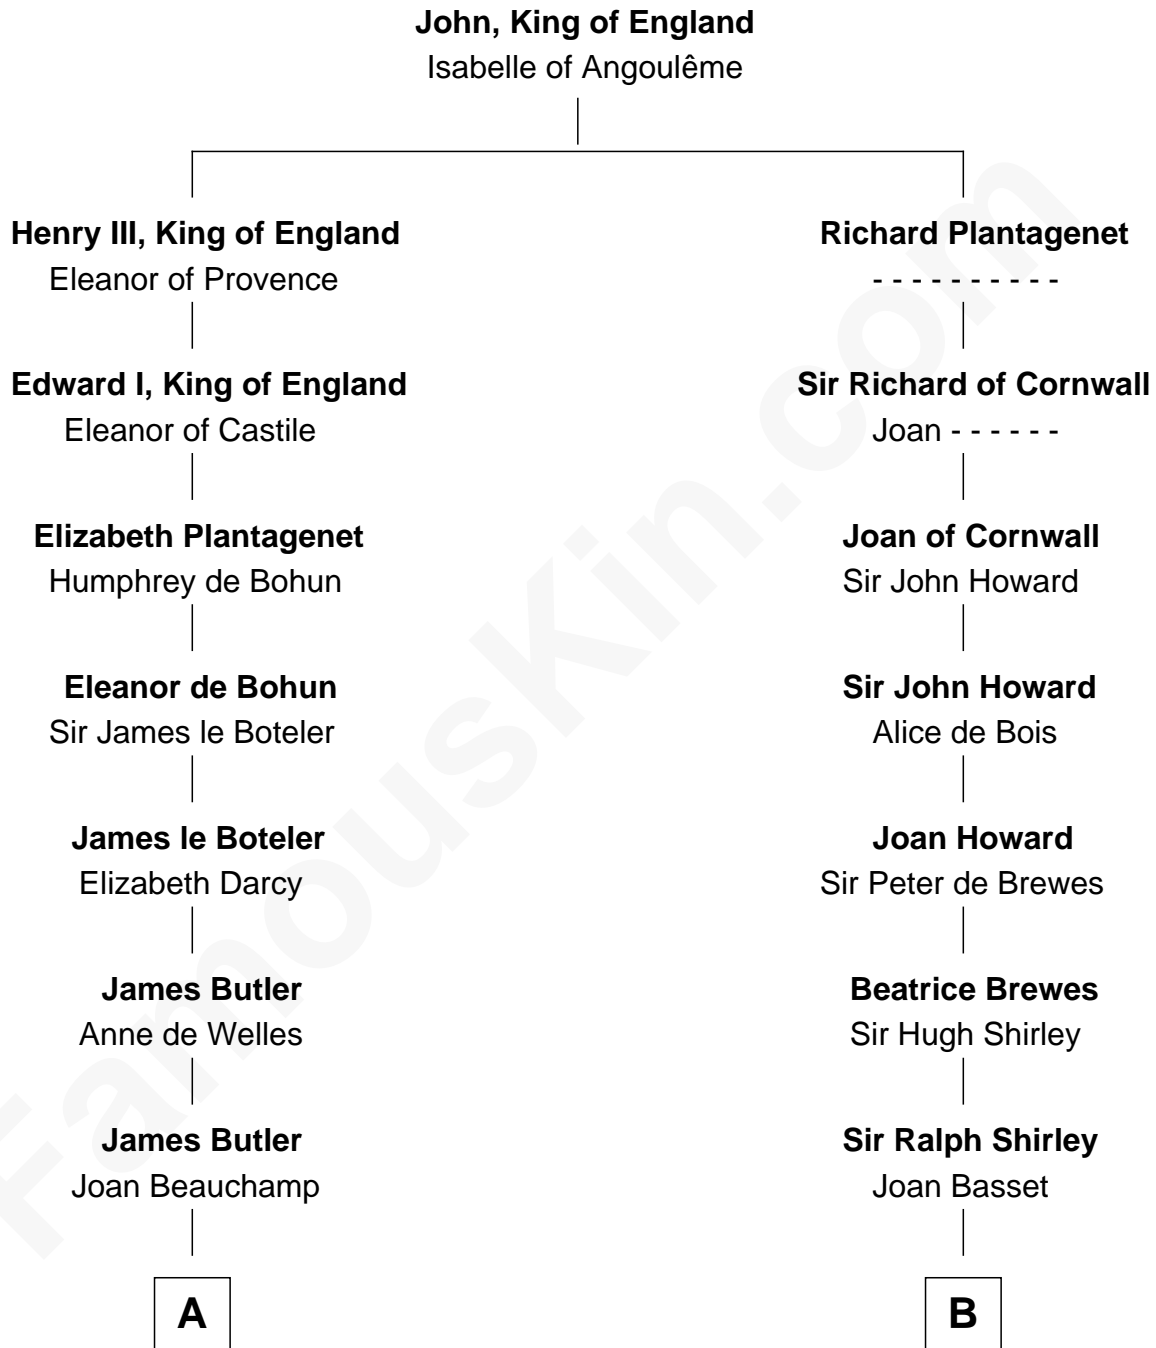

FamousKin.com Relationship Chart of

Jay Gould

American Railroad "Robber Baron"

20th cousin of

Eugene Foss

45th Governor of Massachusetts

C

Eleazer Osborn

Sarah Burr

Anna Osborn

Abraham Gould

John Burr Gould

Mary More

Jay Gould

"Robber Baron"

D