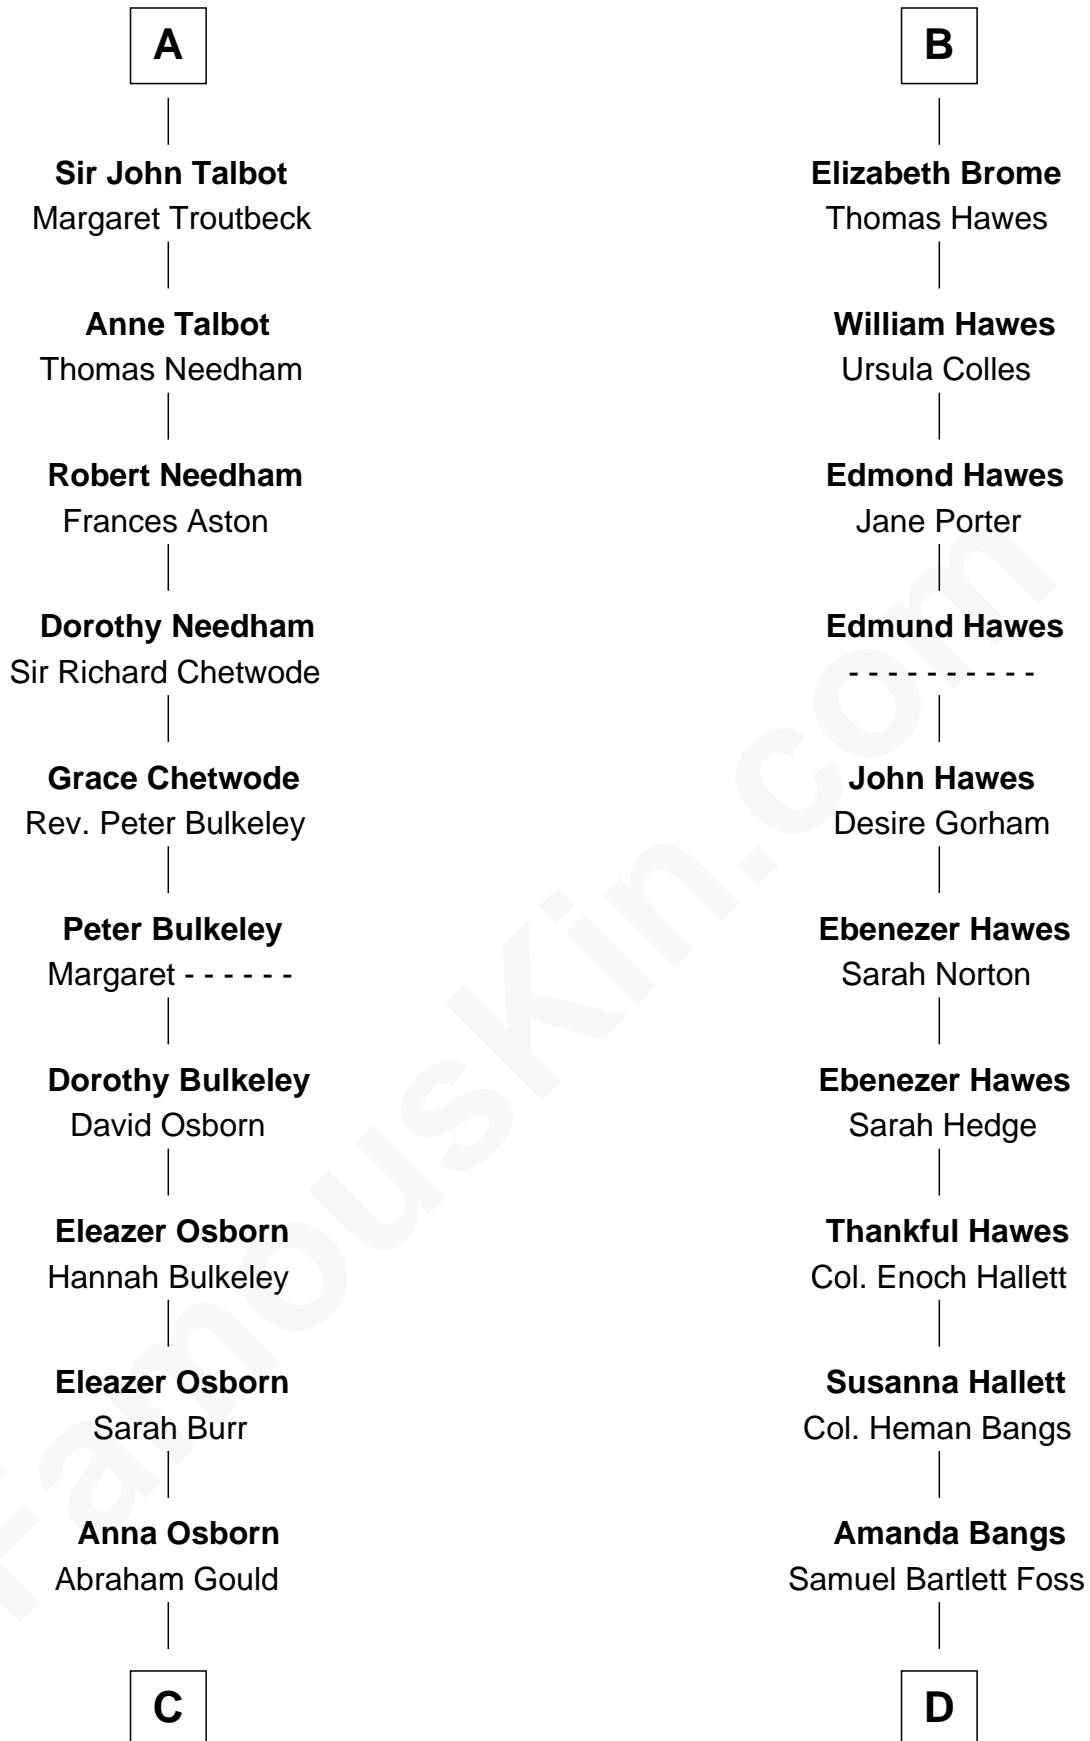

# FamousKin.com Relationship Chart of

**Jay Gould**

*American Railroad "Robber Baron"*

18th cousin of

**Eugene Foss**

*45th Governor of Massachusetts*

**Sir Robert de Ros**

Isabel de Aubeney

**C**

**John Burr Gould**

Mary More

**Jay Gould**

*"Robber Baron"*

**D**

**George Edmund Foss**

Marcia Cordelia Noble

**Eugene Foss**

*45th Governor of Massachusetts*

FamousKin.com