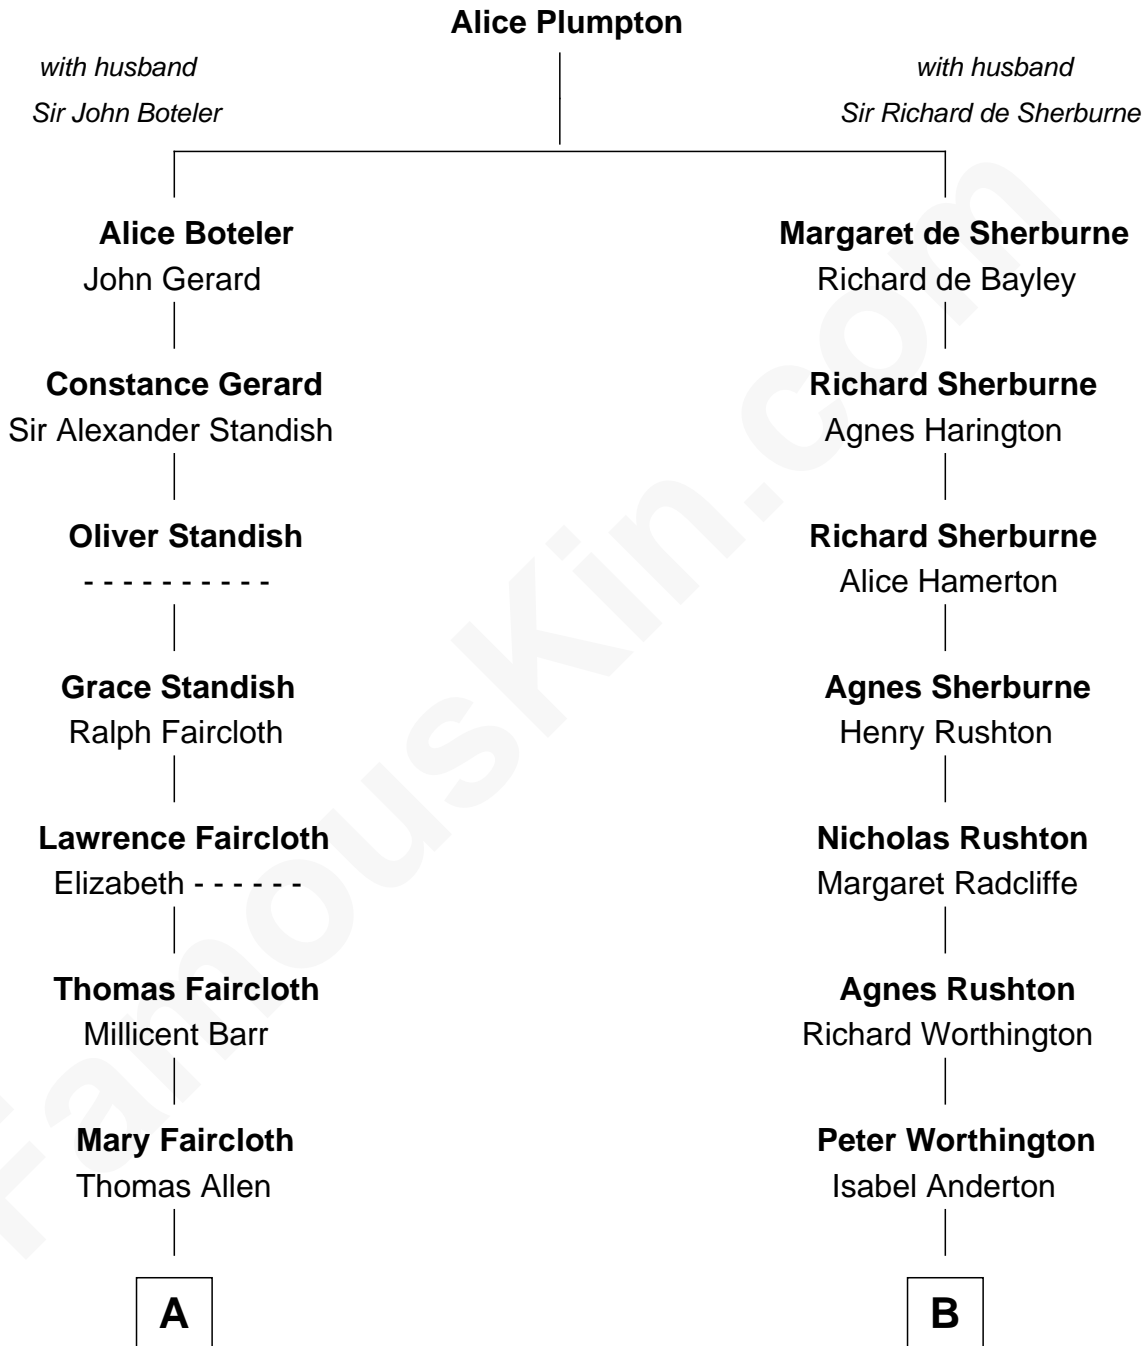

FamousKin.com

Relationship Chart of

Jay Gould

American Railroad "Robber Baron"

15th cousin 4 times removed of

Peter Fonda

TV and Movie Actor

C

Eugene Ford Seymour

Sophie Mildred Bower

Frances Ford Seymour

Henry Jaynes Fonda

Peter Fonda

TV and Movie Actor

FamousKin.com