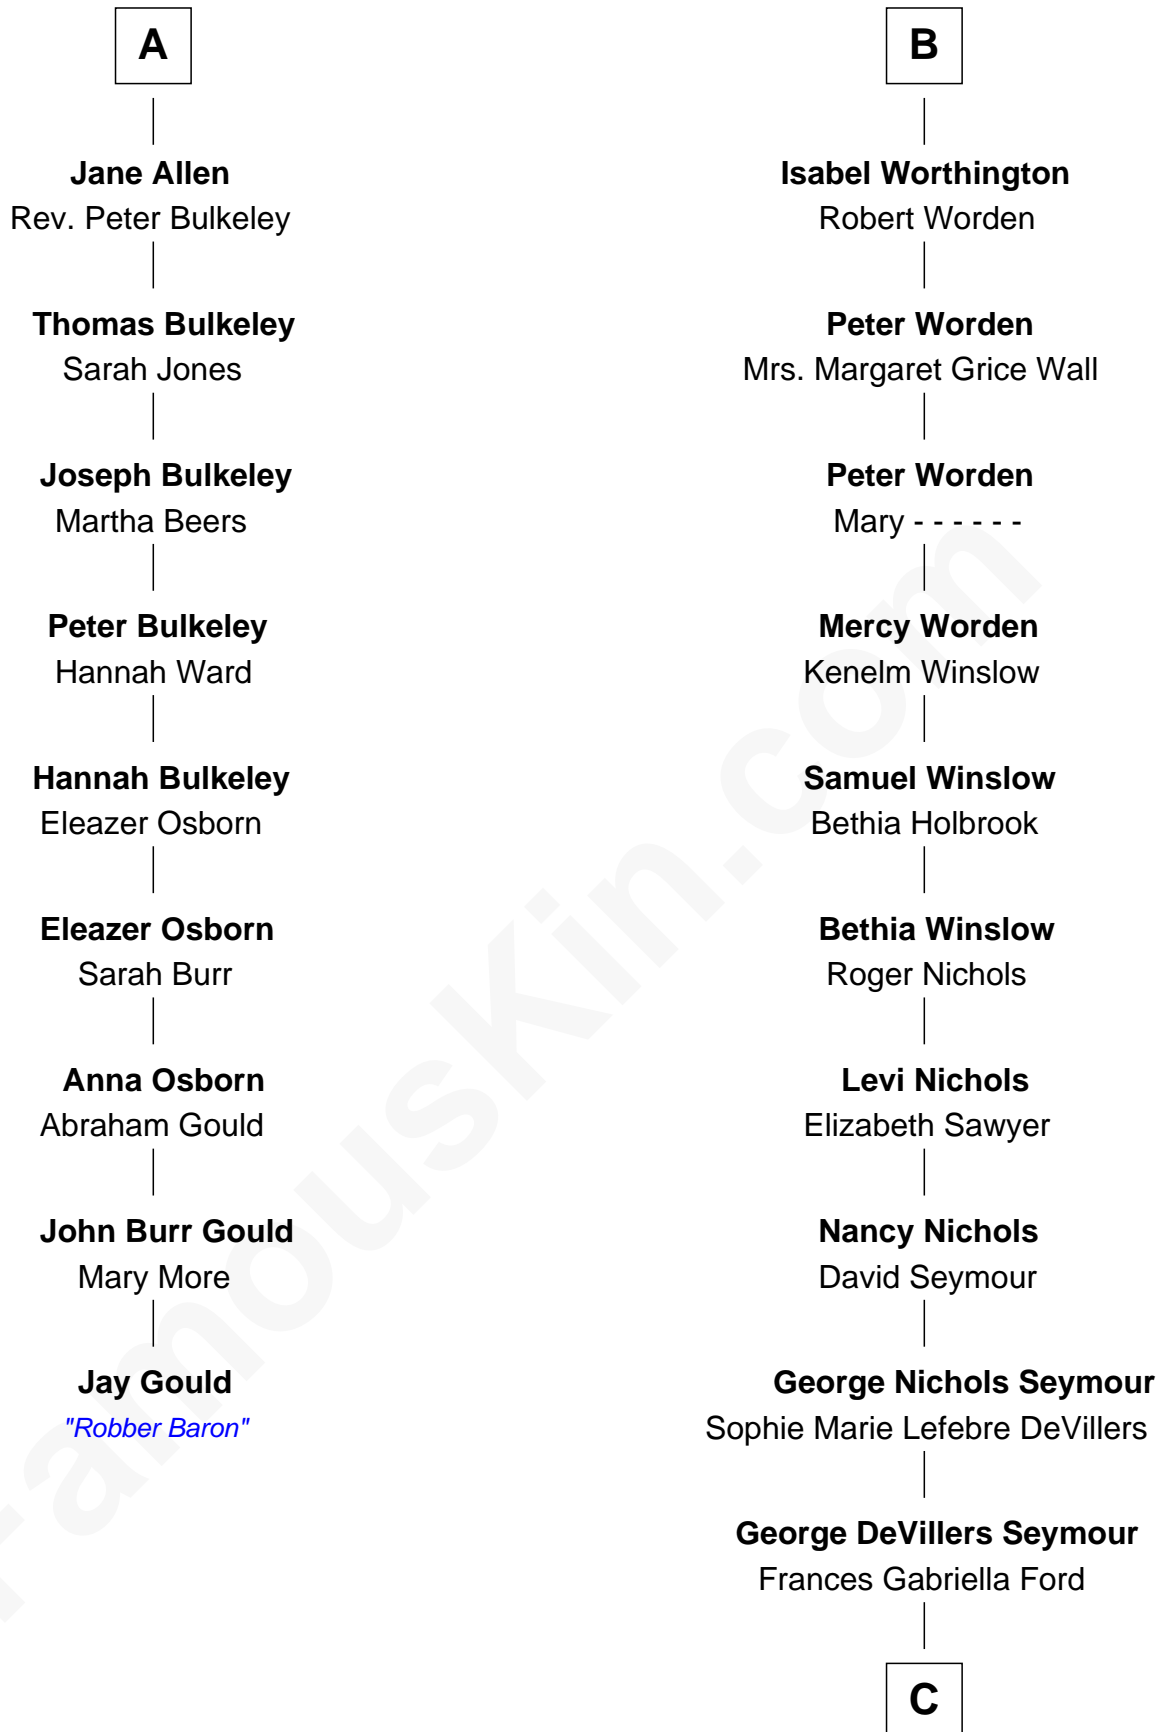

FamousKin.com

Relationship Chart of

Jay Gould

American Railroad "Robber Baron"

15th cousin 4 times removed of

Peter Fonda

TV and Movie Actor

C

Eugene Ford Seymour

Sophie Mildred Bower

Frances Ford Seymour

Henry Jaynes Fonda

Peter Fonda

TV and Movie Actor

FamousKin.com