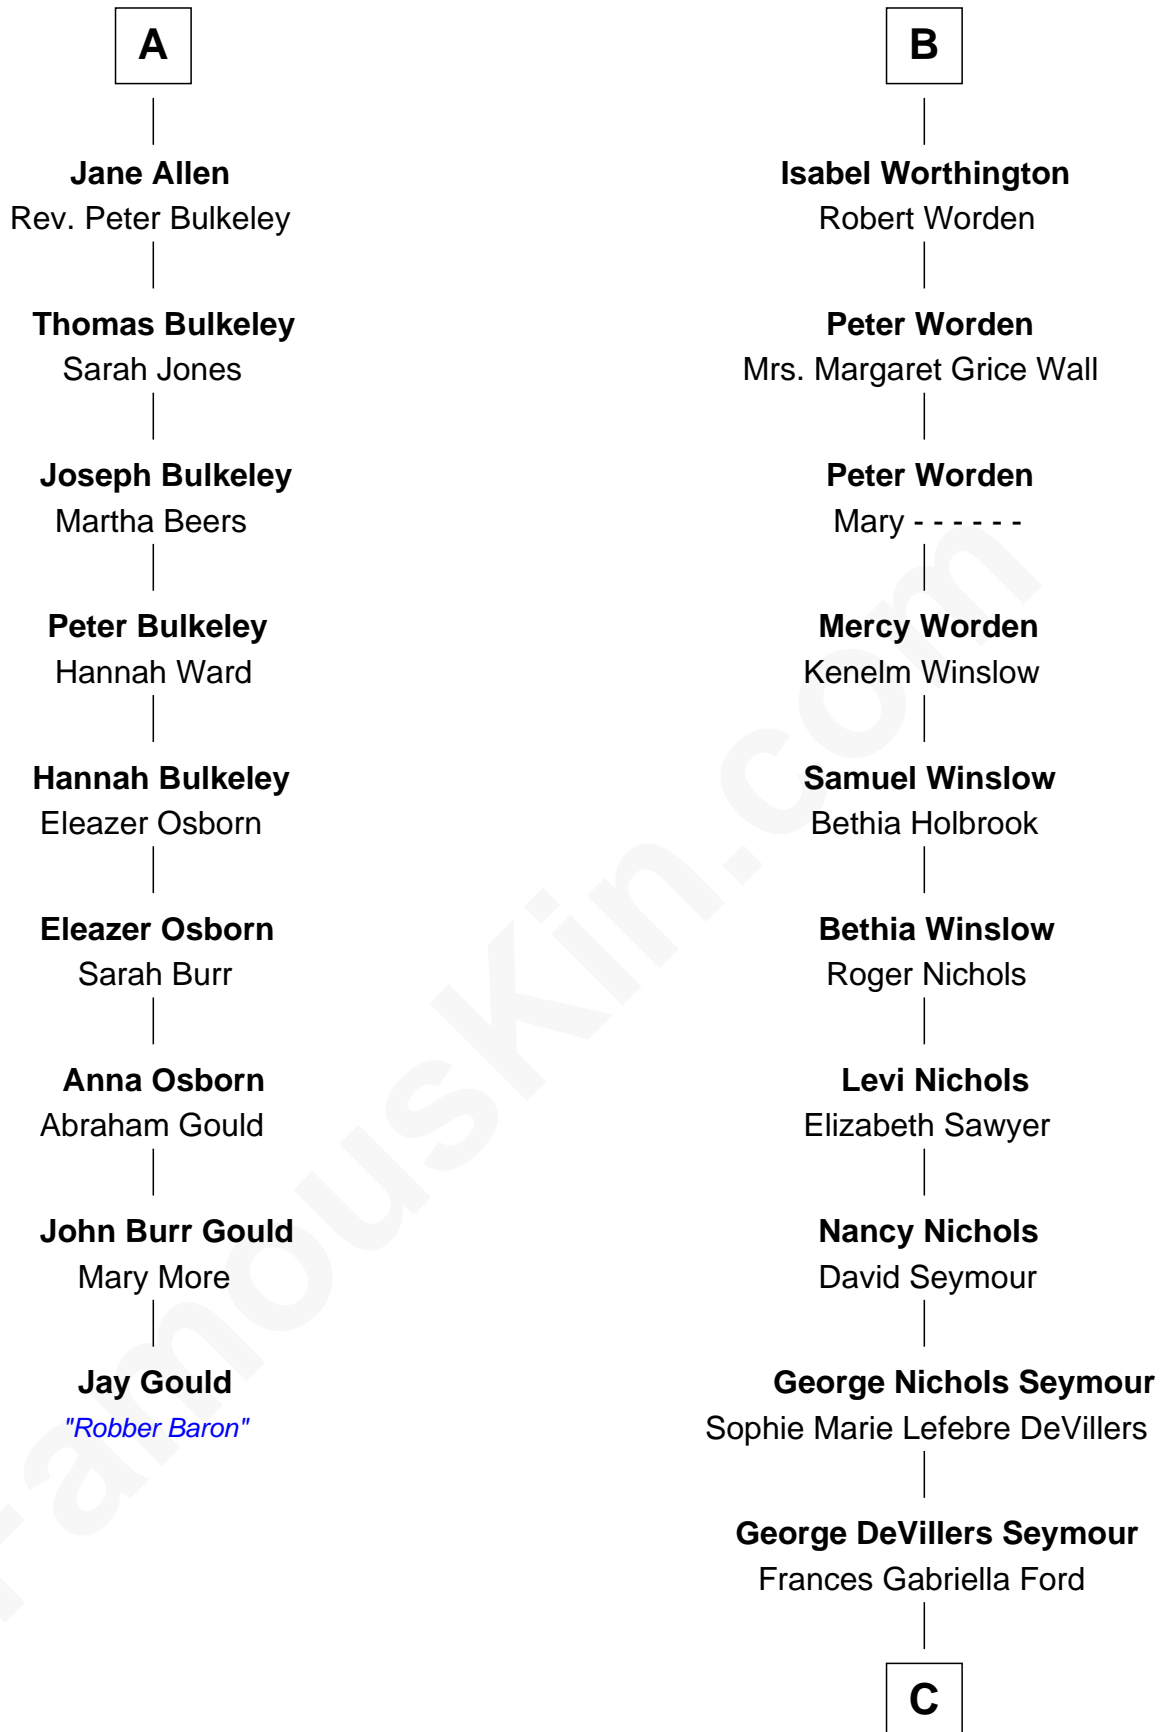

FamousKin.com

Relationship Chart of

Jay Gould

American Railroad "Robber Baron"

15th cousin 5 times removed of

Bridget Fonda
Movie Actress

C

Eugene Ford Seymour

Sophie Mildred Bower

Frances Ford Seymour

Henry Jaynes Fonda

Peter H. Fonda

Susan Jane Brewer

Bridget Fonda

Movie Actress