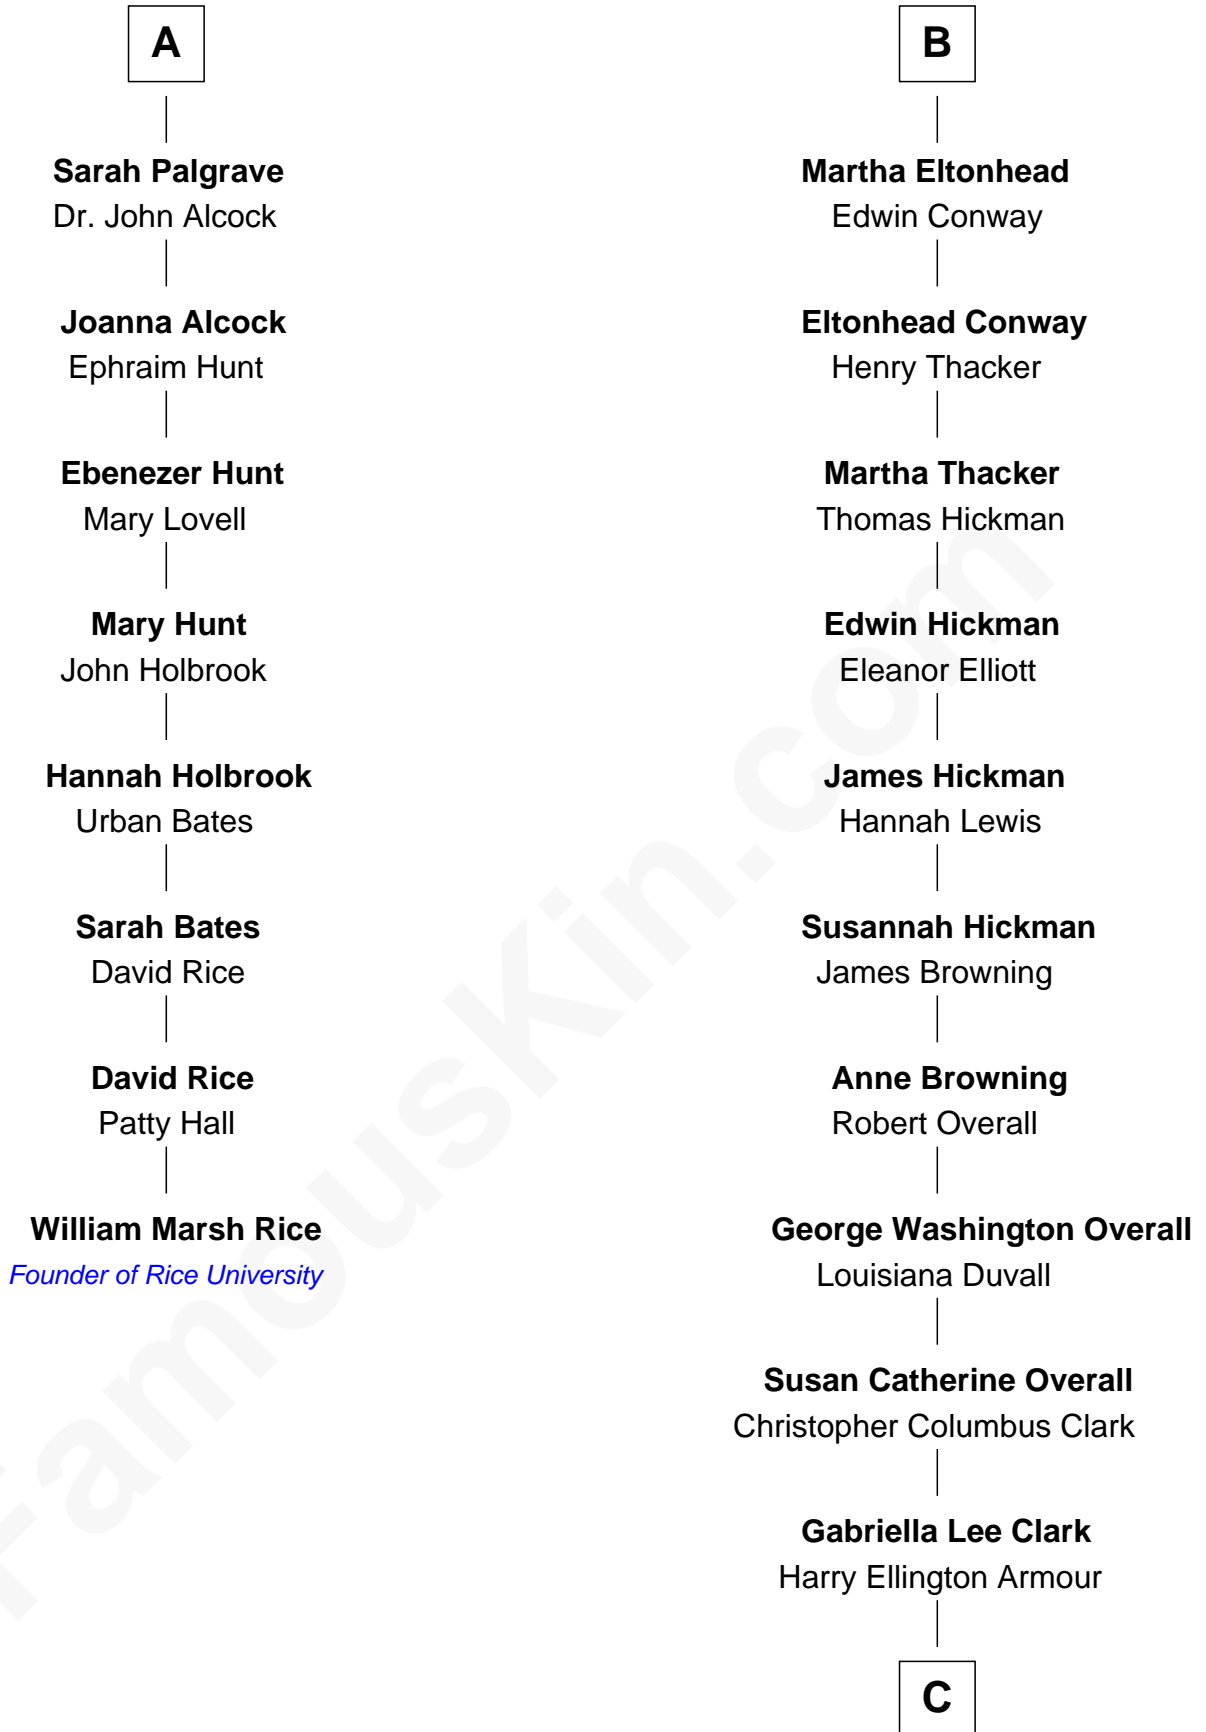

**FamousKin.com**  
**Relationship Chart of**  
**William Marsh Rice**  
*Founder of Rice University*

14th cousin 6 times removed of

**Barack Obama**  
*44th U.S. President*

**Sir Robert Goushill**  
 Elizabeth Fitzalan

**Elizabeth Goushill**  
 Sir Robert Wingfield

**Joan Goushill**  
 Sir Thomas Stanley

**Elizabeth Wingfield**  
 Sir William Brandon

**Katherine Stanley**  
 Sir John Savage

**Eleanor Brandon**  
 John Glemham

**Dulcia Savage**  
 Sir Henry Bold

**Anne Glemham**  
 Henry Palgrave

**Maud Bold**  
 Thomas Gerard

**Thomas Palgrave**  
 Alice Gunton

**Jennet Gerard**  
 Richard Eltonhead

**Rev. Edward Palgrave**  
 -----

**William Eltonhead**  
 Anne Bowers

**Dr. Richard Palgrave**  
 Anna -----

**Richard Eltonhead**  
 Anne Sutton

**A**

**B**

**C**

**Ruth Lucille Armour**

Ralph Waldo Emerson Dunham