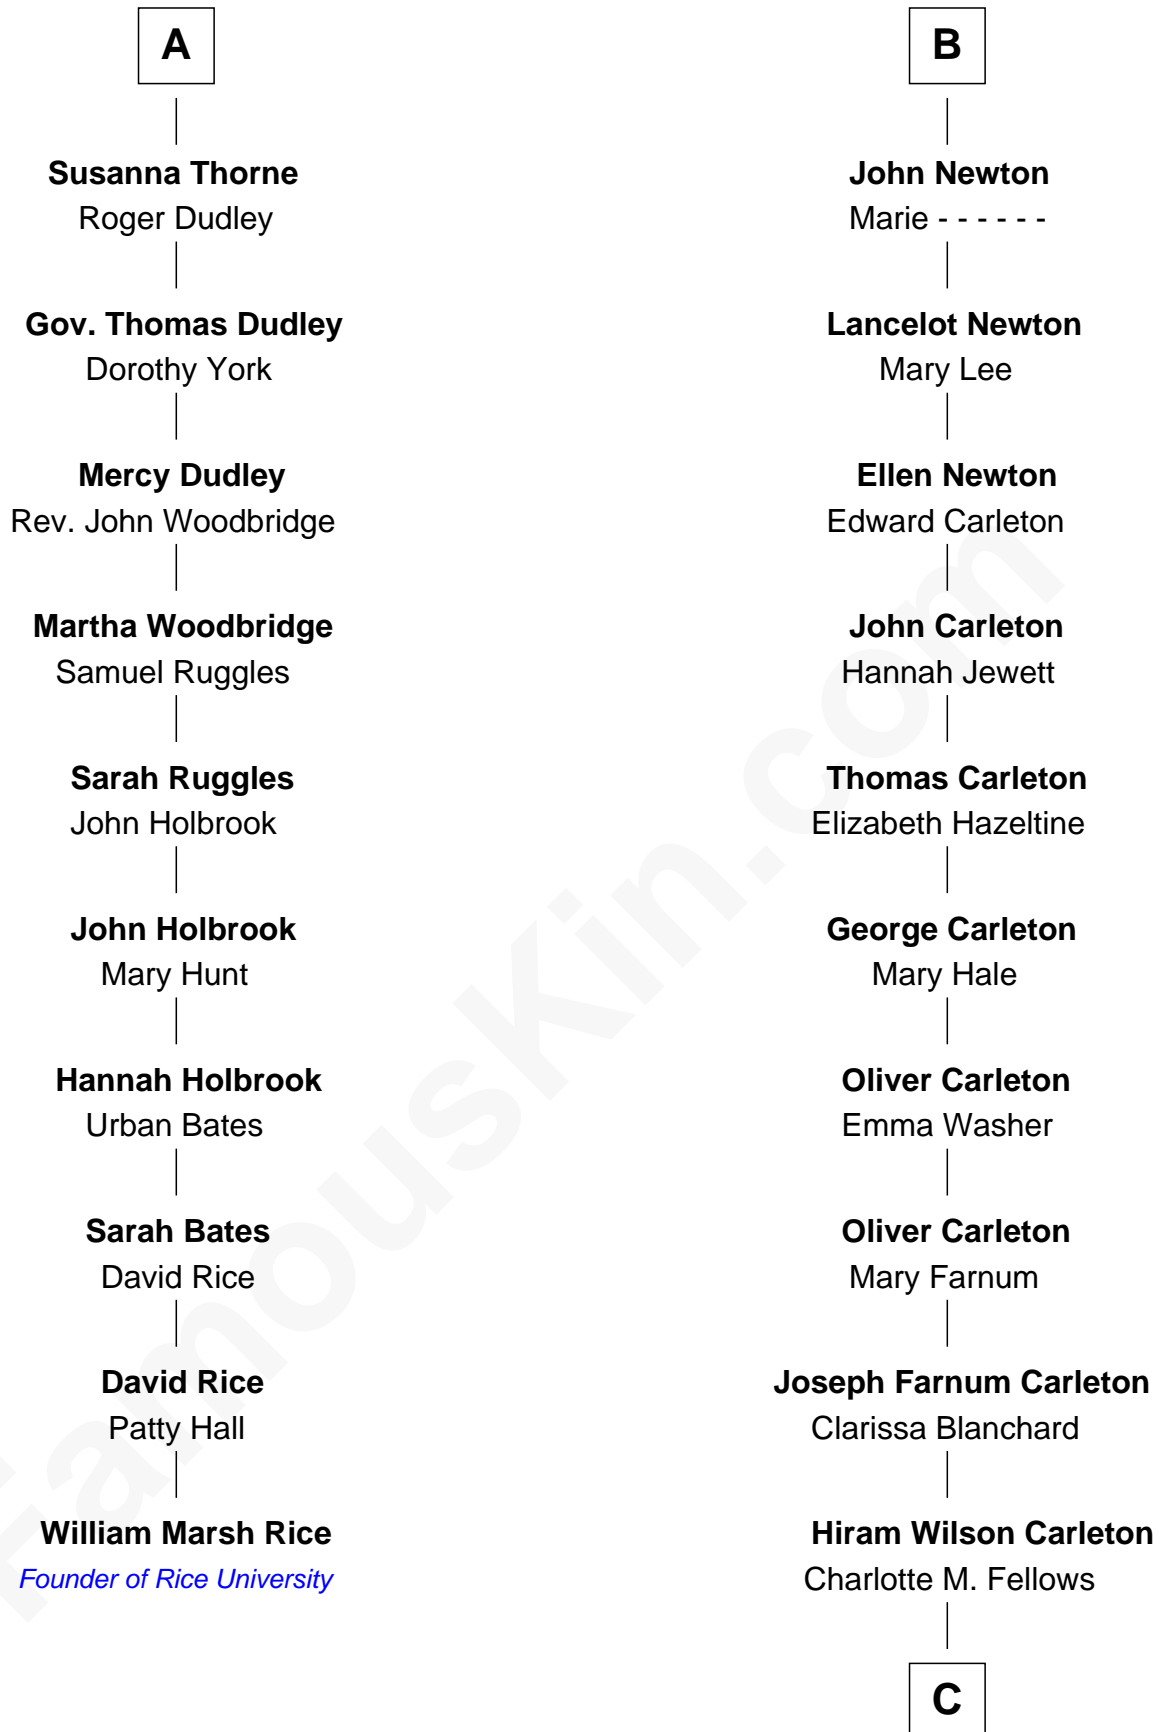

FamousKin.com
Relationship Chart of
William Marsh Rice
Founder of Rice University

16th cousin 4 times removed of

Mickey Rourke
Movie Actor

Sir John Grey
 Avice Marmion

C

Joseph Clinton Carleton

Maud Alice Fitts

Hazel May Carleton

Leonard Ernest Cameron

Annette Elizabeth Cameron

Philip Andrew Rourke

Mickey Rourke

Movie Actor