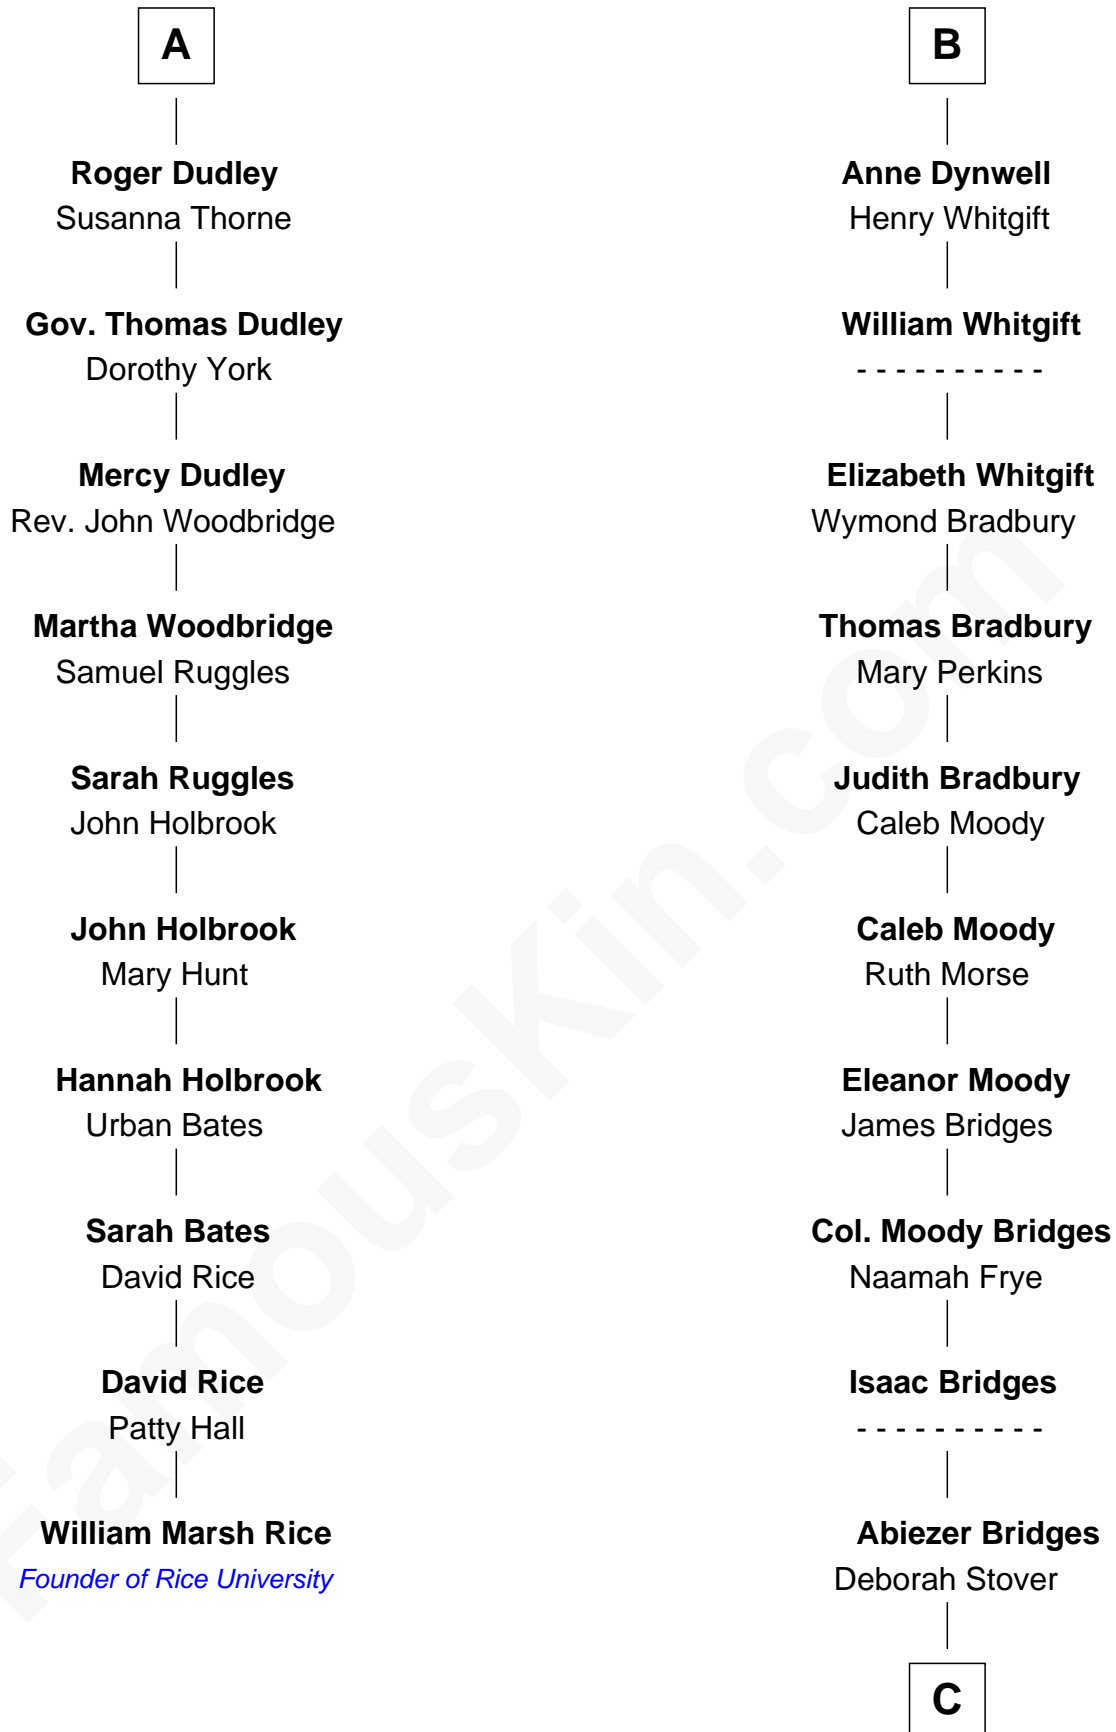

FamousKin.com
Relationship Chart of
William Marsh Rice
Founder of Rice University

16th cousin 4 times removed of

Owen Brewster
54th Governor of Maine

FamousKin.com