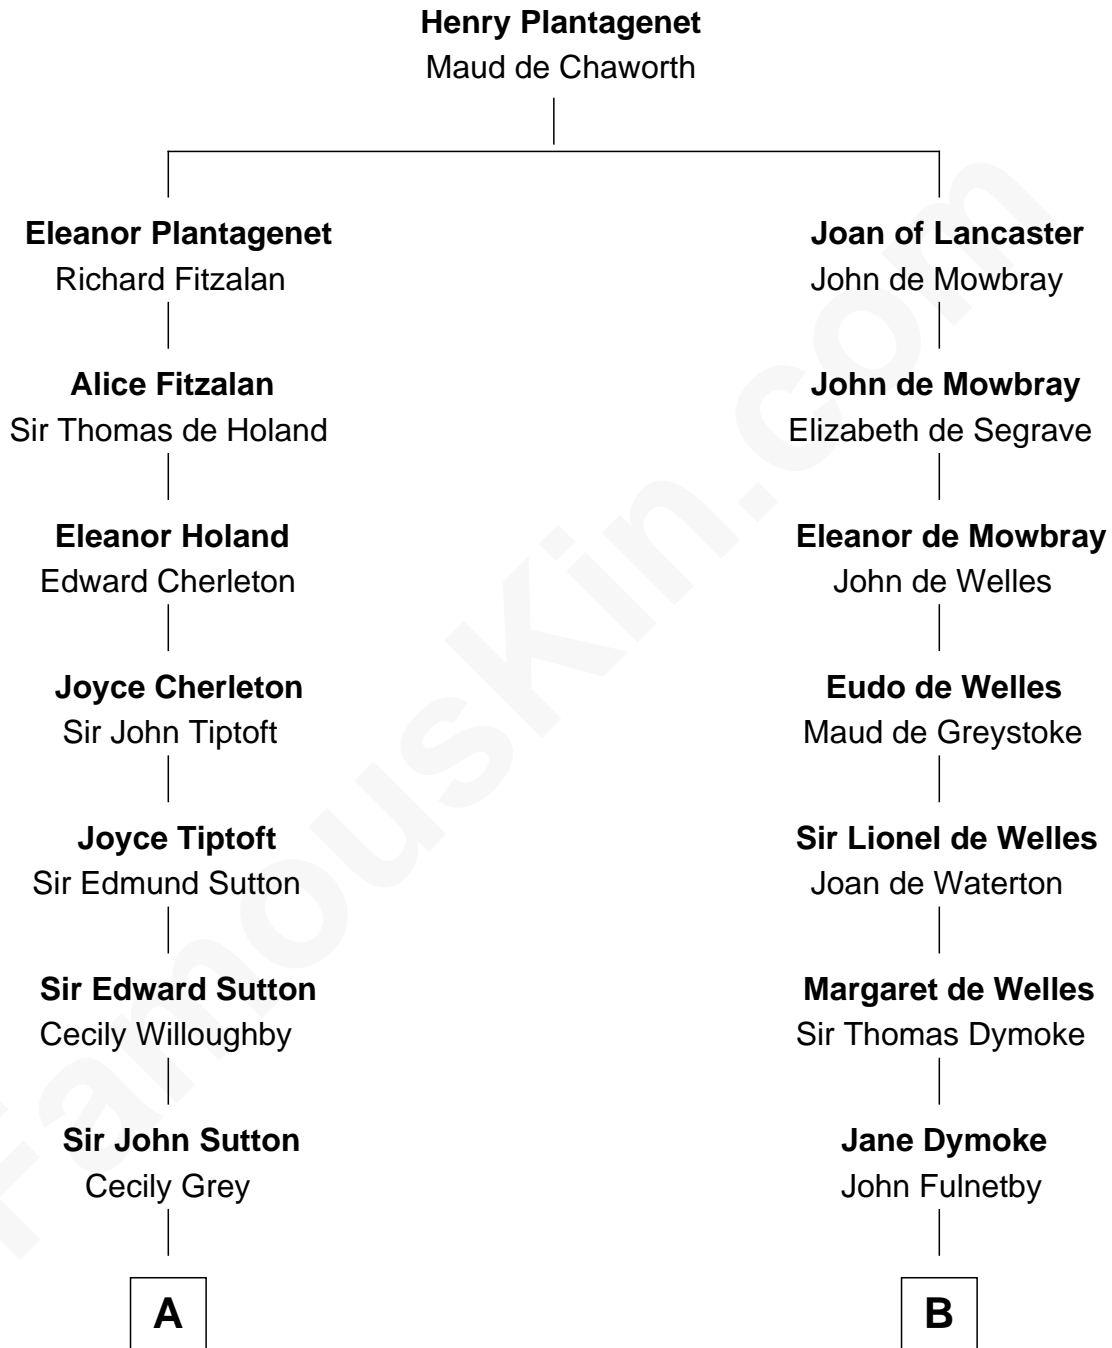

**FamousKin.com**  
**Relationship Chart of**  
**William Marsh Rice**  
*Founder of Rice University*

17th cousin 4 times removed of

**Owen Brewster**  
*54th Governor of Maine*

**C**

**Abiezer Bridges**

Deborah Stover

**Rev. Otis Bridges**

Margaret Owen

**Owen W. Bridges**

Lydia A. -----

**Carrie S. Bridges**

William Edmund Brewster

**Owen Brewster**

*54th Governor of Maine*