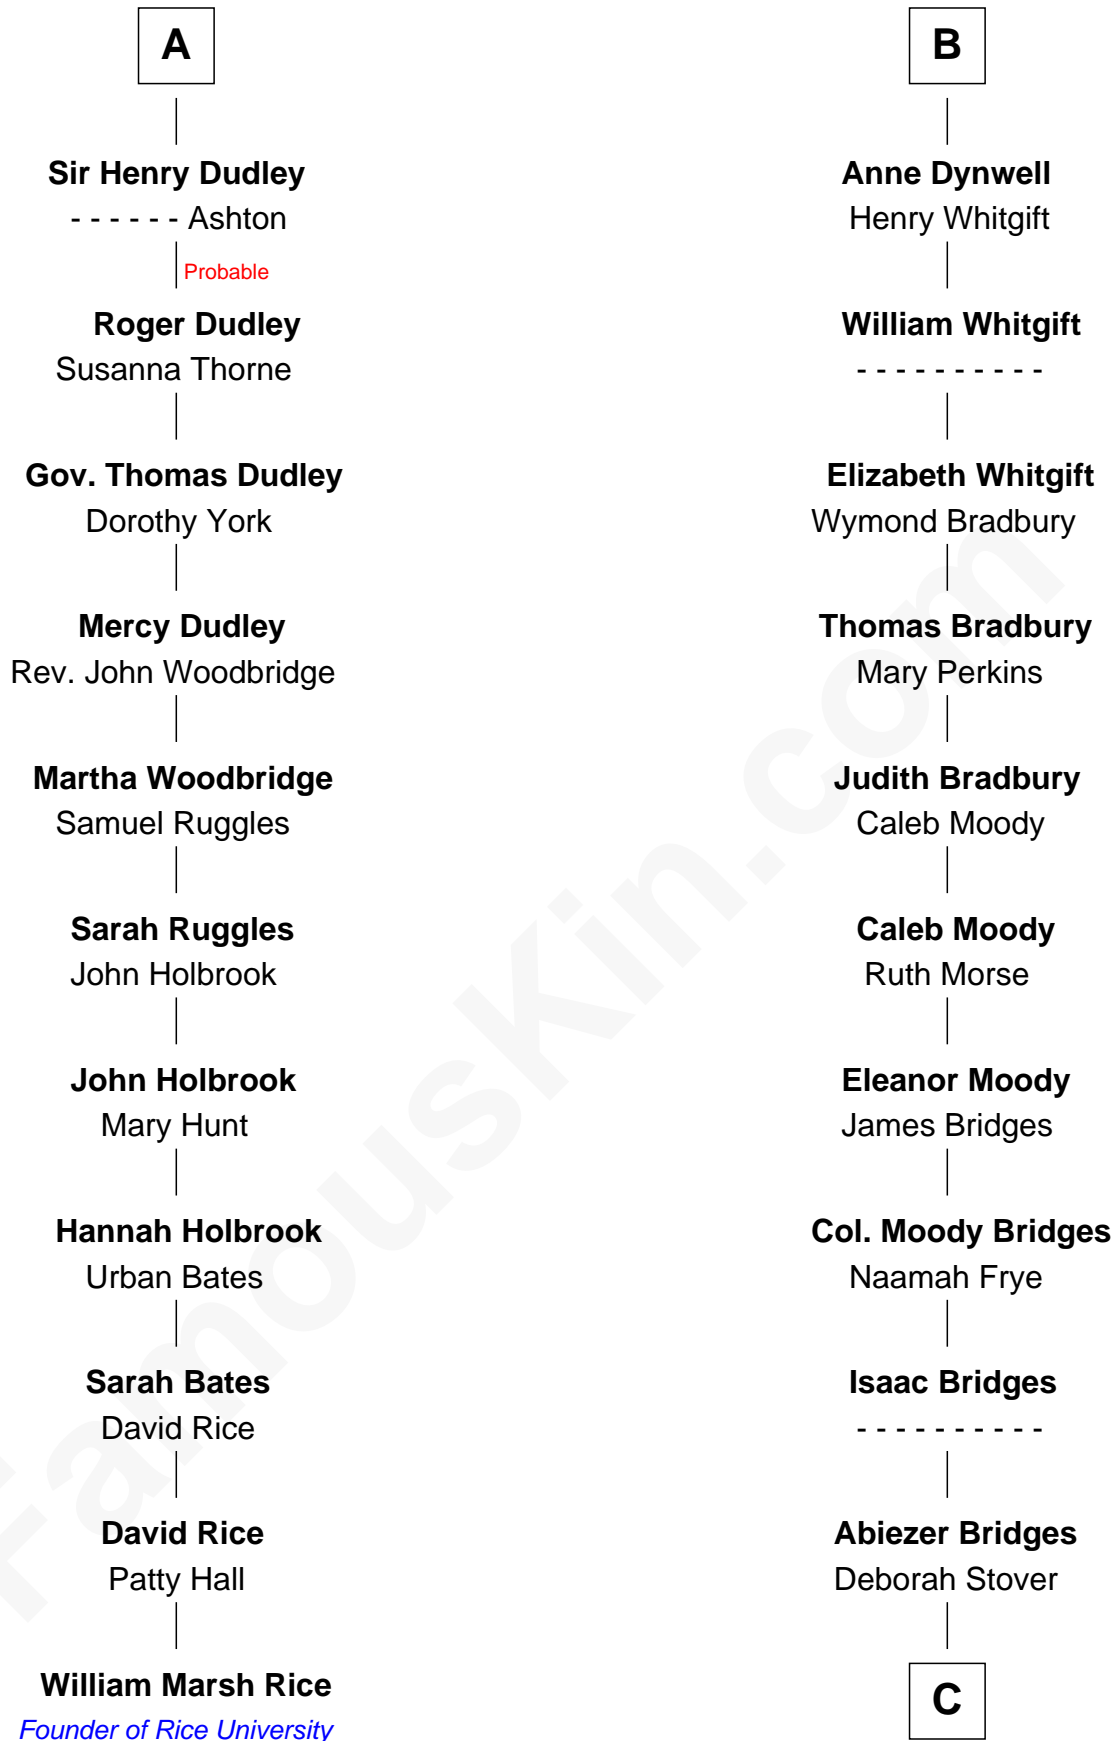

FamousKin.com
Relationship Chart of
William Marsh Rice
Founder of Rice University

17th cousin 3 times removed of

Owen Brewster
54th Governor of Maine

C

Rev. Otis Bridges

Margaret Owen

Owen W. Bridges

Lydia A. - - - - -

Carrie S. Bridges

William Edmund Brewster

Owen Brewster

54th Governor of Maine

FamousKin.com