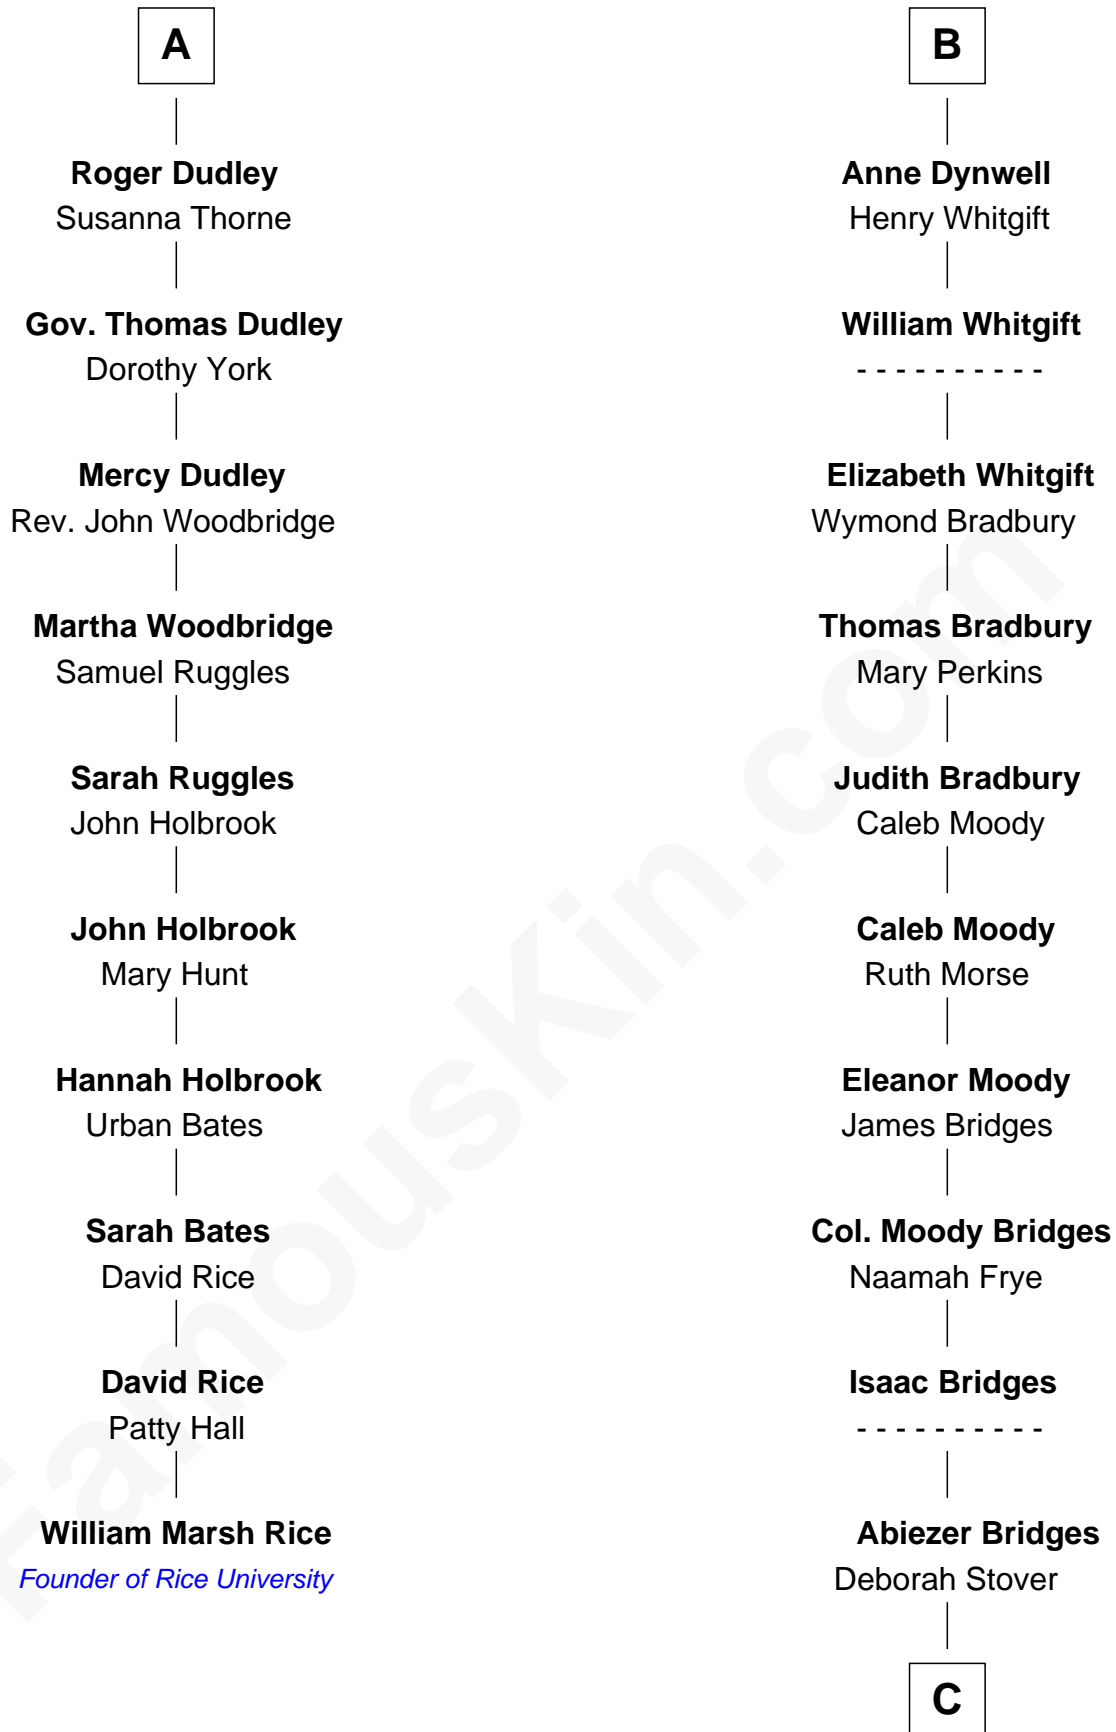

FamousKin.com
Relationship Chart of
William Marsh Rice
Founder of Rice University

16th cousin 4 times removed of

Owen Brewster
54th Governor of Maine

Sir Henry de Percy
 Idoine de Clifford

FamousKin.com