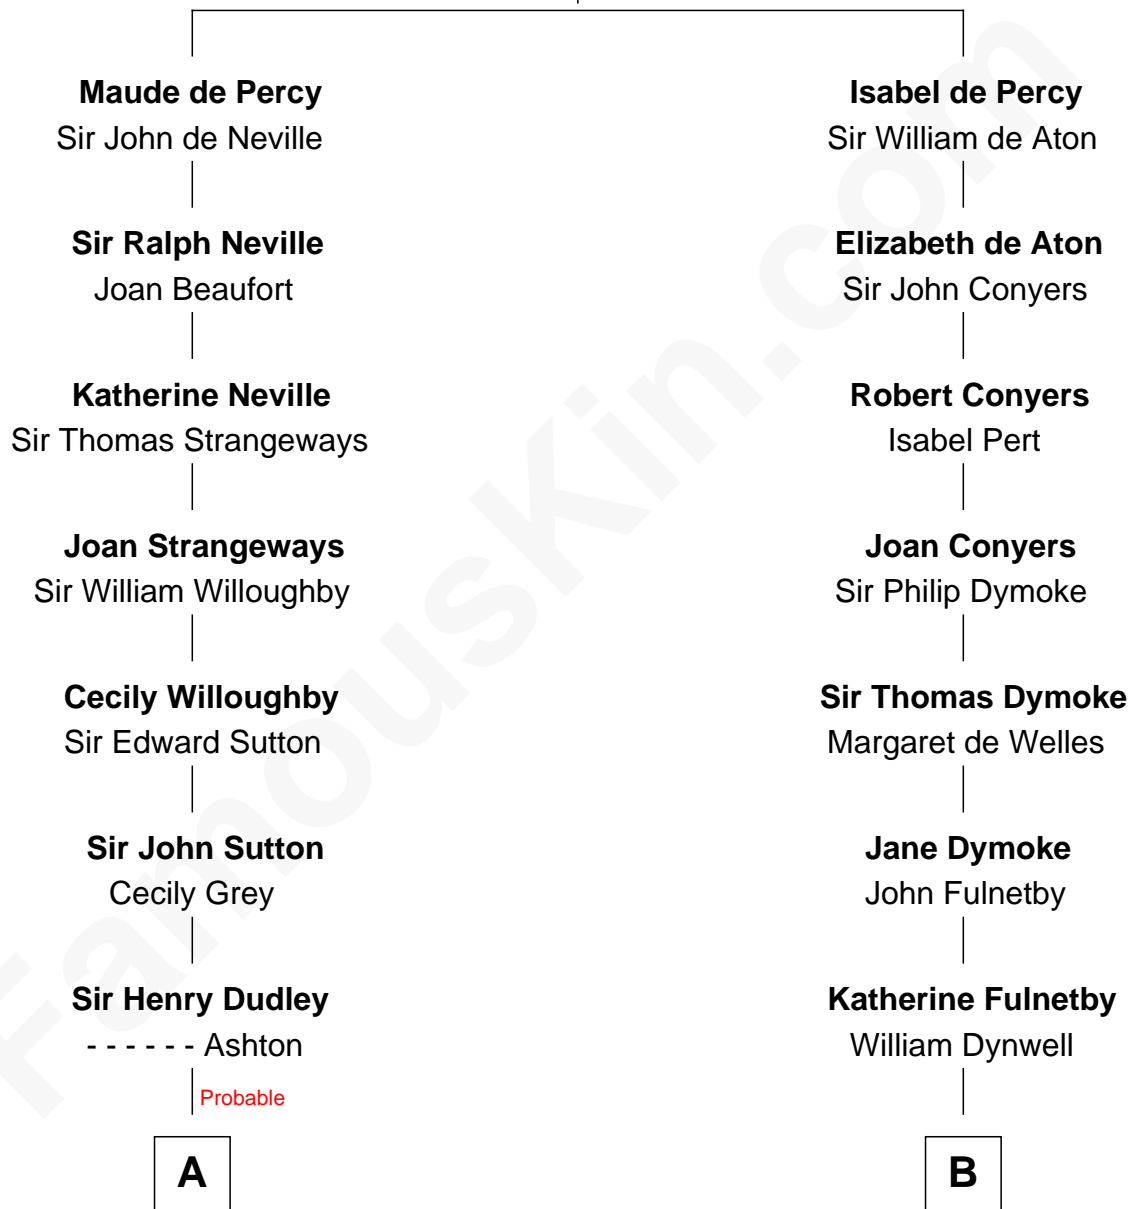

FamousKin.com
Relationship Chart of
William Marsh Rice
Founder of Rice University

16th cousin 4 times removed of

Owen Brewster
54th Governor of Maine

Sir Henry de Percy
 Idoine de Clifford

FamousKin.com