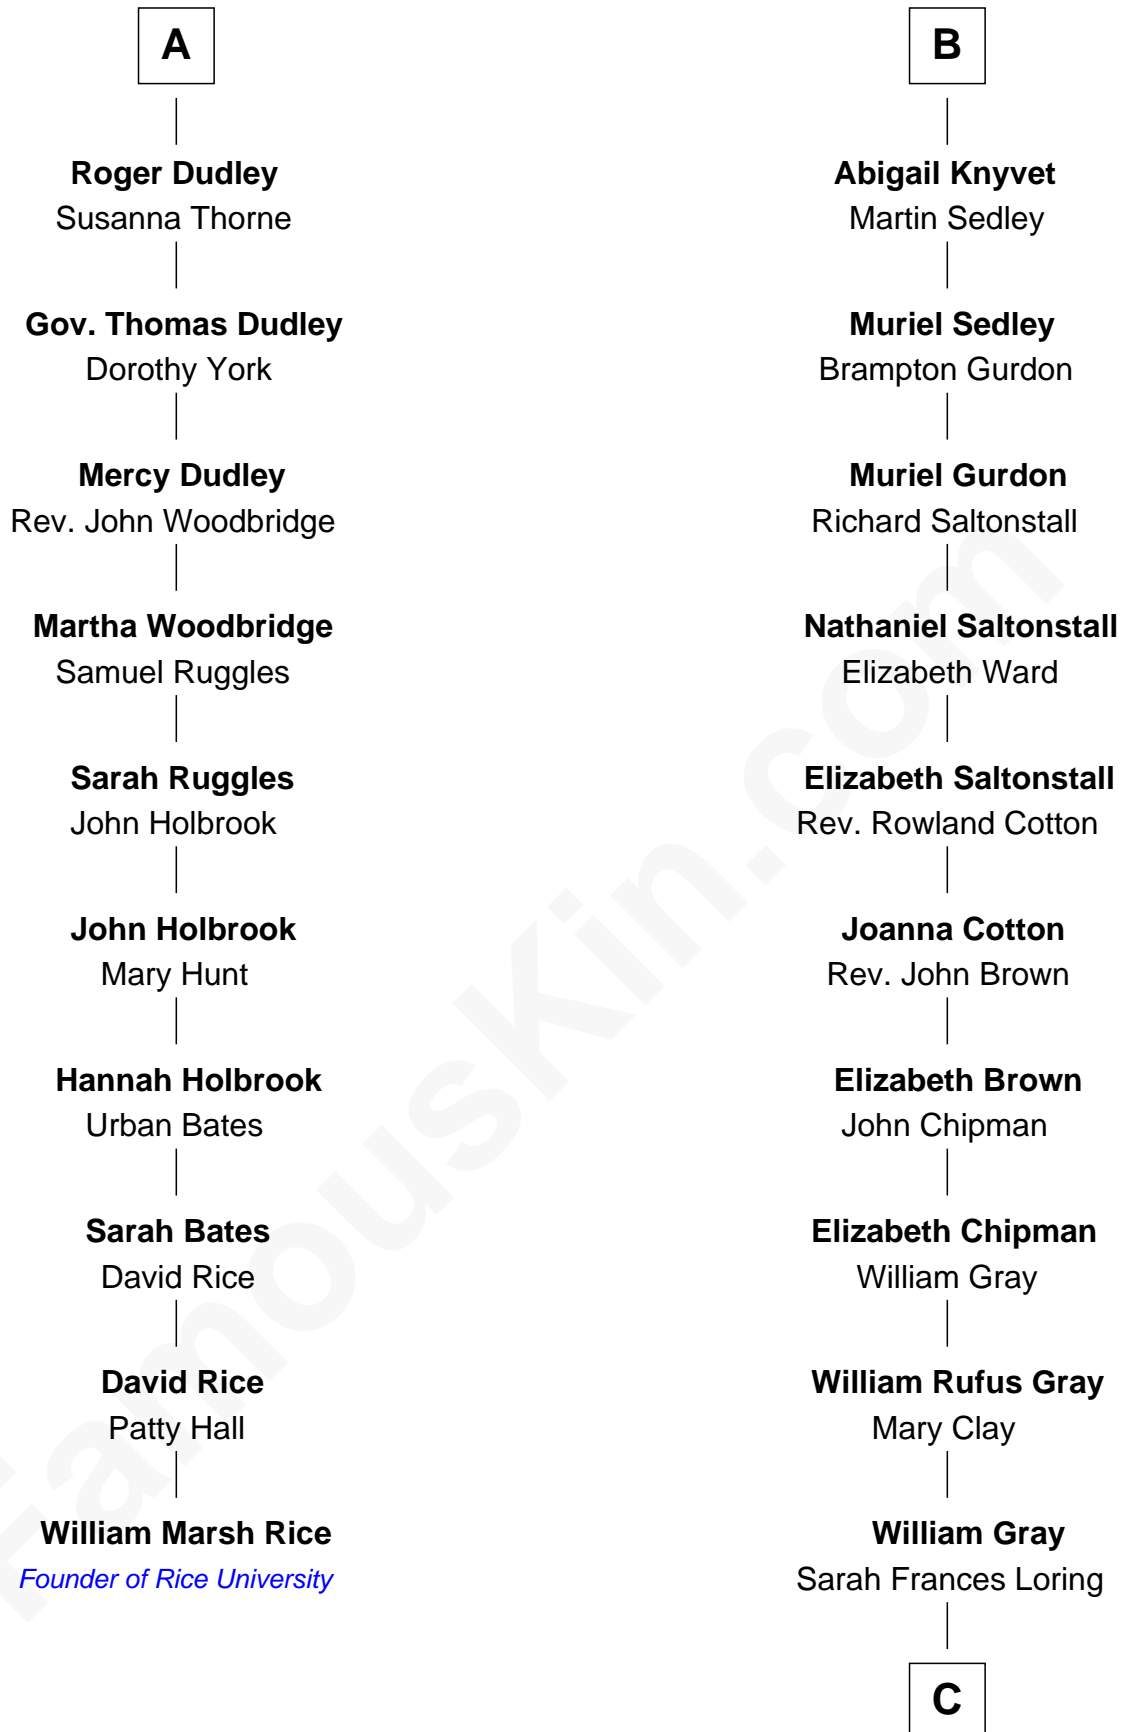

FamousKin.com

Relationship Chart of

William Marsh Rice

Founder of Rice University

16th cousin 4 times removed of

Story Musgrave
NASA Astronaut

C

Edward Gray
Elizabeth Gray Story

Marguerite Gray
John Butler Swann

Marguerite Swann
Percy Musgrave

Story Musgrave
NASA Astronaut

FamousKin.com