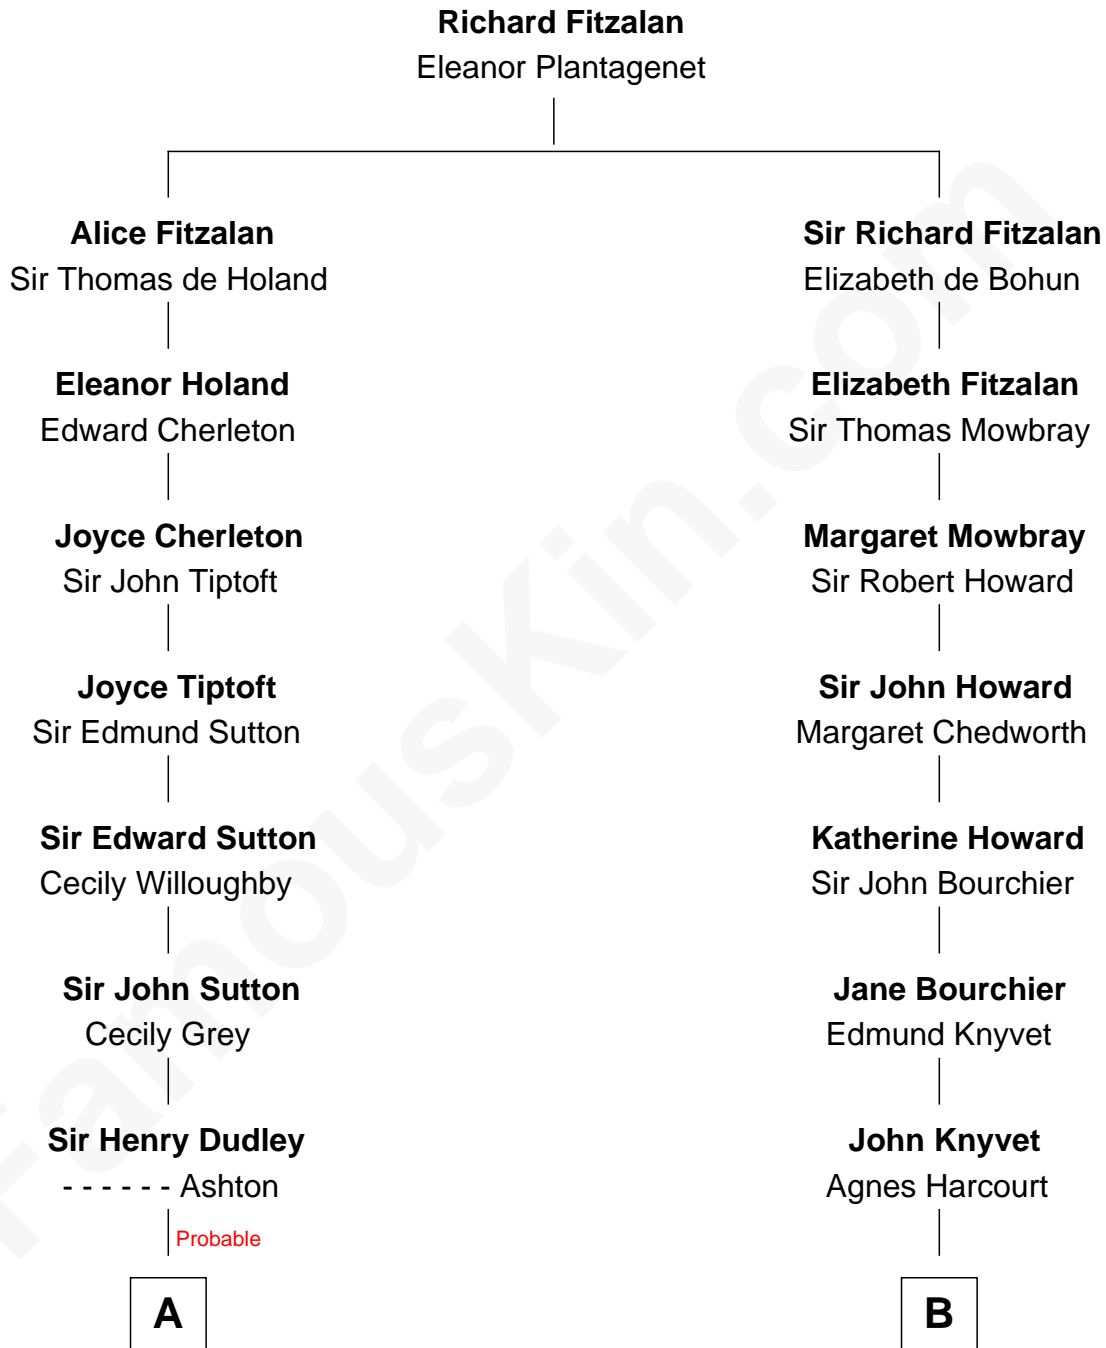

FamousKin.com

Relationship Chart of

William Marsh Rice

Founder of Rice University

16th cousin 4 times removed of

Story Musgrave
NASA Astronaut

C

Edward Gray
Elizabeth Gray Story

Marguerite Gray
John Butler Swann

Marguerite Swann
Percy Musgrave

Story Musgrave
NASA Astronaut

FamousKin.com