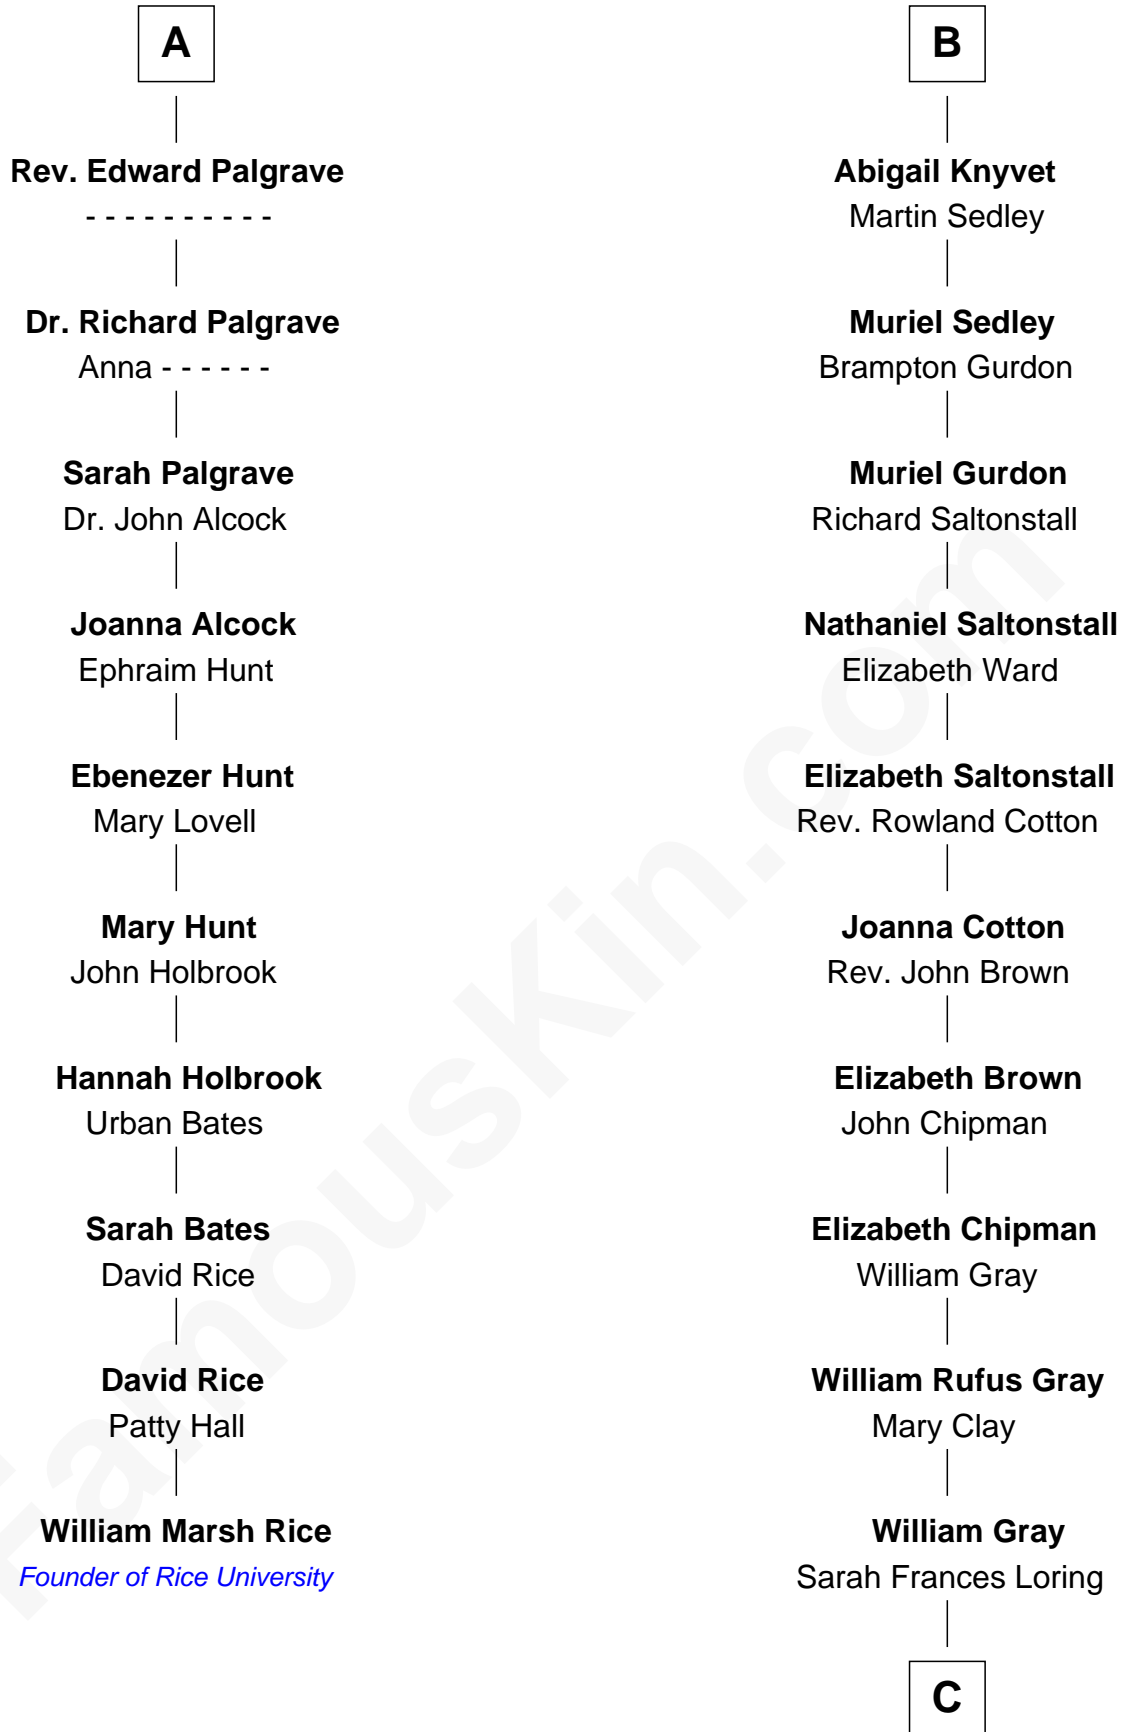

FamousKin.com Relationship Chart of

William Marsh Rice
Founder of Rice University

16th cousin 4 times removed of

Story Musgrave
NASA Astronaut

C

Edward Gray

Elizabeth Gray Story

Marguerite Gray

John Butler Swann

Marguerite Swann

Percy Musgrave

Story Musgrave

NASA Astronaut

FamousKin.com