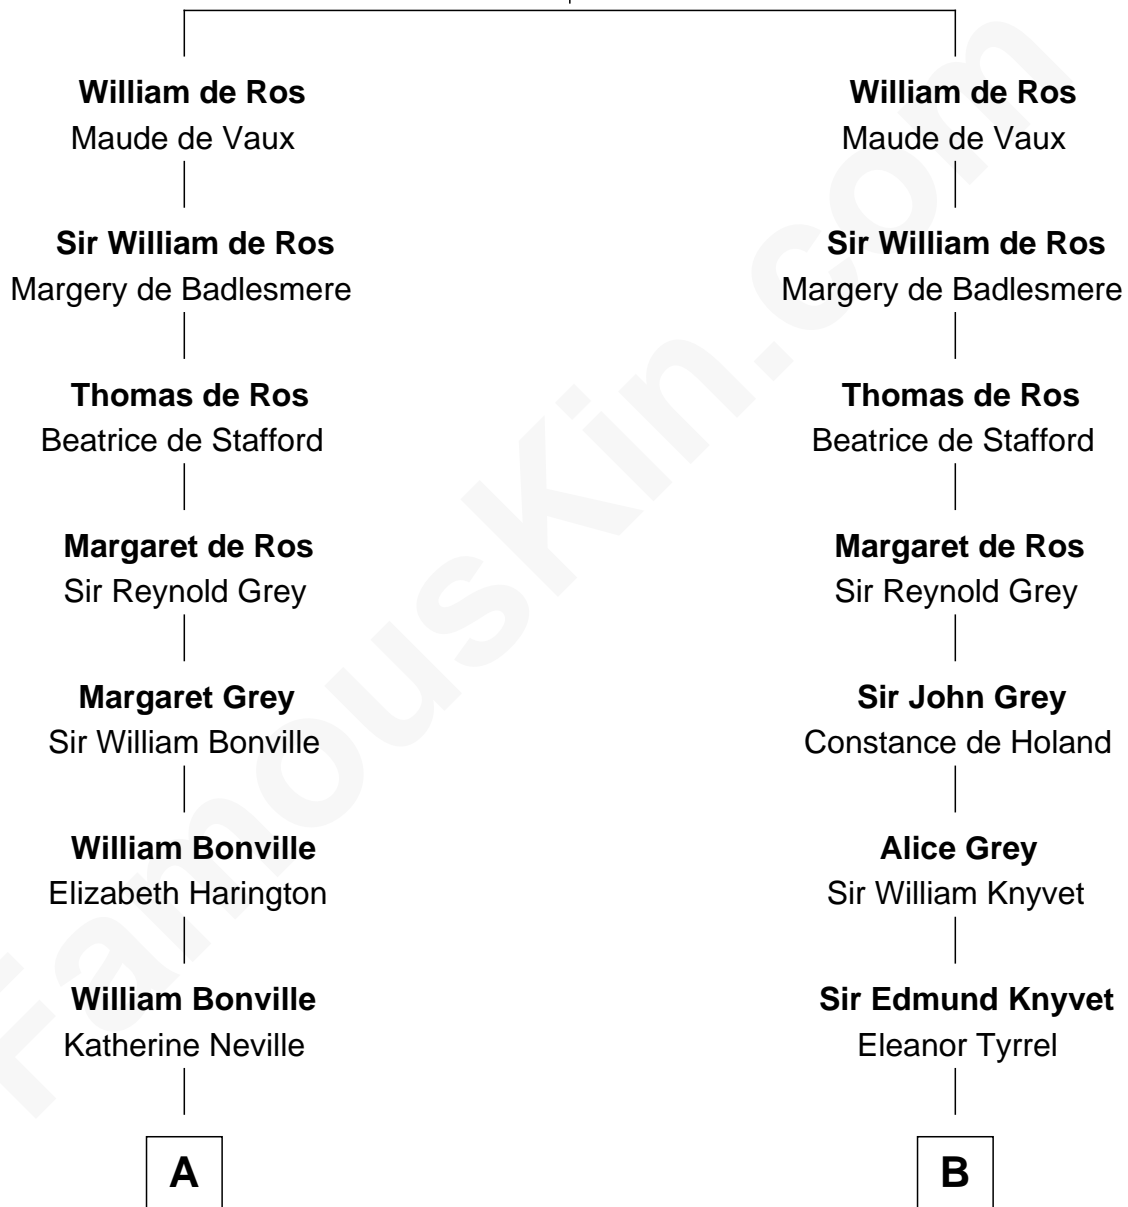

FamousKin.com Relationship Chart of

William Marsh Rice

Founder of Rice University

18th cousin 1 time removed of

Horace Gray

U.S. Supreme Court Justice

Sir Robert de Ros

Isabel de Aubeney

C

Sarah Bates

David Rice

David Rice

Patty Hall

William Marsh Rice

Founder of Rice University

D

Horace Gray

Harriet Upham

Horace Gray

U.S. Supreme Court Justice

FamousKin.com