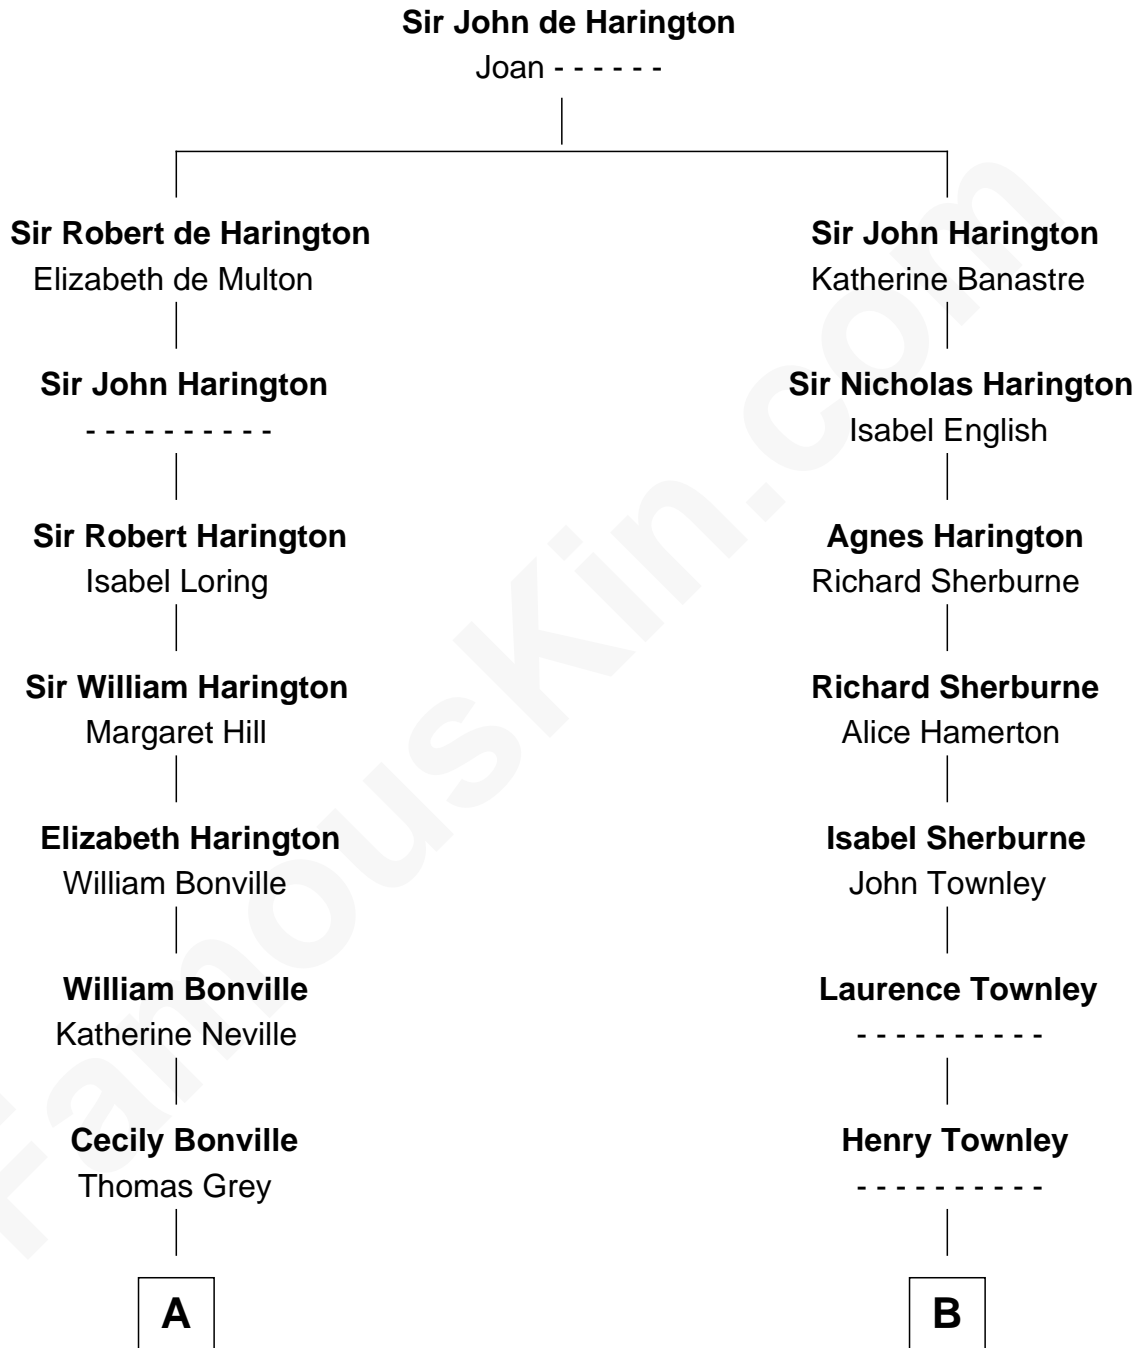

FamousKin.com Relationship Chart of

William Marsh Rice

Founder of Rice University

18th cousin 2 times removed of

General George S. Patton

U.S. Army - World War II

C

David Rice

Patty Hall

William Marsh Rice

Founder of Rice University

D

Margaret French Williams

John Mercer Patton

George Smith Patton

Susan Thornton Glassell