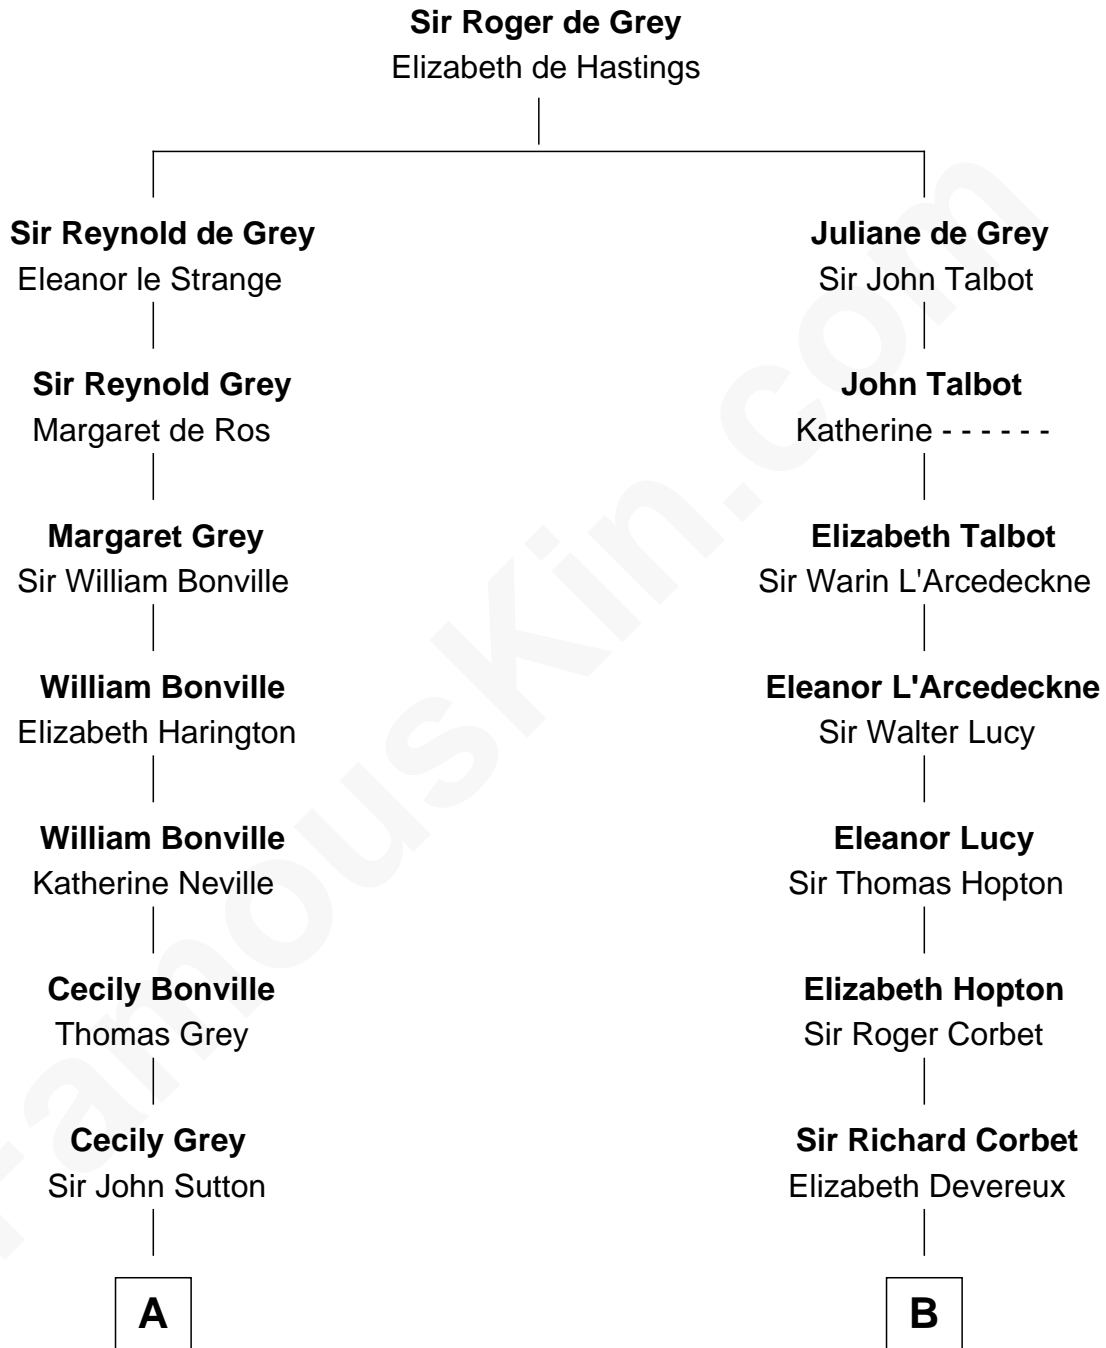

FamousKin.com
Relationship Chart of
William Marsh Rice
Founder of Rice University

17th cousin 4 times removed of

Lizzie Borden
Accused Murderess

C

—
Susanna Tripp

John Vinnicum

—
Sarah L. Vinnicum

Joseph Morse

—
Anthony Morse

Rhoda Morrison

—
Sarah Anthony Morse

Andrew Jackson Borden

—
Lizzie Borden

Accused Murderess

FamousKin.com