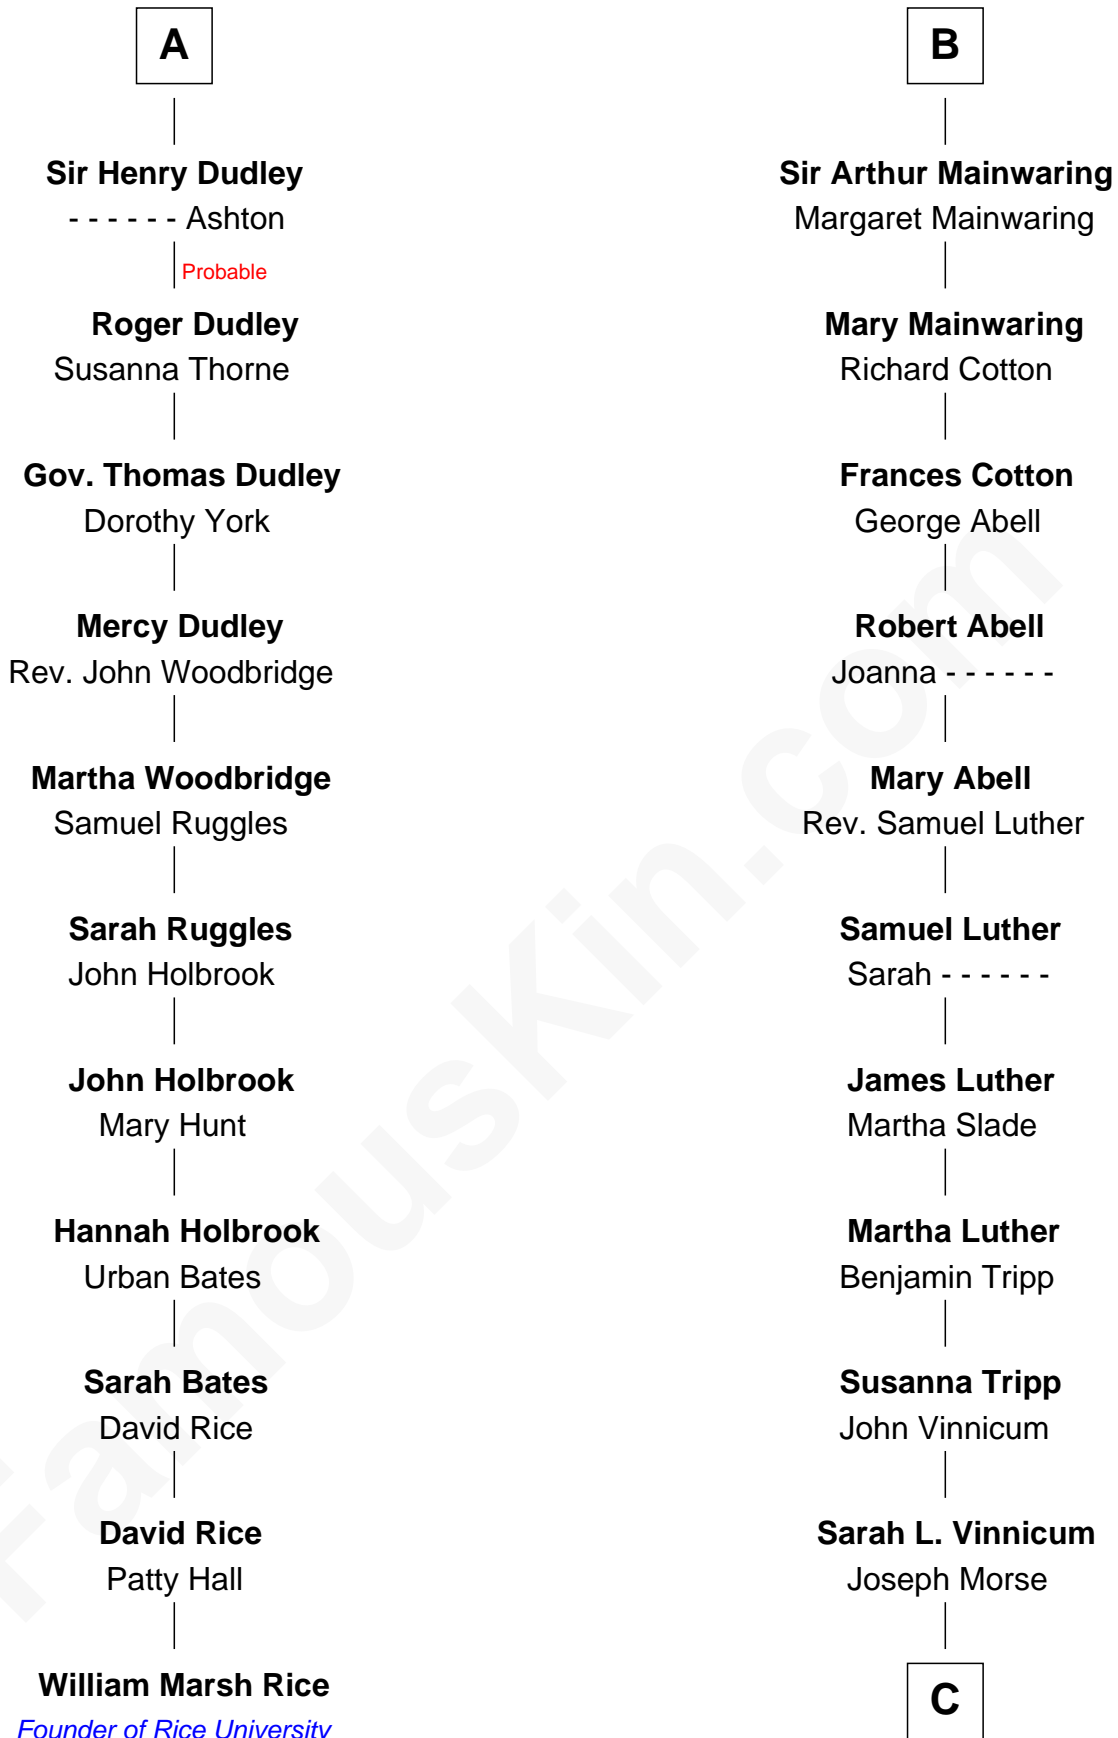

FamousKin.com Relationship Chart of

William Marsh Rice

Founder of Rice University

17th cousin 2 times removed of

Lizzie Borden

Accused Murderess

Sir William de Ros
Margery de Badlesmere

Thomas de Ros
Beatrice de Stafford

Margaret de Ros
Sir Reynold Grey

Margaret Grey
Sir William Bonville

William Bonville
Elizabeth Harington

William Bonville
Katherine Neville

Cecily Bonville
Thomas Grey

Cecily Grey
Sir John Sutton

A

Maud de Roos
John de Welles

Anne de Welles
James Butler

James Butler
Joan Beauchamp

Elizabeth Butler
John Talbot

Ann Talbot
Sir Henry Vernon

Elizabeth Vernon
Sir Robert Corbet

Dorothy Corbet
Sir Richard Mainwaring

B

C

Anthony Morse
Rhoda Morrison

Sarah Anthony Morse
Andrew Jackson Borden

Lizzie Borden
Accused Murderess

FamousKin.com