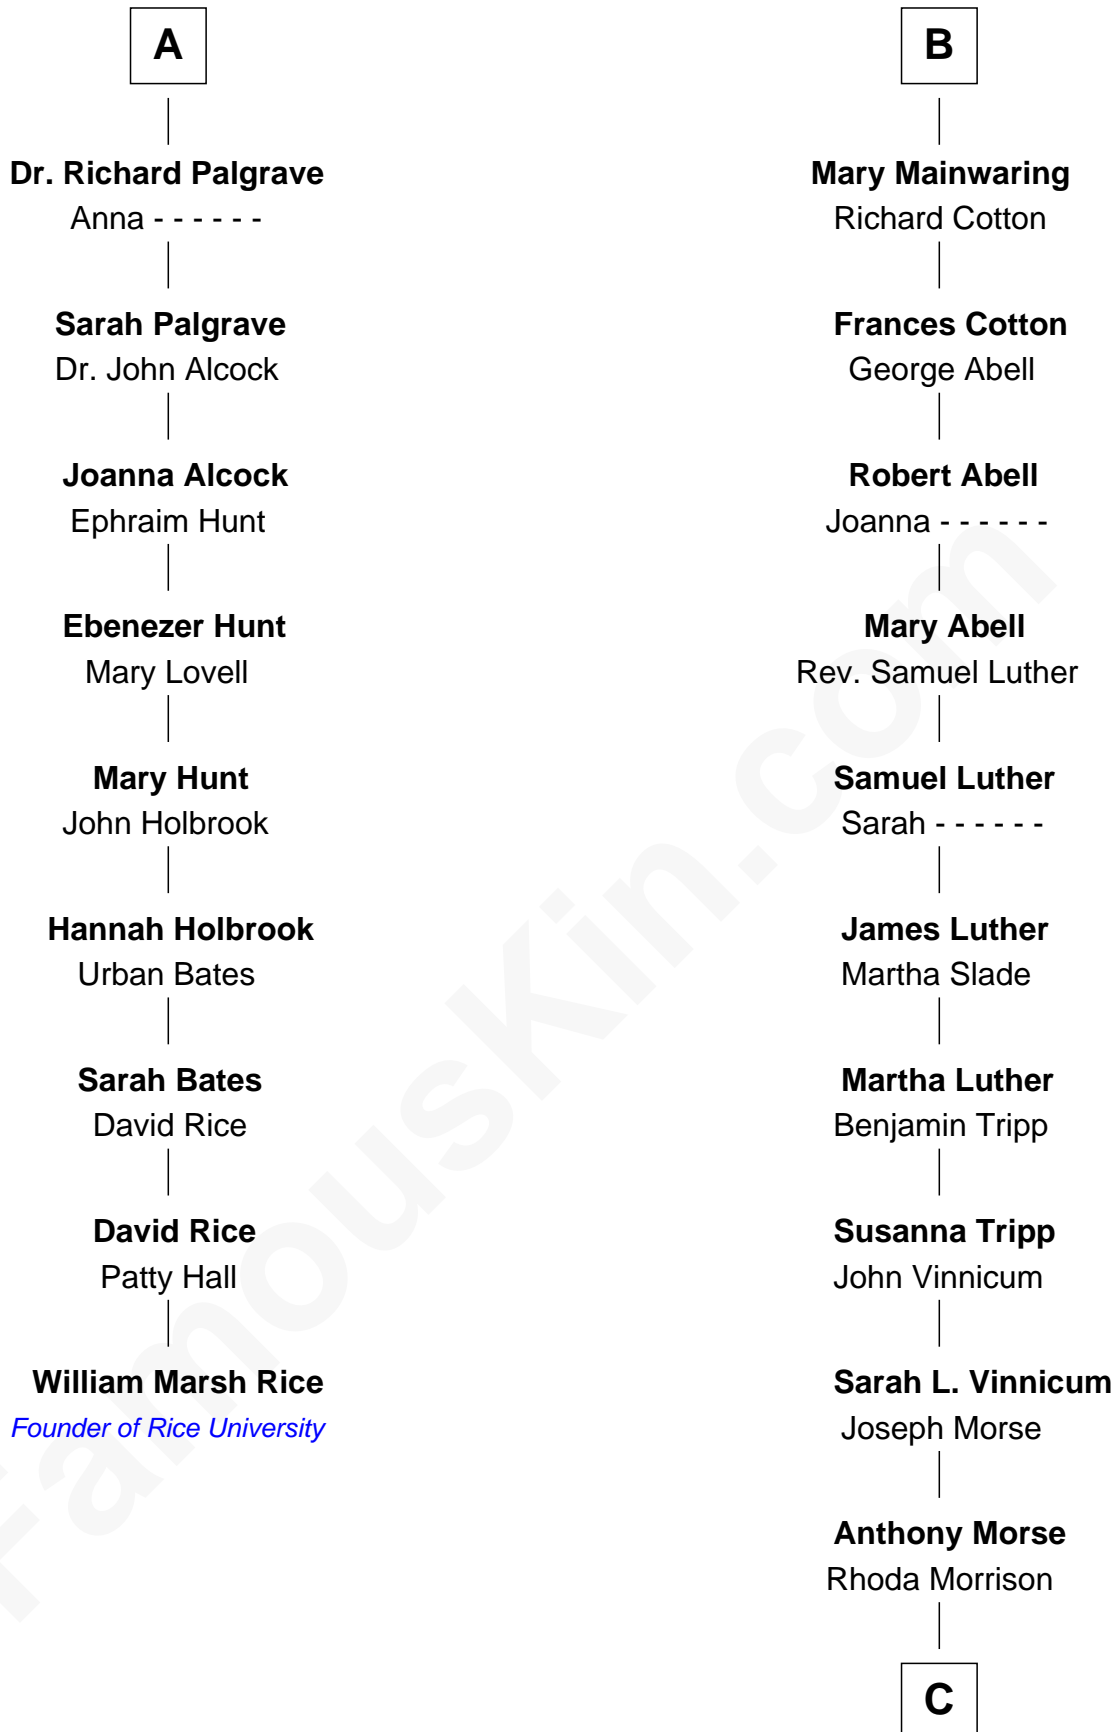

FamousKin.com
Relationship Chart of
William Marsh Rice
Founder of Rice University

15th cousin 3 times removed of

Lizzie Borden
Accused Murderess

Sir Richard Fitzalan
 Elizabeth de Bohun

C

Sarah Anthony Morse
Andrew Jackson Borden

Lizzie Borden
Accused Murderess

FamousKin.com