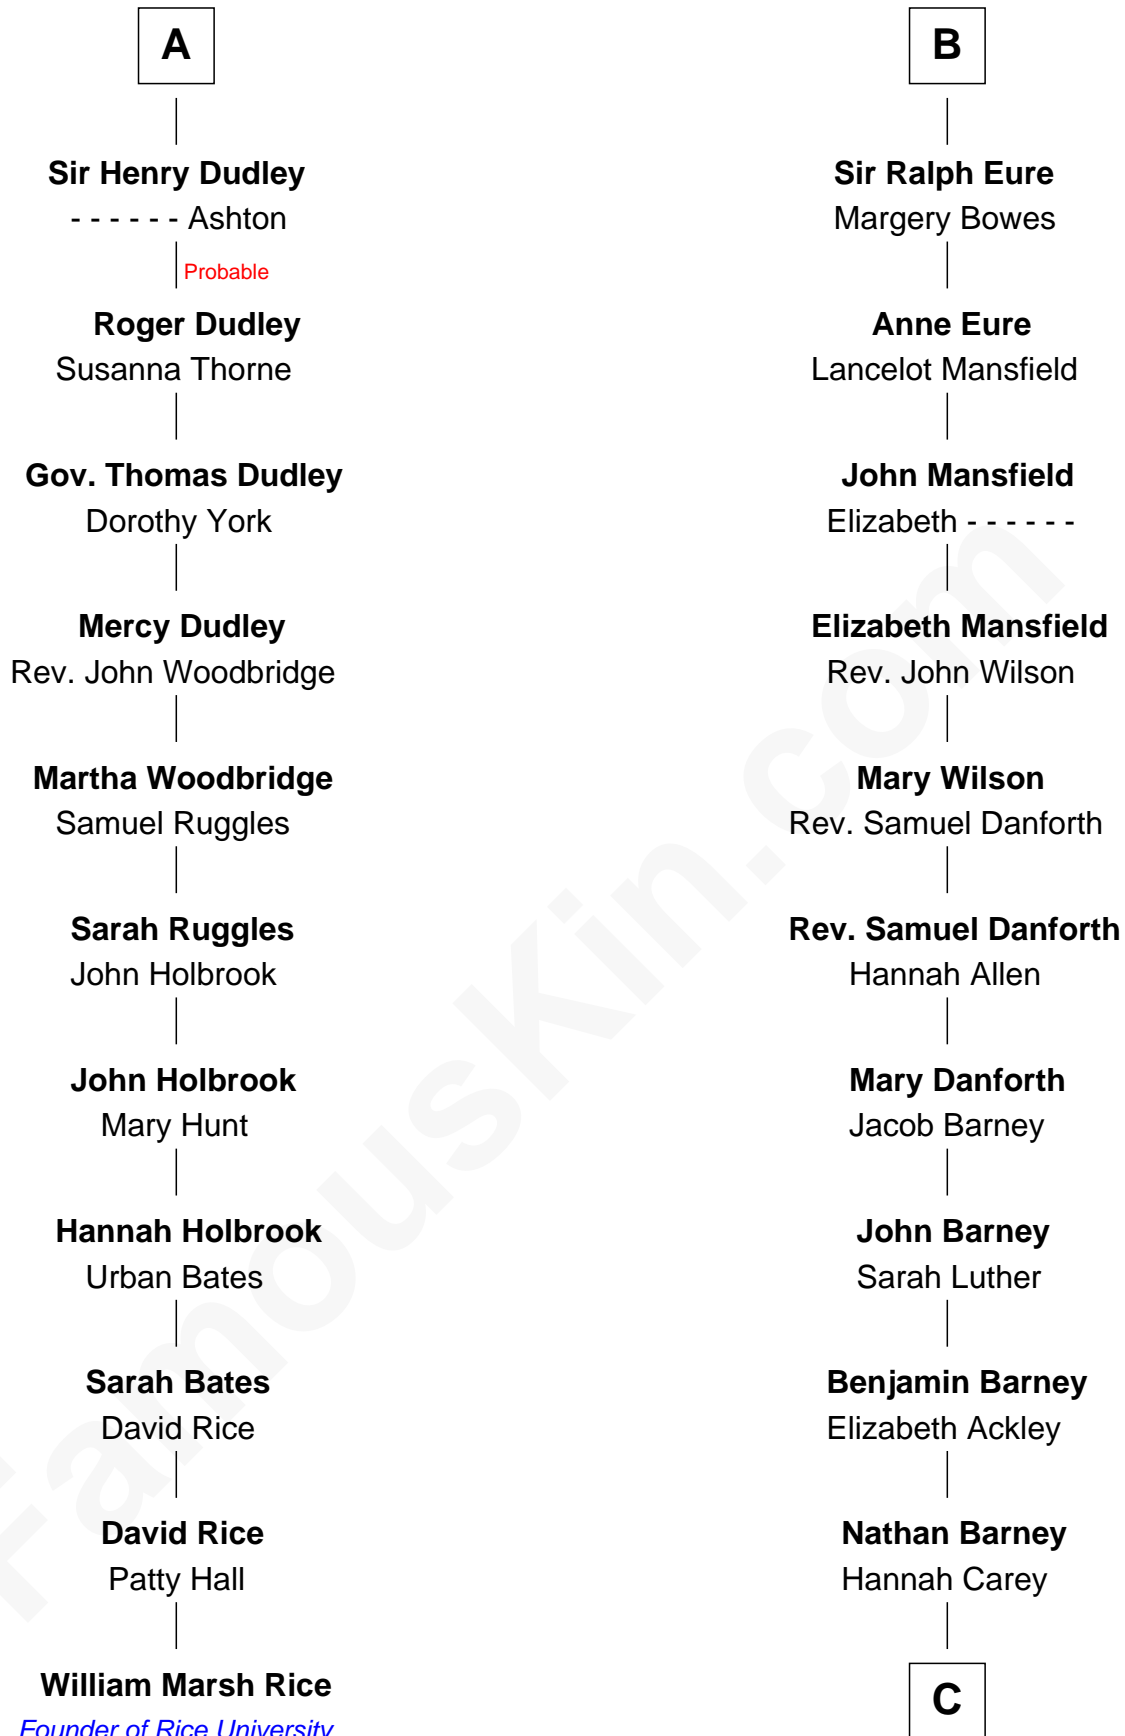

# FamousKin.com Relationship Chart of

**William Marsh Rice**

*Founder of Rice University*

17th cousin 3 times removed of

**Elizabeth Montgomery**

*TV Actress - "Bewitched"*

**Sir William de Ros**  
Margery de Badlesmere

**Thomas de Ros**  
Beatrice de Stafford

**Margaret de Ros**  
Sir Reynold Grey

**Margaret Grey**  
Sir William Bonville

**William Bonville**  
Elizabeth Harington

**William Bonville**  
Katherine Neville

**Cecily Bonville**  
Thomas Grey

**Cecily Grey**  
Sir John Sutton

**A**

**Maud de Roos**  
John de Welles

**John de Welles**  
Eleanor de Mowbray

**Eudo de Welles**  
Maud de Greystoke

**Sir Lionel de Welles**  
Joan de Waterton

**Cecily de Welles**  
Sir Robert Willoughby

**Sir Christopher Willoughby**  
Margaret Jenney

**Elizabeth Willoughby**  
Sir William Eure

**B**

**C**

—  
**Nathan Barney**

Mary A. Deverell

—  
**Mary Weed Barney**