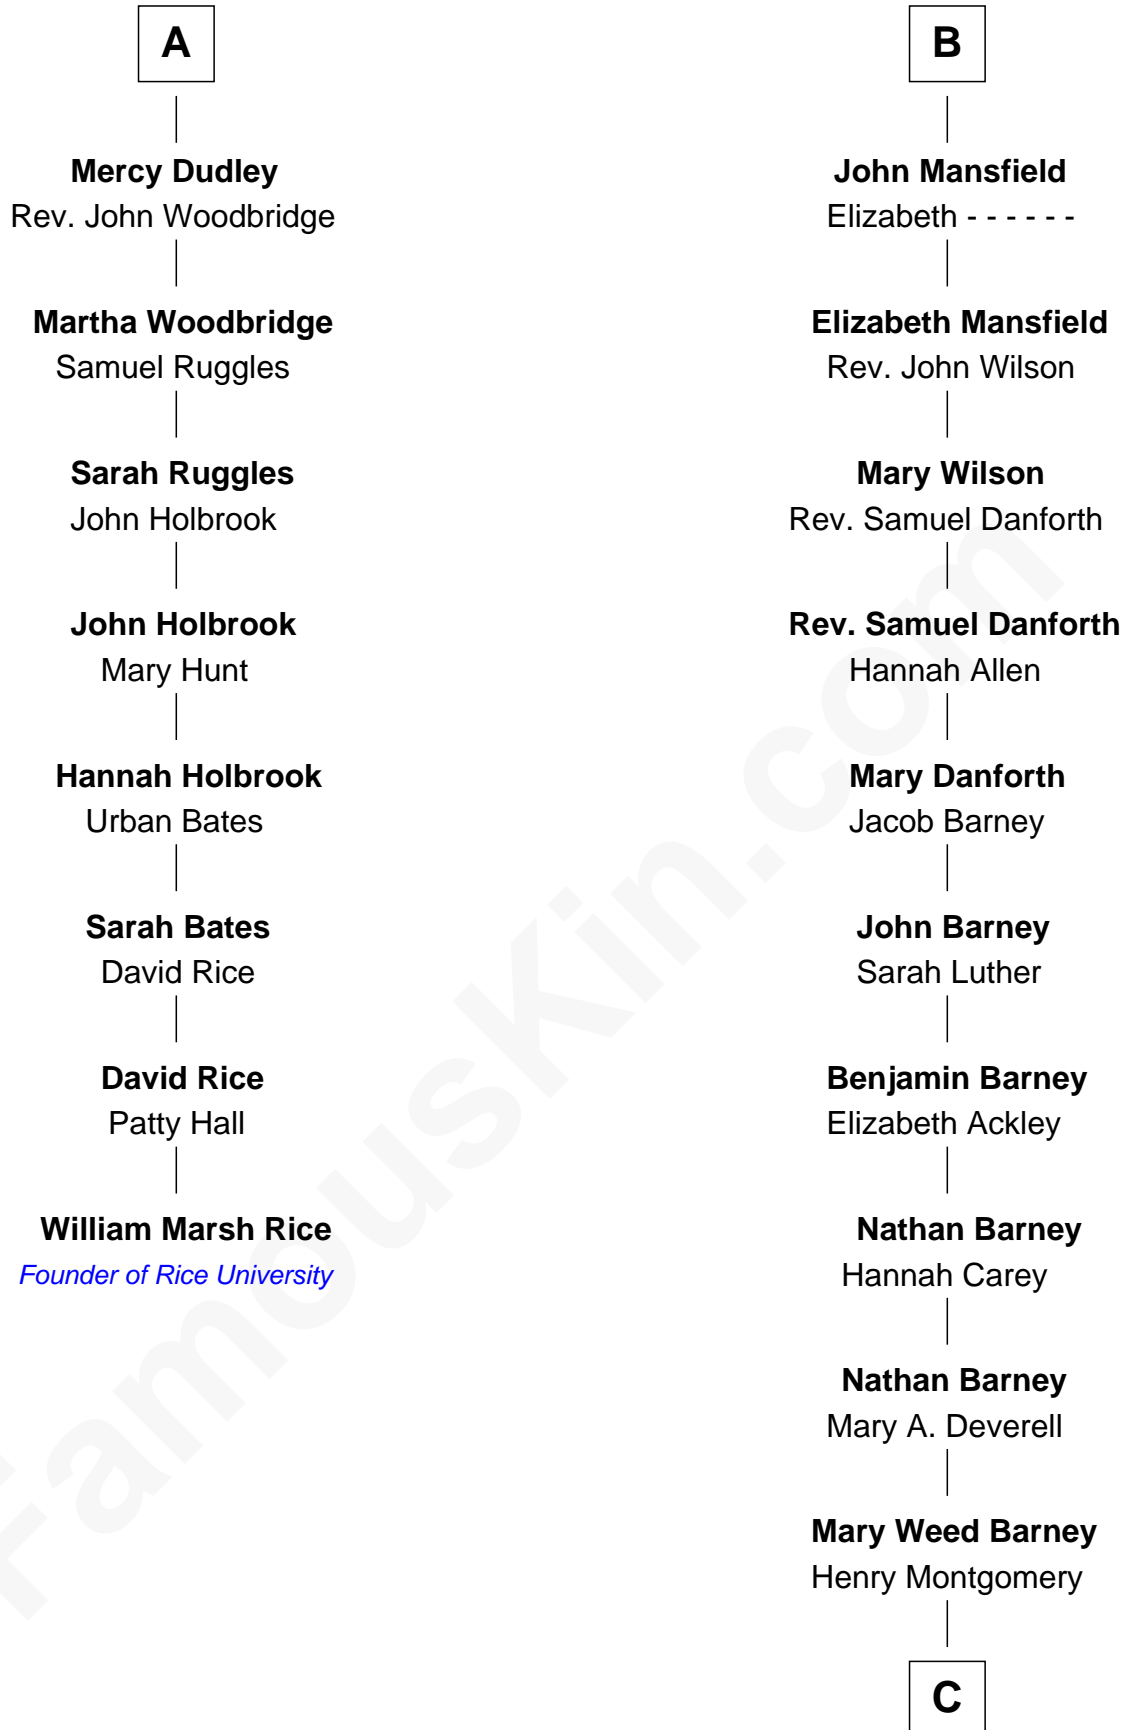

# FamousKin.com Relationship Chart of

**William Marsh Rice**

*Founder of Rice University*

14th cousin 4 times removed of

**Elizabeth Montgomery**

*TV Actress - "Bewitched"*

**Sir Ralph Neville**

*with wife  
Joan Beaufort*

*with wife  
Margaret de Stafford*

**Katherine Neville**  
Sir Thomas Strangeways

**Philippe Neville**  
Sir Thomas Dacre

**Joan Strangeways**  
Sir William Willoughby

**Joan Dacre**  
Thomas Clifford

**Cecily Willoughby**  
Sir Edward Sutton

**John Clifford**  
Margaret Bromflete

**Sir John Sutton**  
Cecily Grey

**Henry Clifford**  
Anne St. John

**Sir Henry Dudley**  
----- Ashton

**Elizabeth Clifford**  
Sir Ralph Bowes

*Probable*

**Roger Dudley**  
Susanna Thorne

**Margery Bowes**  
Sir Ralph Eure

**Gov. Thomas Dudley**  
Dorothy York

**Anne Eure**  
Lancelot Mansfield

**A**

**B**

C

Henry Montgomery  
Elizabeth Bryan Allen

Elizabeth Montgomery  
*TV Actress - "Bewitched"*