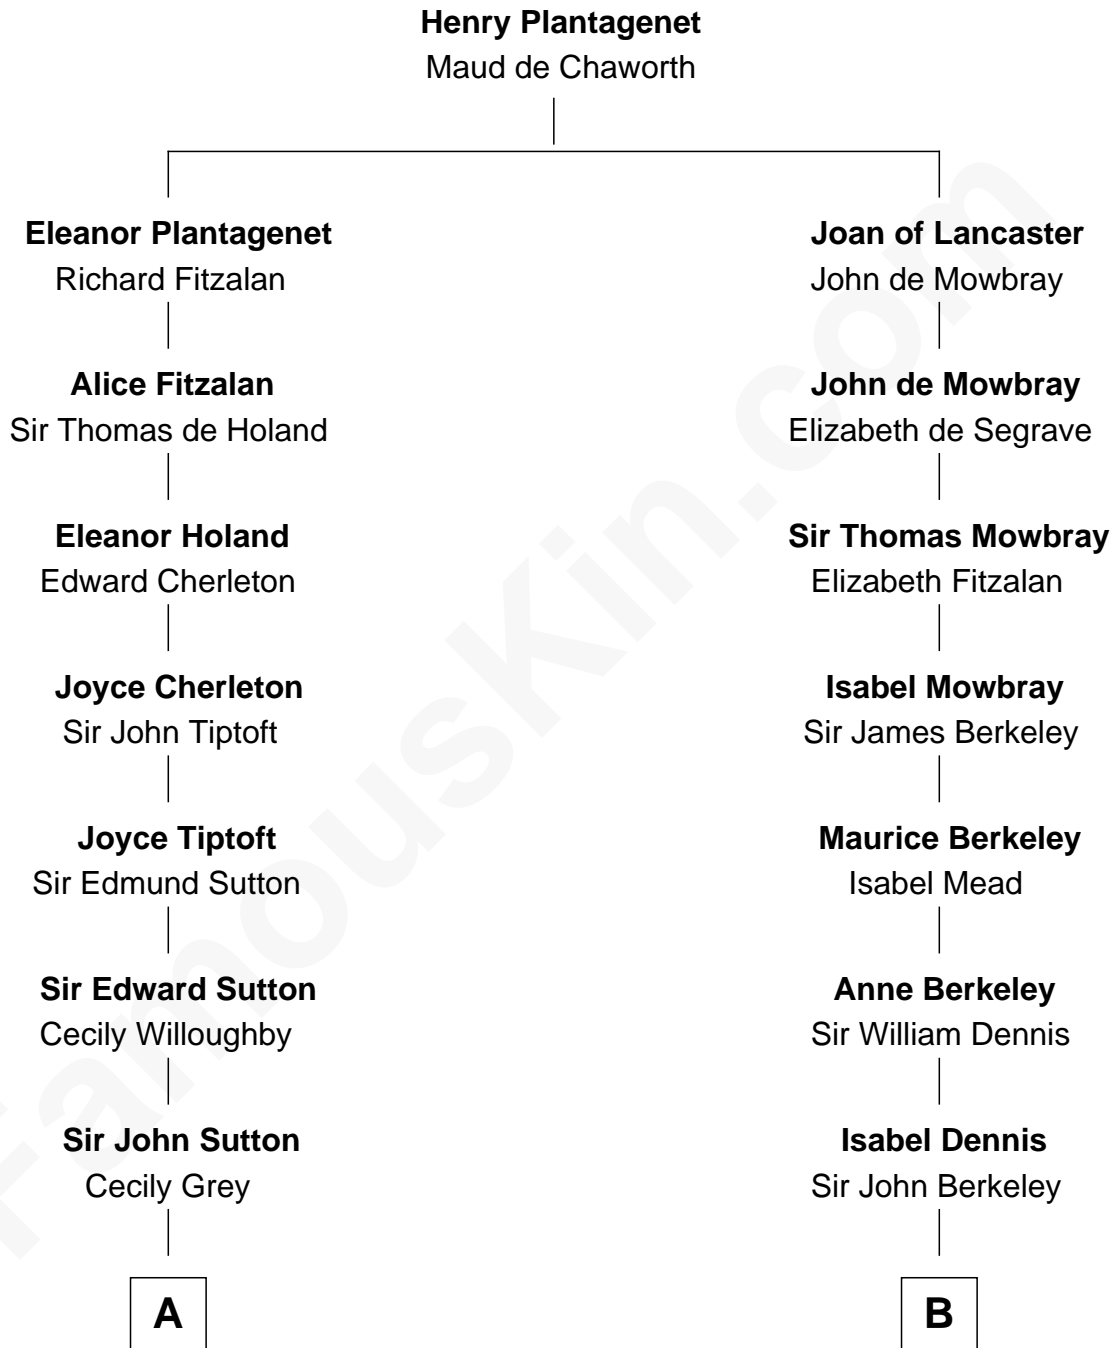

FamousKin.com
Relationship Chart of
William Marsh Rice
Founder of Rice University

17th cousin 4 times removed of

Warren Buffett
Chairman & CEO, Berkshire Hathaway

C

Deborah Collamore Pennell

John Watson

Susan Ann Watson

Ford Bela Barber

Stella Frances Barber

John Ammon Stahl

Leila Stahl

Howard Homan Buffett

Warren Buffett

Chairman & CEO, Berkshire Hathaway

FamousKin.com