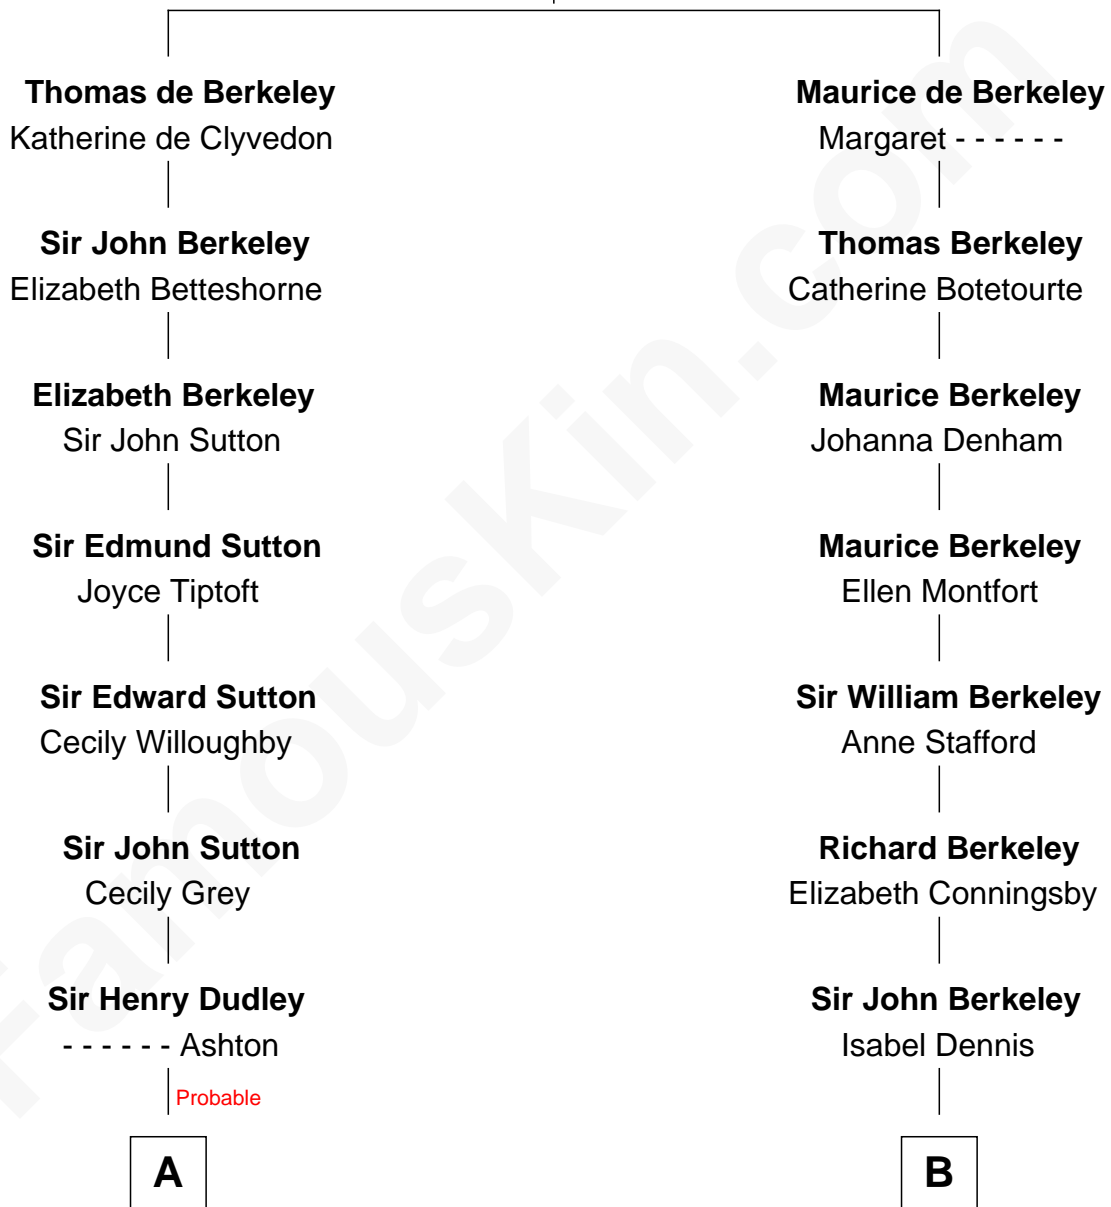

FamousKin.com
Relationship Chart of
William Marsh Rice
Founder of Rice University

16th cousin 5 times removed of

Warren Buffett
Chairman & CEO, Berkshire Hathaway

Sir Maurice de Berkeley
 Eve la Zouche

C

Deborah Collamore Pennell

John Watson

Susan Ann Watson

Ford Bela Barber

Stella Frances Barber

John Ammon Stahl

Leila Stahl

Howard Homan Buffett

Warren Buffett