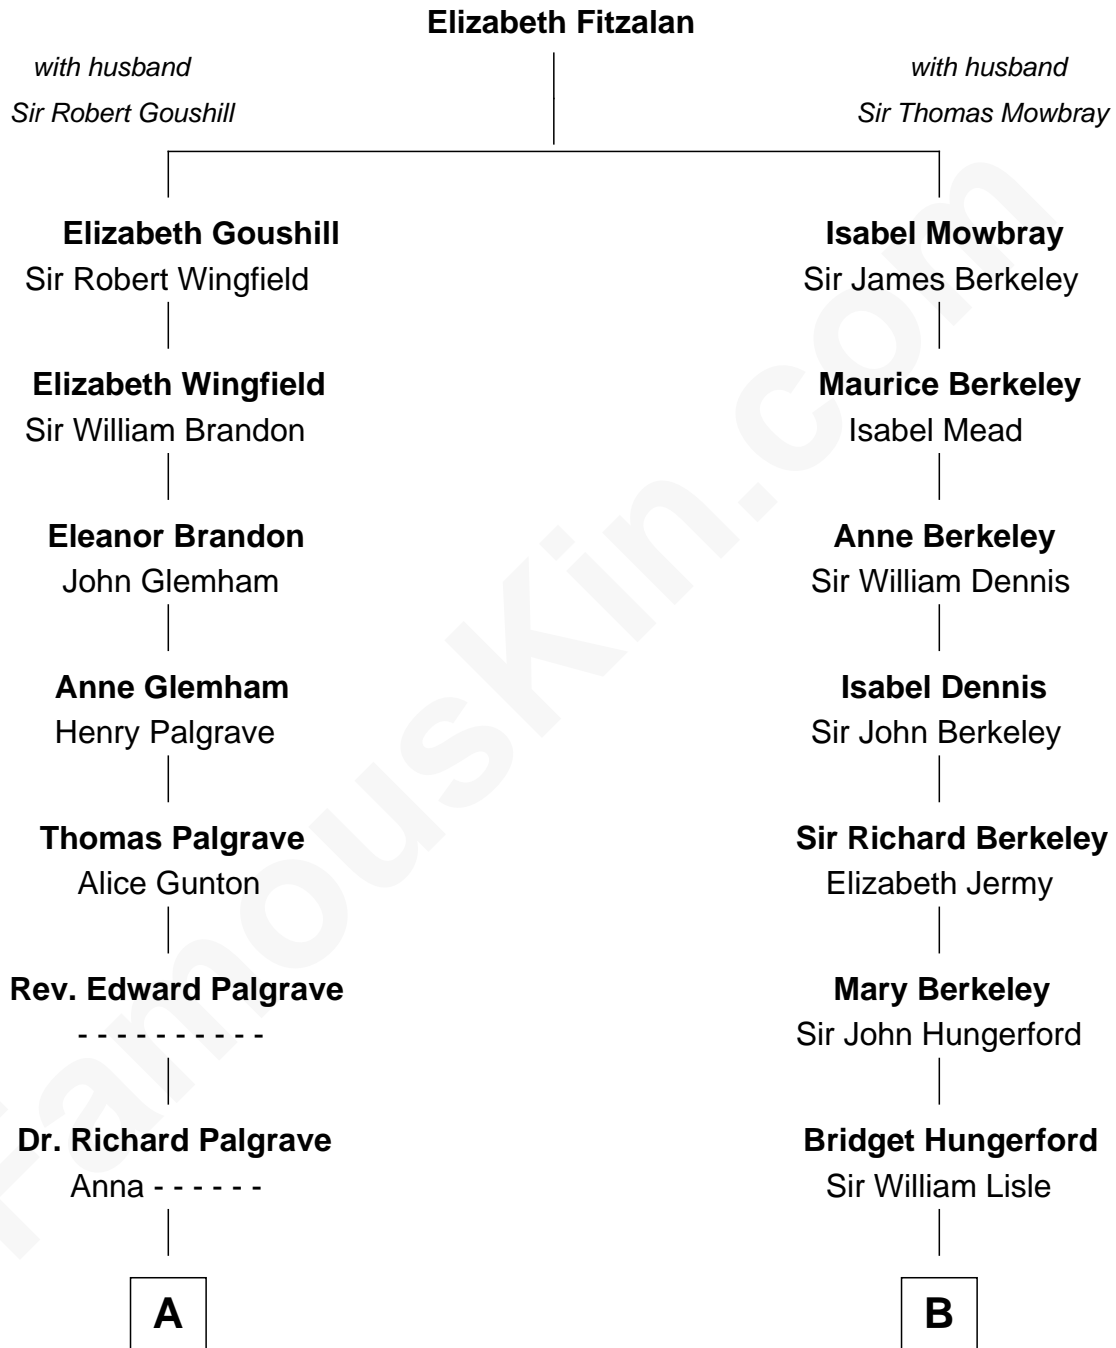

FamousKin.com
Relationship Chart of
William Marsh Rice
Founder of Rice University

14th cousin 4 times removed of
Warren Buffett
Chairman & CEO, Berkshire Hathaway

C

Leila Stahl
Howard Homan Buffett

Warren Buffett
Chairman & CEO, Berkshire Hathaway

FamousKin.com