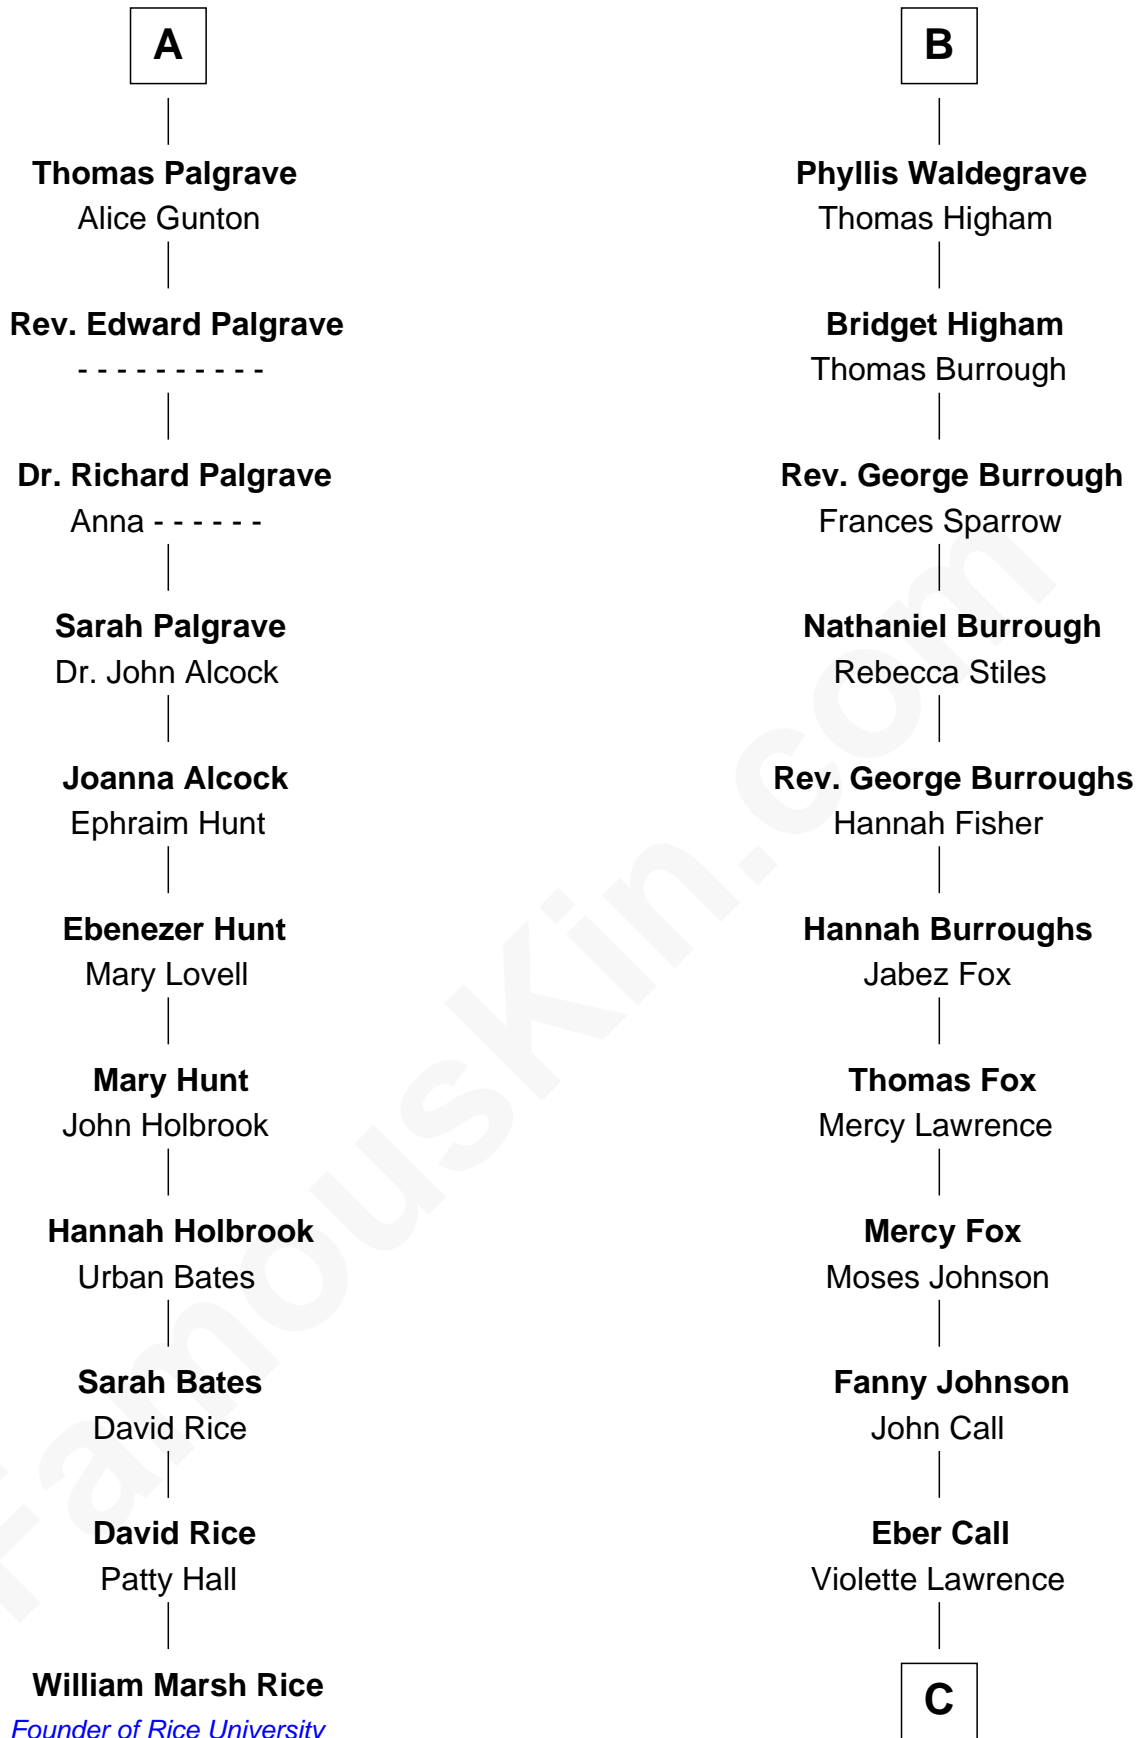

FamousKin.com
Relationship Chart of
William Marsh Rice
Founder of Rice University

17th cousin 2 times removed of
Walt Disney
Co-Founder of The Walt Disney Company

Bartholomew de Badlesmere

Margaret de Clare

Elizabeth de Badlesmere

Sir William de Bohun

Elizabeth de Bohun

Sir Richard Fitzalan

Elizabeth Fitzalan

Sir Robert Goushill

Elizabeth Goushill

Sir Robert Wingfield

Sir John de Tibetot

Sir Robert de Tibetot

Margaret Deincourt

Elizabeth de Tibetot

Sir Philip le Despencer

Margery Despencer

Sir Roger Wentworth

Henry Wentworth

Elizabeth Howard

Margery Wentworth

Sir William Waldegrave

George Waldegrave

Anne Drury

B

C

Charles Call
Henrietta Gross