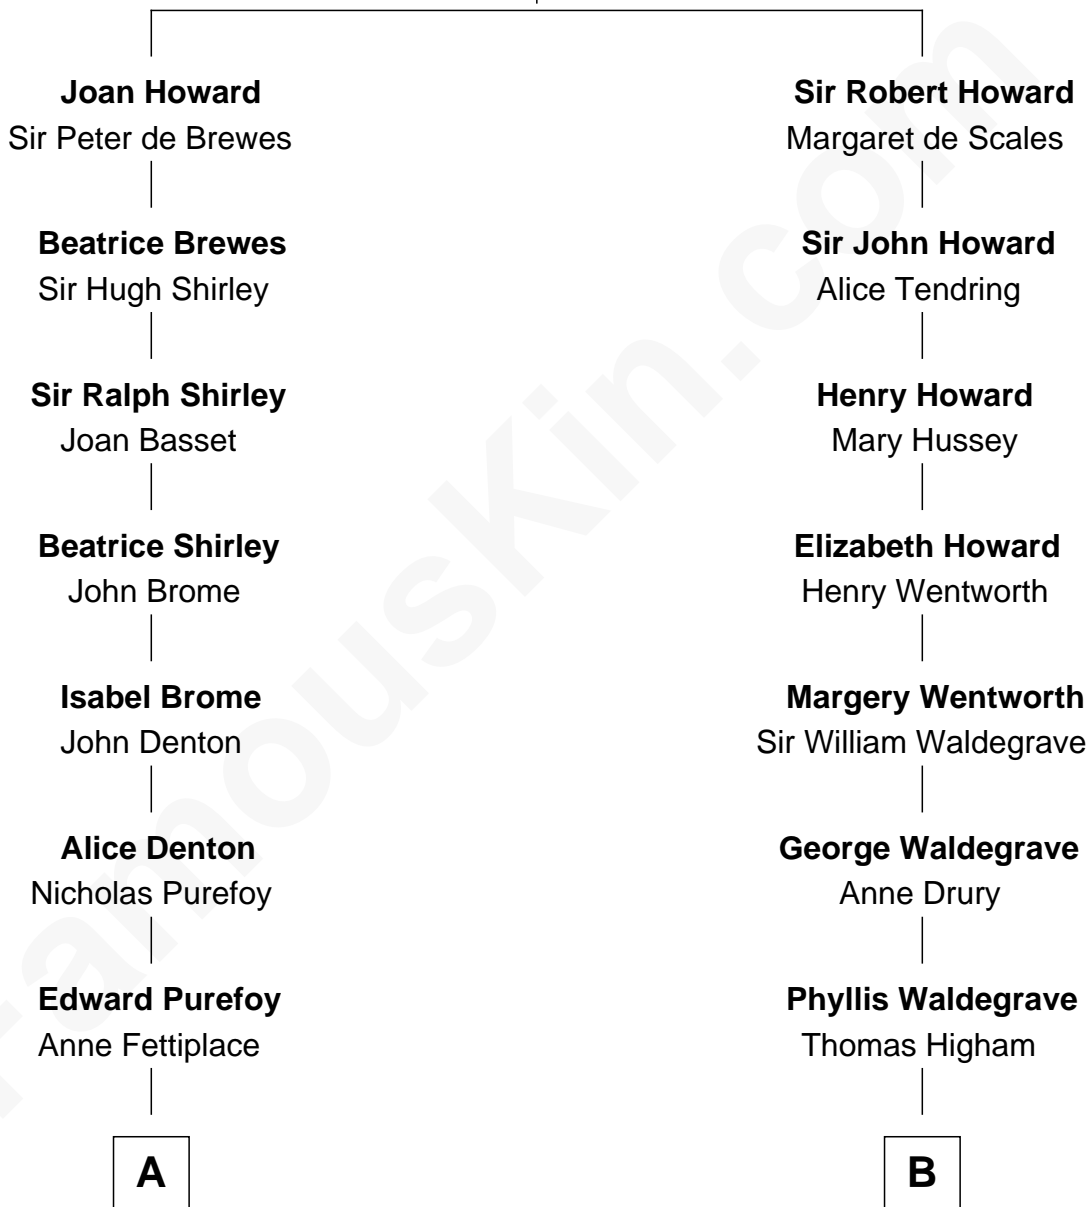

# FamousKin.com Relationship Chart of

**William Marsh Rice**

*Founder of Rice University*

17th cousin 1 time removed of

**Walt Disney**

*Co-Founder of The Walt Disney Company*

**Sir John Howard**

Alice de Bois

C

Flora Call

Elias Charles Disney

Walt Disney

*Co-Founder of The Walt Disney Co.*

FamousKin.com