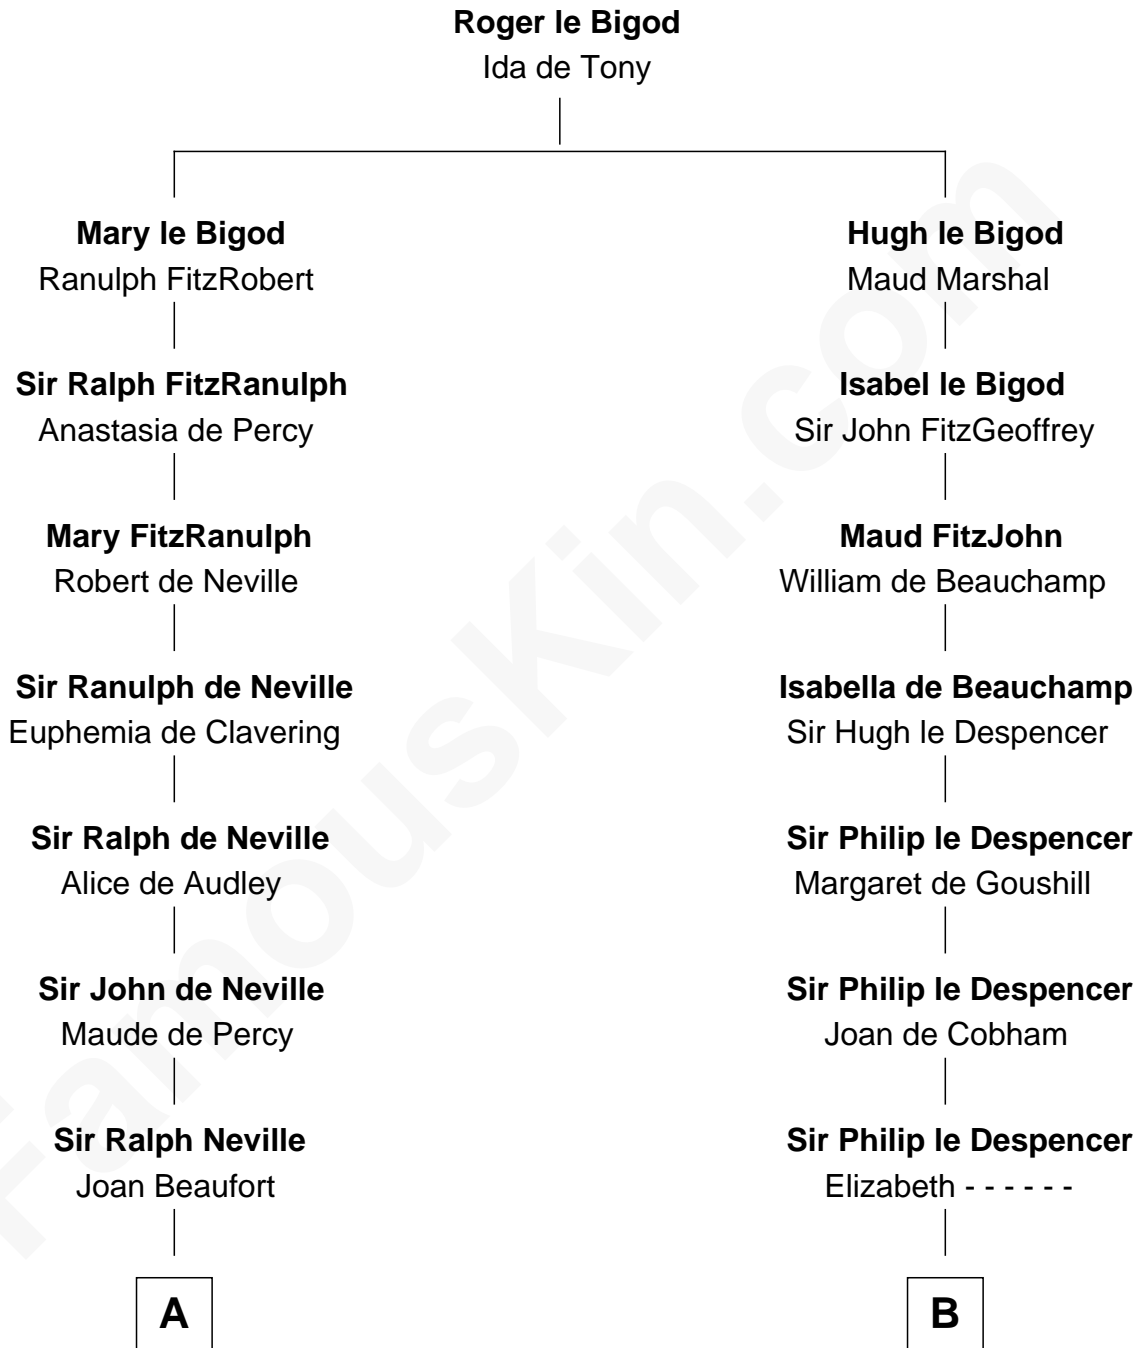

FamousKin.com
Relationship Chart of
William Marsh Rice
Founder of Rice University

16th cousin 5 times removed of

Rev. George Burroughs
Executed for Witchcraft, Salem 1692

C

John Holbrook

Mary Hunt

Hannah Holbrook

Urban Bates

Sarah Bates

David Rice

David Rice

Patty Hall

William Marsh Rice

Founder of Rice University

FamousKin.com