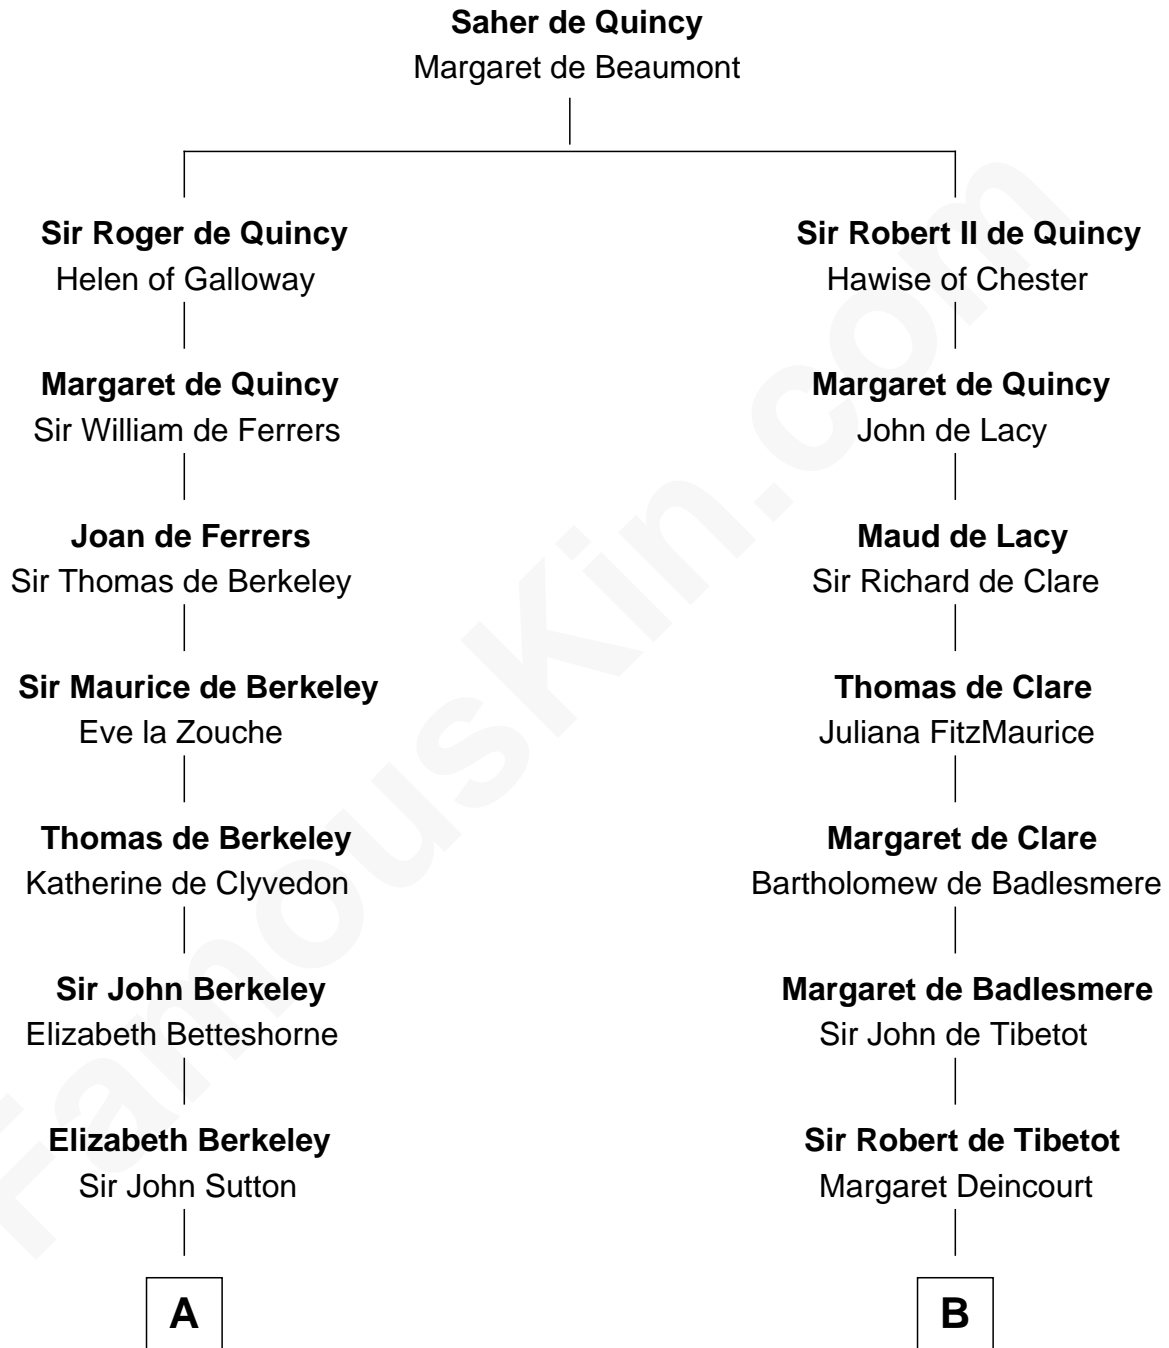

**FamousKin.com**  
**Relationship Chart of**  
**William Marsh Rice**  
*Founder of Rice University*

**16th cousin 4 times removed of**  
**Rev. George Burroughs**  
*Executed for Witchcraft, Salem 1692*

**C**

—  
**Hannah Holbrook**

Urban Bates

—  
**Sarah Bates**

David Rice

—  
**David Rice**

Patty Hall

—  
**William Marsh Rice**

*Founder of Rice University*

FamousKin.com