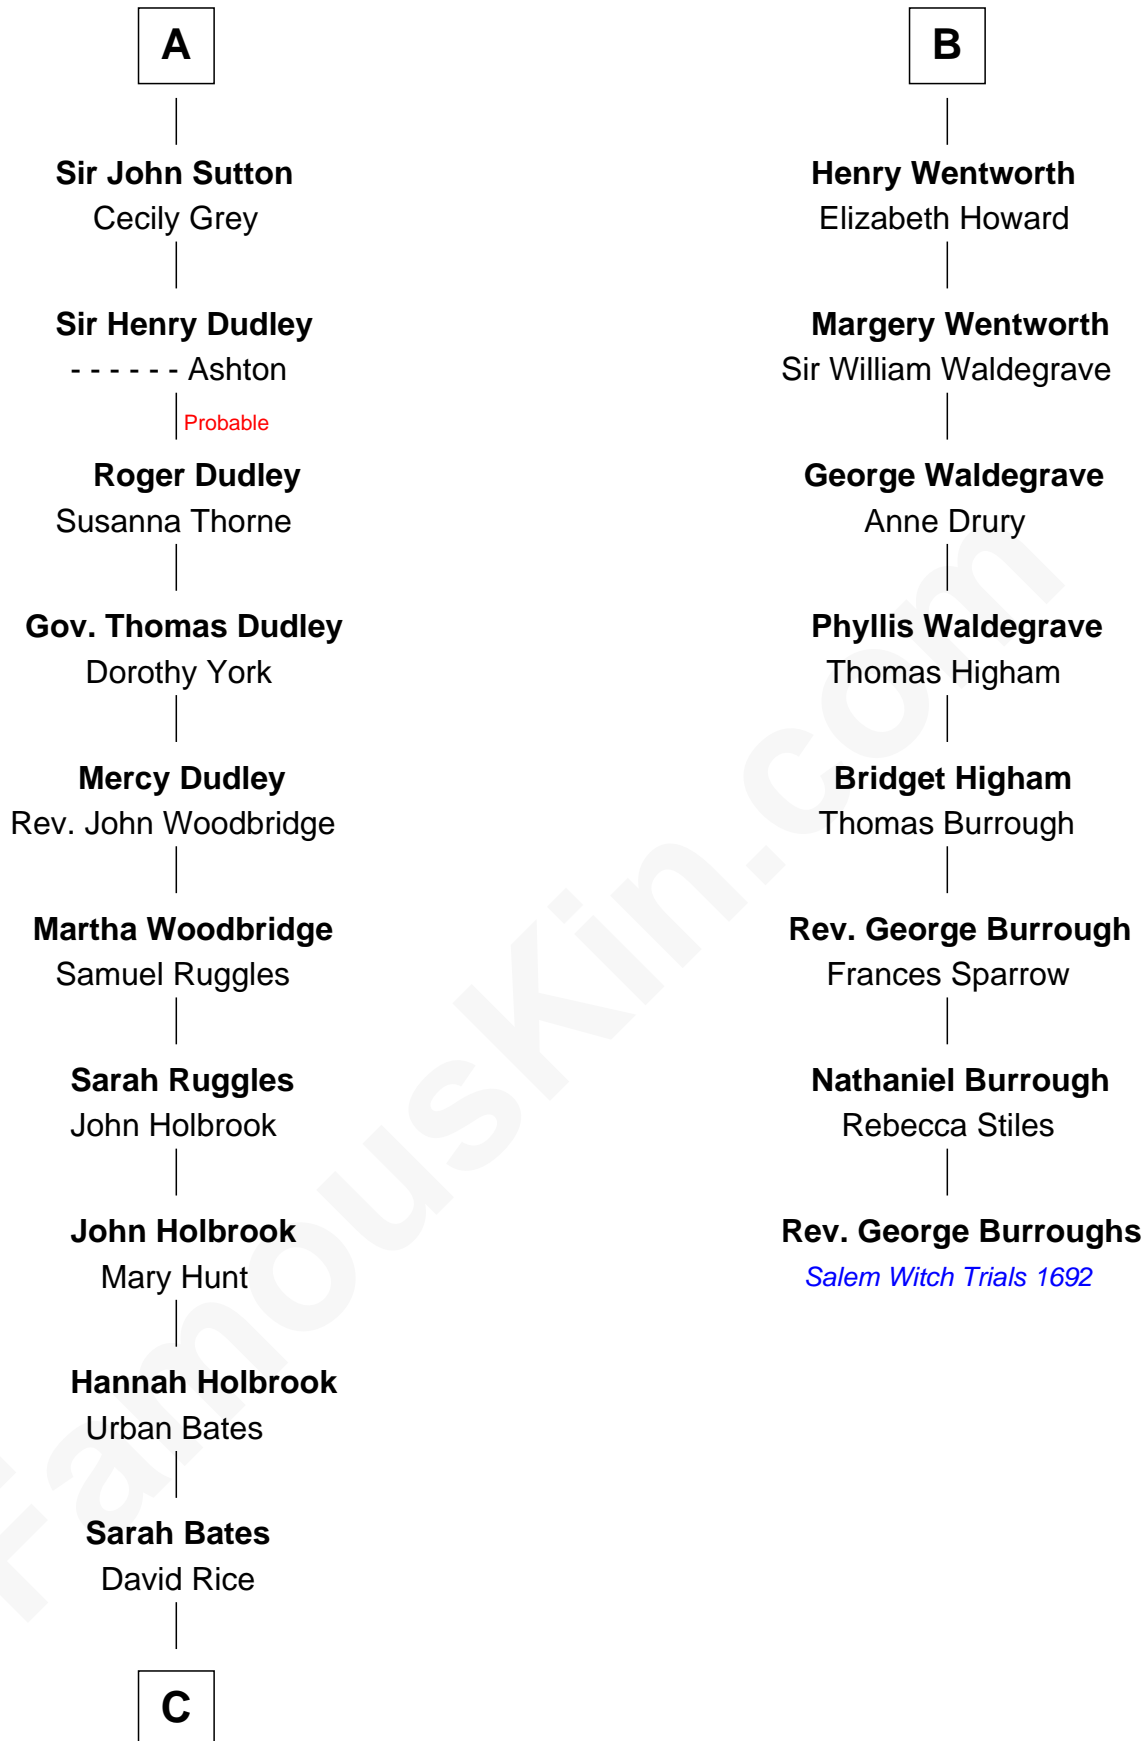

FamousKin.com
Relationship Chart of
William Marsh Rice
Founder of Rice University

14th cousin 4 times removed of

Rev. George Burroughs
Executed for Witchcraft, Salem 1692

C

—
David Rice
Patty Hall

—
William Marsh Rice
Founder of Rice University

FamousKin.com