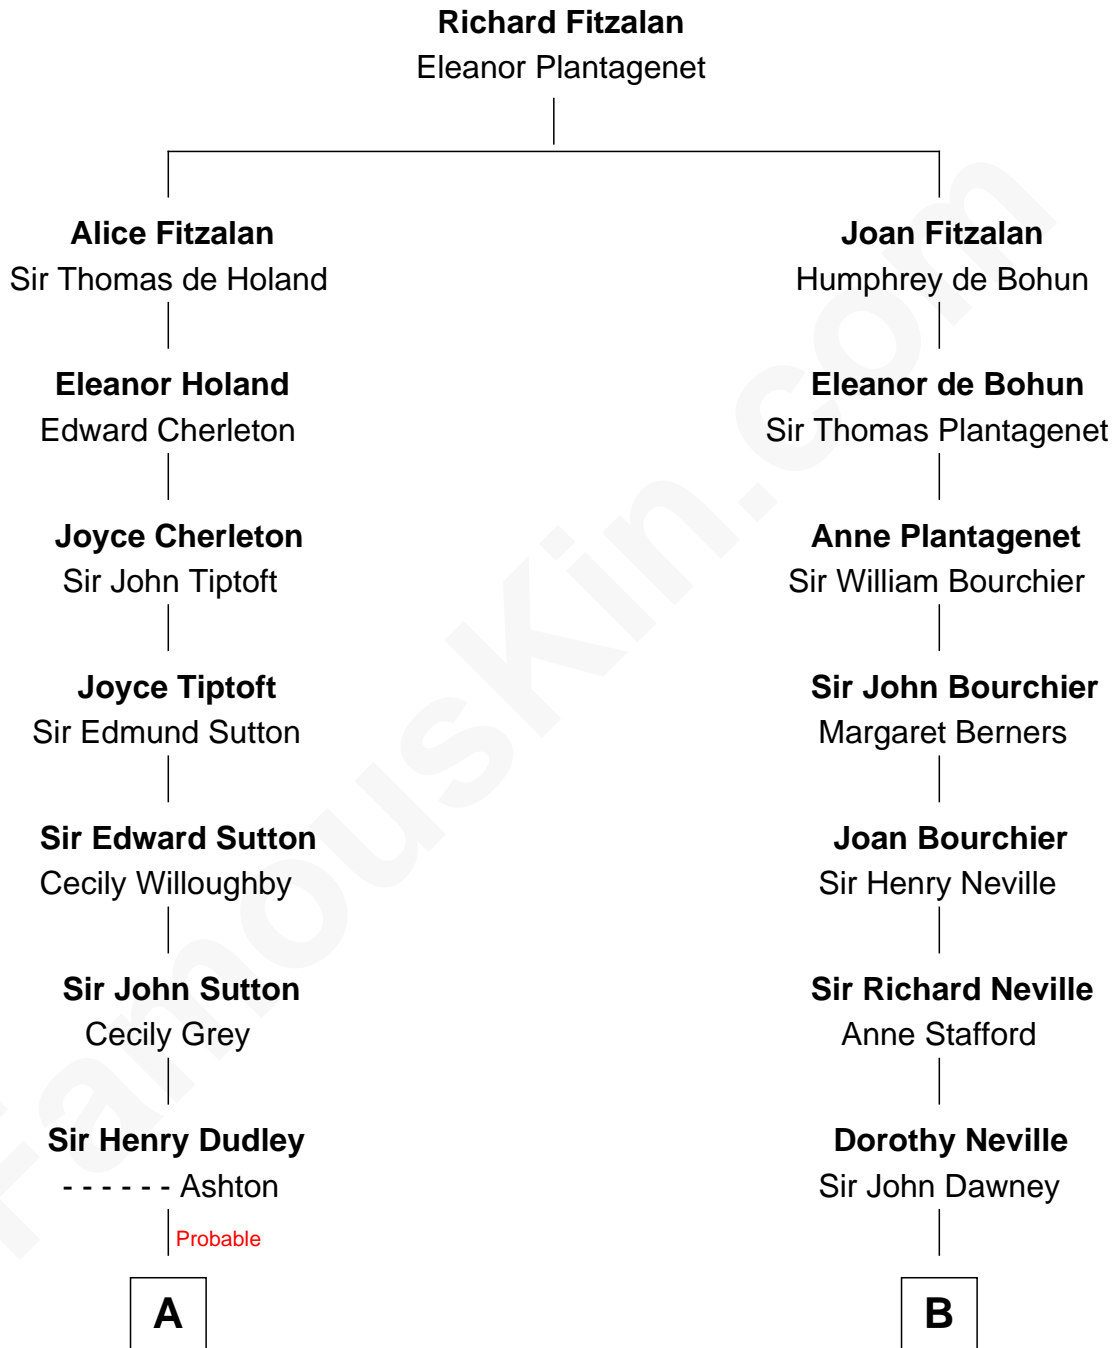

FamousKin.com
Relationship Chart of
William Marsh Rice
Founder of Rice University

16th cousin 4 times removed of

Jimmy Carter
39th U.S. President

C

James E. Pratt

Sophonra C. Cowan

Nina Pratt

William Archibald Carter

Earl Carter

Lillian Gordy

Jimmy Carter

39th U.S. President

FamousKin.com