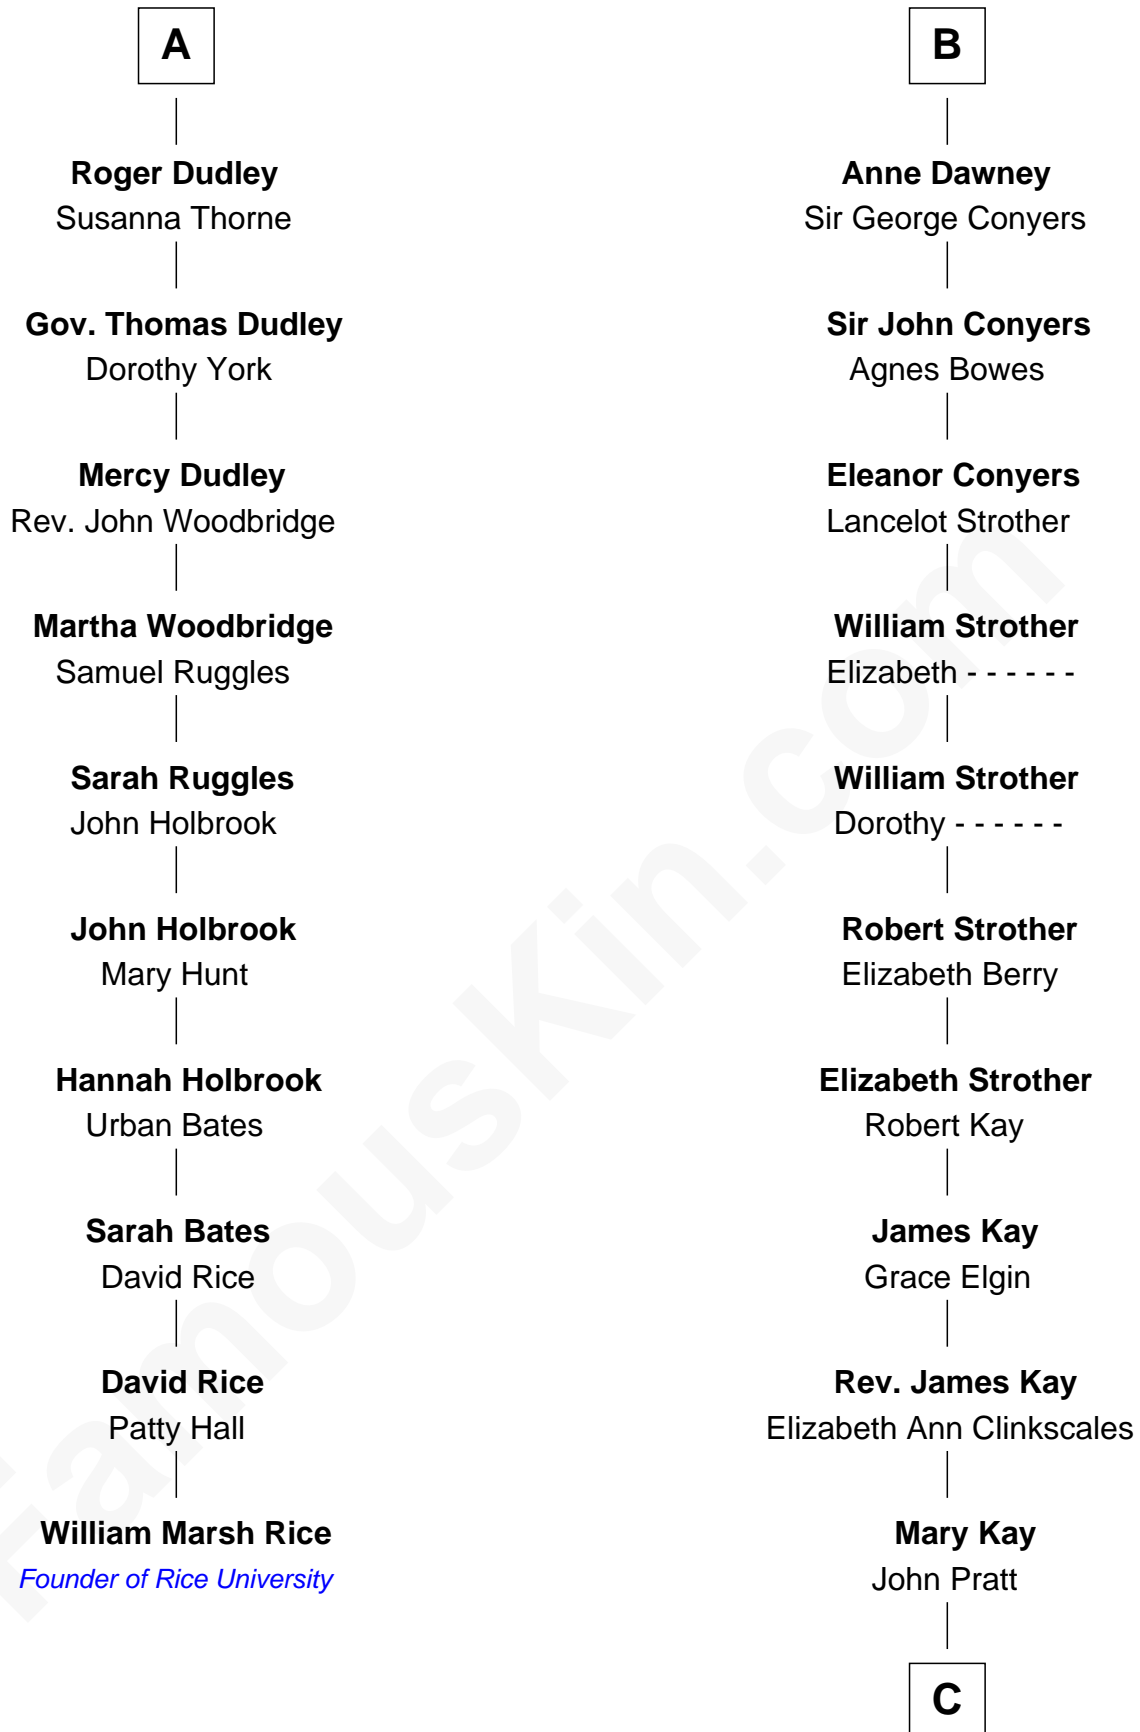

FamousKin.com
Relationship Chart of
William Marsh Rice
Founder of Rice University

16th cousin 4 times removed of

Jimmy Carter
39th U.S. President

C

James E. Pratt

Sophonra C. Cowan

Nina Pratt

William Archibald Carter

Earl Carter

Lillian Gordy

Jimmy Carter

39th U.S. President

FamousKin.com