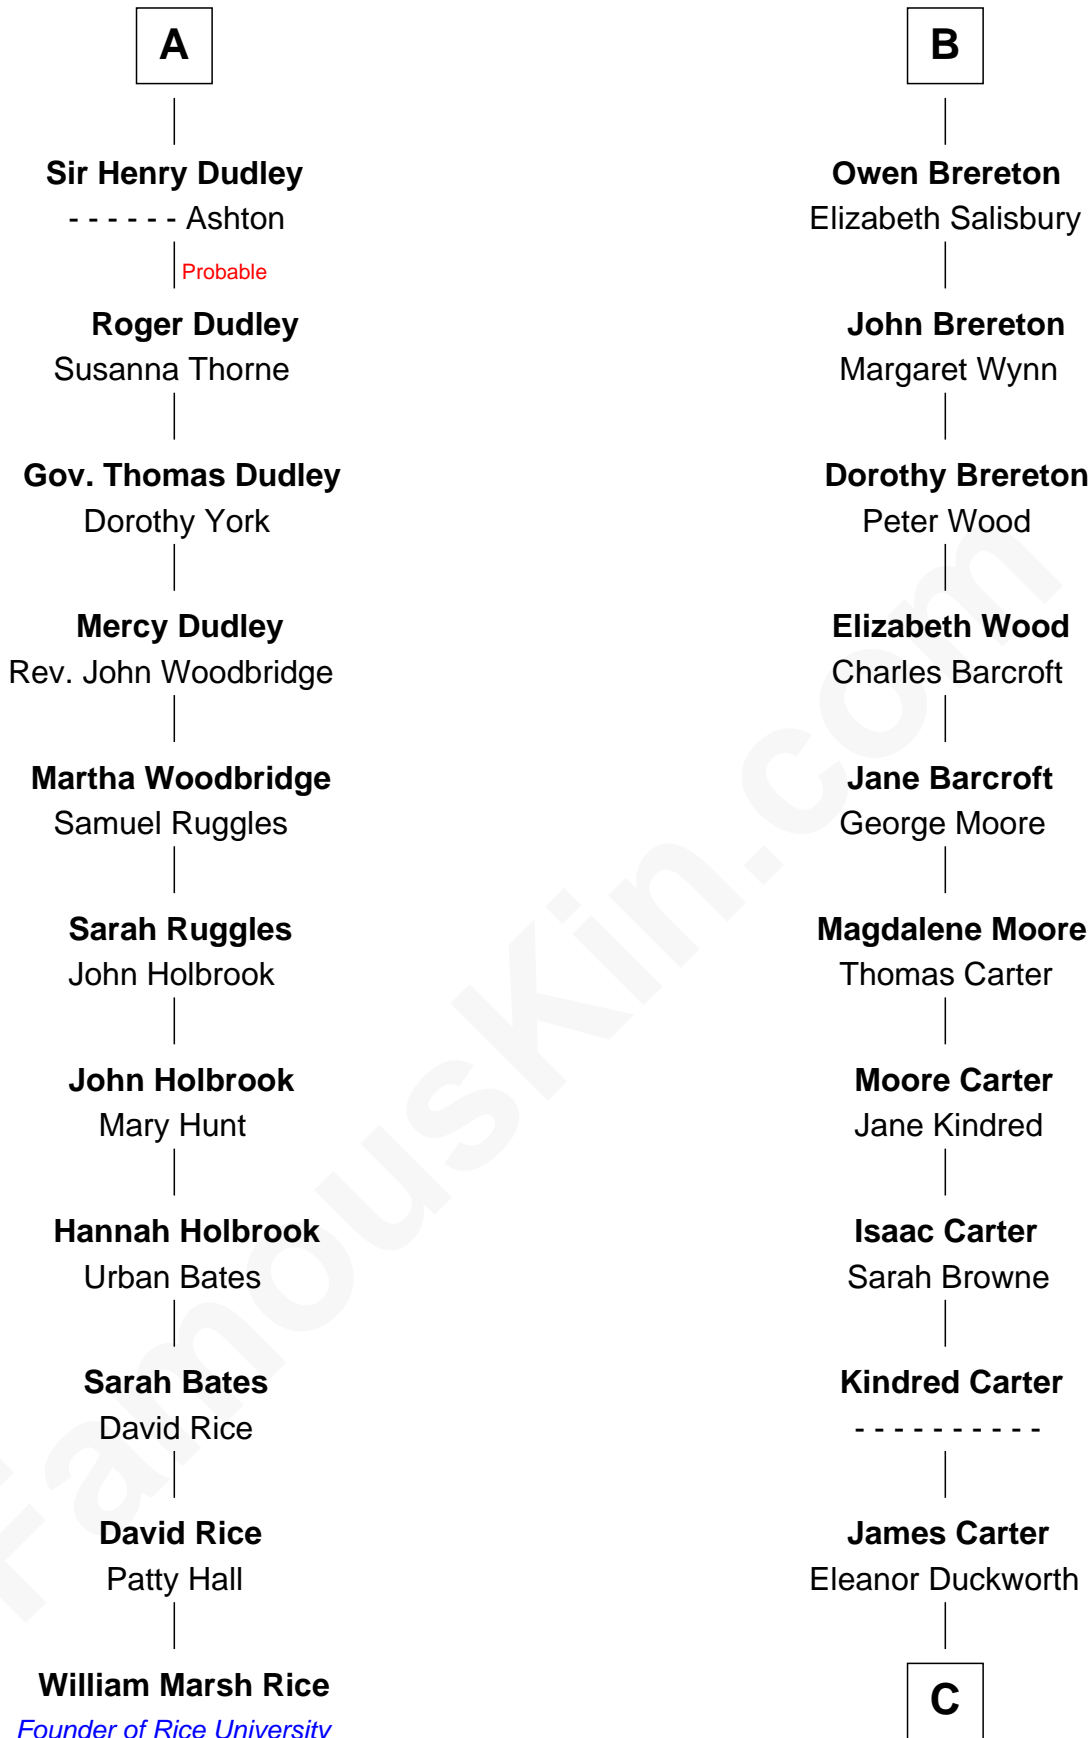

**FamousKin.com**  
**Relationship Chart of**  
**William Marsh Rice**  
*Founder of Rice University*

17th cousin 4 times removed of

**Jimmy Carter**  
*39th U.S. President*

**Sir Robert de Holland**  
 Maude la Zouche

**C**

|  
**Wiley Carter**

Ann Ansley

|  
**Littleberry Walker Carter**

Mary Ann Diligent Seals

|  
**William Archibald Carter**

Nina Pratt

|  
**Earl Carter**

Lillian Gordy

|  
**Jimmy Carter**

*39th U.S. President*