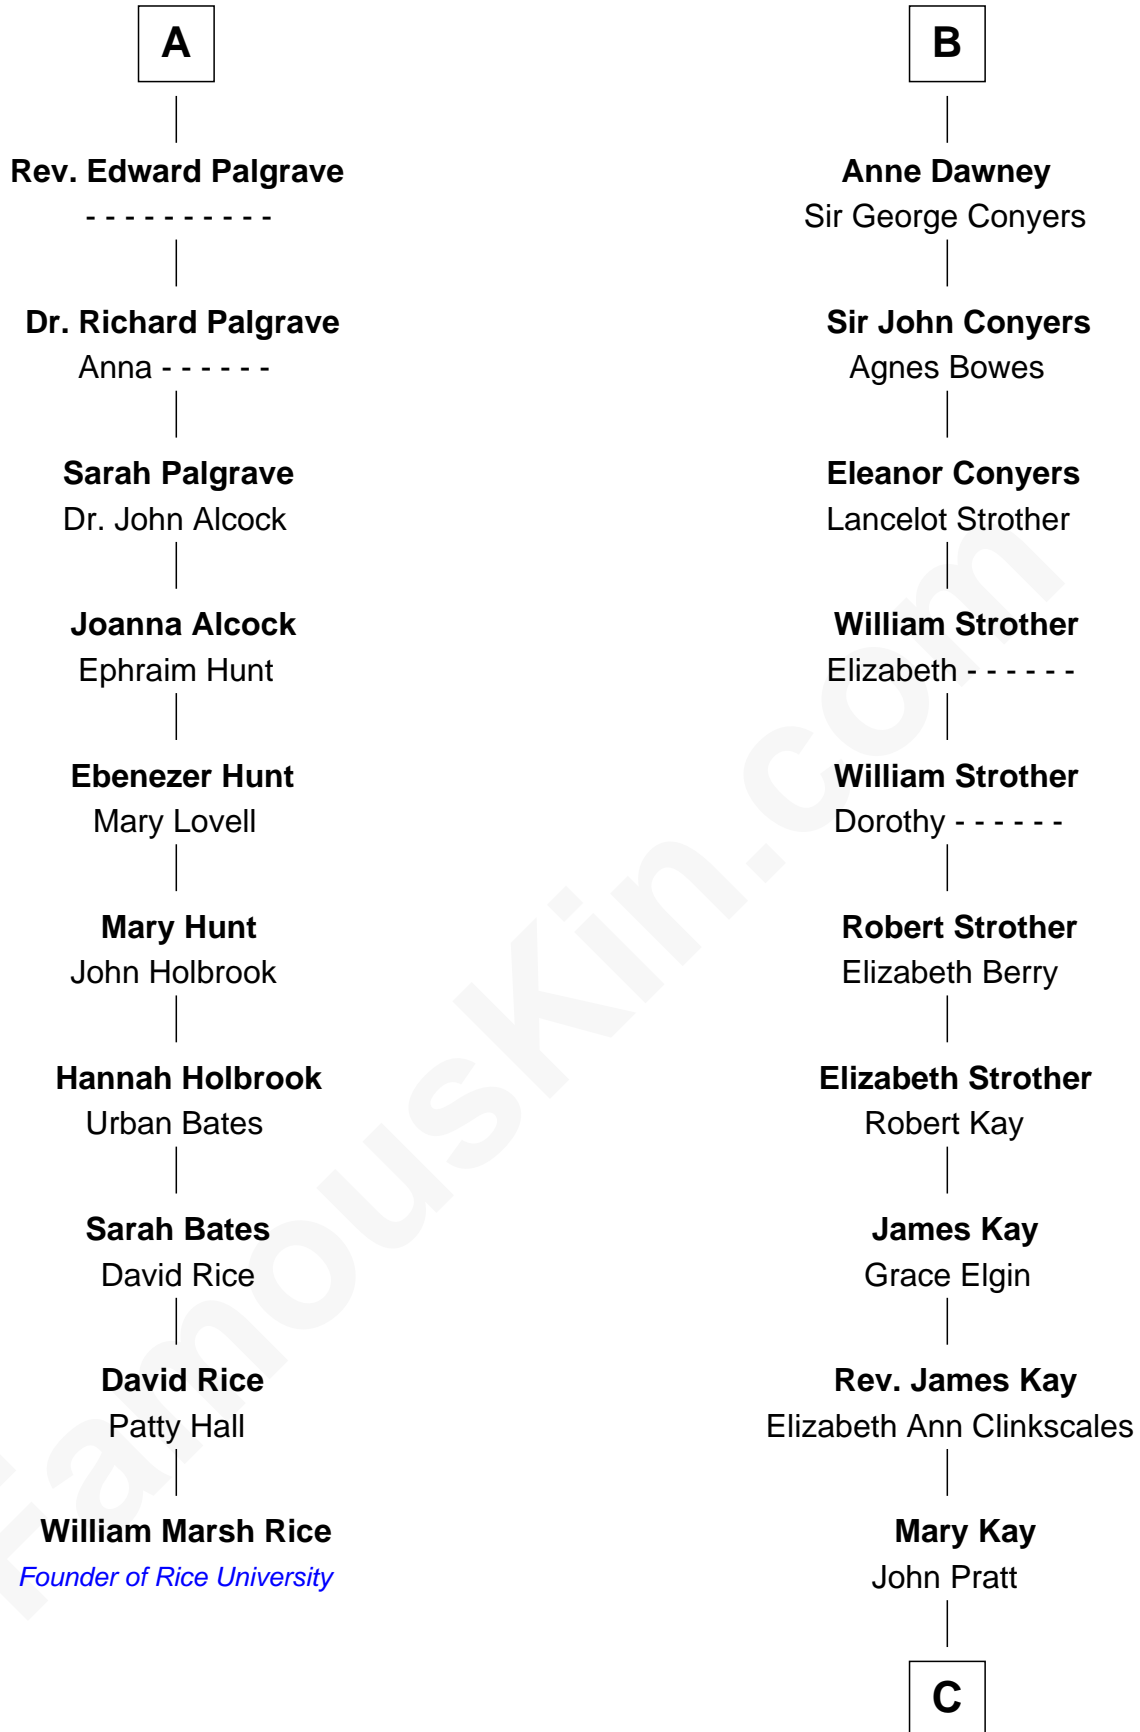

FamousKin.com
Relationship Chart of
William Marsh Rice
Founder of Rice University

16th cousin 4 times removed of

Jimmy Carter
39th U.S. President

Sir William de Bohun
 Elizabeth de Badlesmere

C

James E. Pratt

Sophronia C. Cowan

Nina Pratt

William Archibald Carter

Earl Carter

Lillian Gordy

Jimmy Carter

39th U.S. President

FamousKin.com