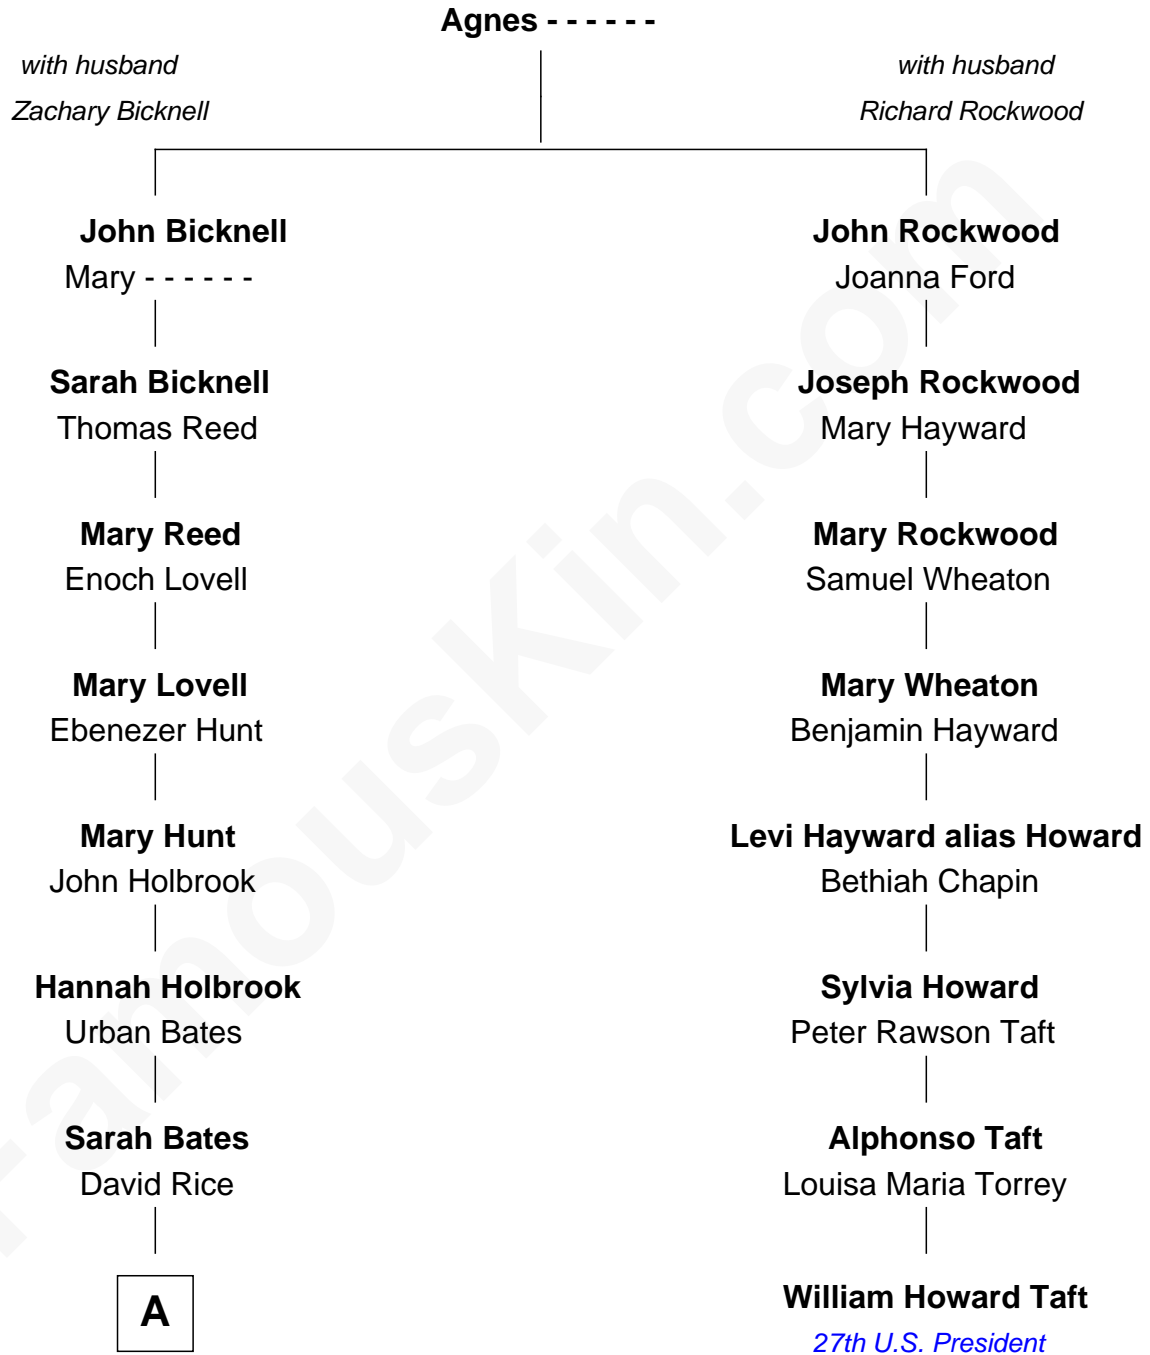

FamousKin.com Relationship Chart of

William Marsh Rice
Founder of Rice University

7th cousin 1 time removed of

William Howard Taft
27th U.S. President

A

David Rice

Patty Hall

William Marsh Rice

Founder of Rice University

FamousKin.com